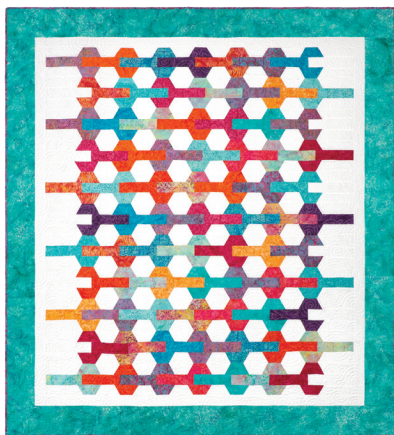

Half-Hexi Links

PAT3401

SAMPLE QUILT

Floralicious Batiks by Kathy Engle for Island Batik

QUILT SIZE

71¾" x 81"

QUILT TOP

1 roll 2½" print strips
1 roll 2½" background strips
- includes inner border

OUTER BORDER

1½ yards

BINDING

¾ yard

BACKING

5 yards - vertical seam(s)
or 2½ yards of 108" wide