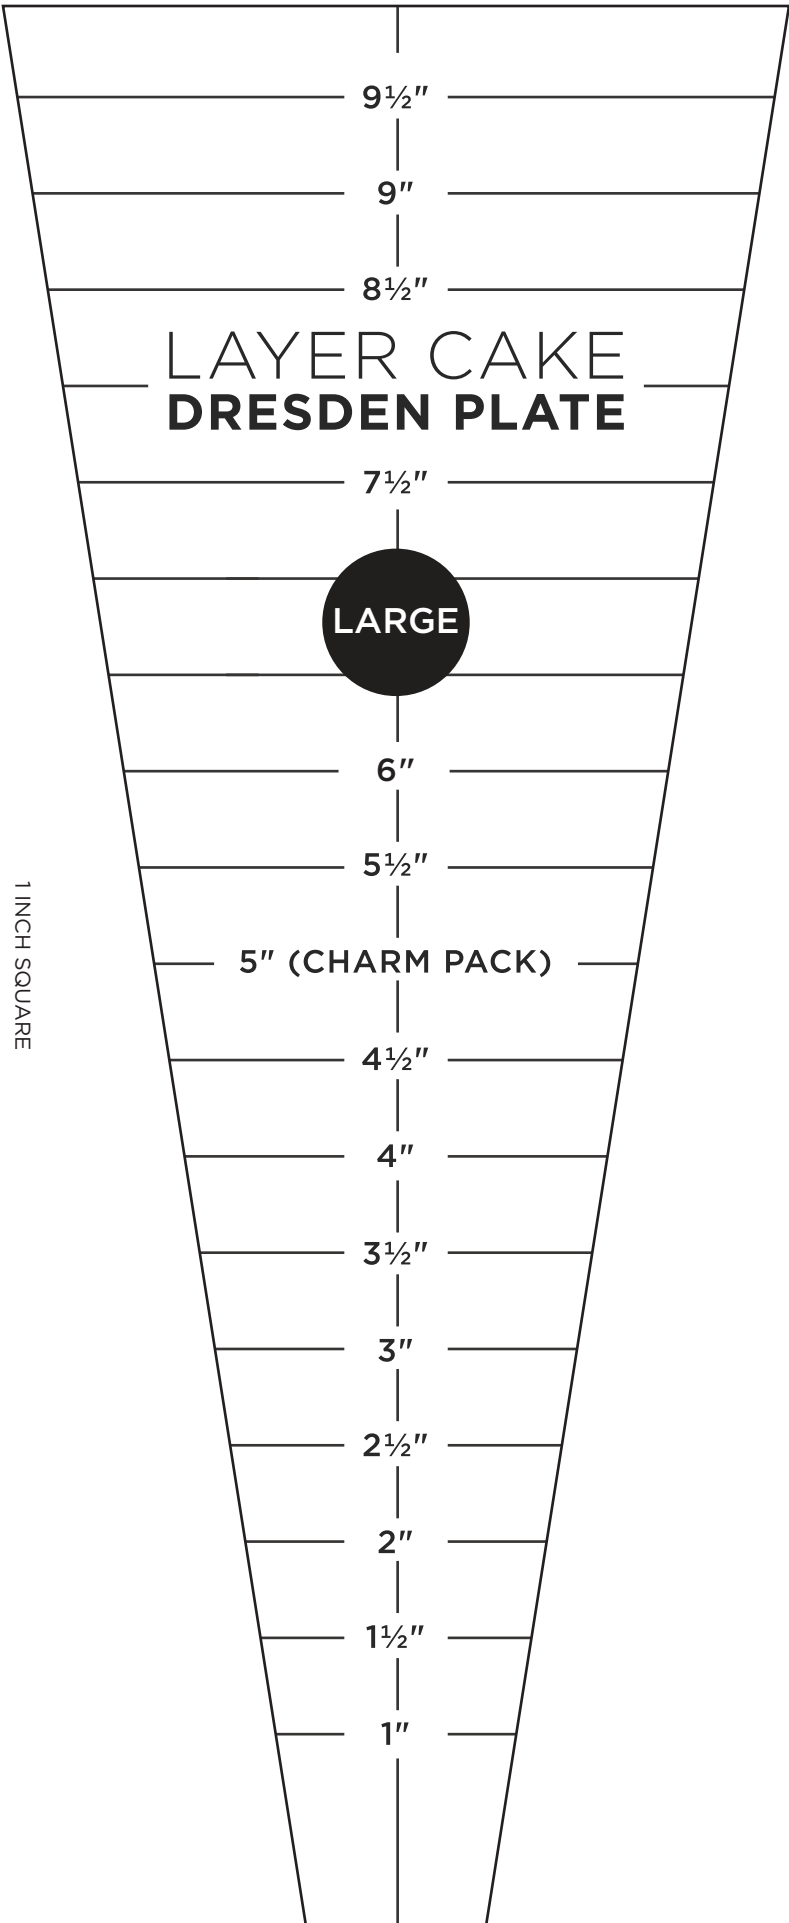

Wild Blue Yonder

PAT4506

SAMPLE QUILT

American Dream by Dani Mogstad for Riley Blake Designs

QUILT SIZE

72½" x 84½"

BLOCK SIZE

9" x 11" unfinished,
8½" x 10½" finished

QUILT TOP

1 package of 10" print squares
1 package of 10" background
squares

SASHING & INNER BORDER

1 yard

OUTER BORDER

1½ yards

BINDING

¾ yard

BACKING

5¼ yards - vertical seam(s)
or 2¾ yards of 108" wide

OTHER

Missouri Star Large Dresden
Plate Template for 10" Squares
- optional

MISSOURI STAR
— QUILT CO. —

Wild Blue Yonder™ ©2022 All Rights Reserved by Missouri Star Quilt Company. Reproduction in whole or in part in any language without written permission from Missouri Star Quilt Company is prohibited. No one may copy, reprint or distribute this pattern for commercial use without written permission of Missouri Star Quilt Company. Anything you make using our patterns or ideas is your business, do whatever you want with the stuff you make, it's yours!

MISSOURI STAR
— QUILT CO. —

1 INCH SQUARE

FOR REFERENCE

MISSOURI STAR
— QUILT CO. —

1 INCH SQUARE

FOR REFERENCE