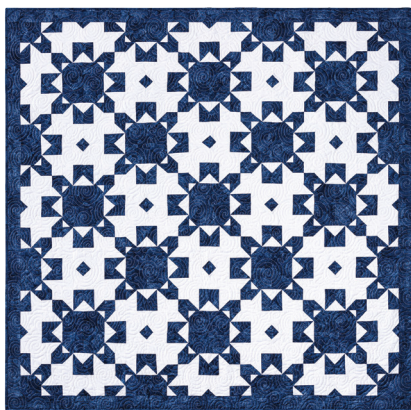

Disappearing Hourglass Medallion

PAT4555

SAMPLE QUILT

Wilmington Essentials - Dry Brush Dark Denim by Danhui Nai
for Wilmington Prints

QUILT SIZE

68" x 68"

BLOCK SIZE

11" unfinished, 10½" finished

QUILT TOP

1 package of 10" print squares

1 package of 10" background
squares

BORDER

¾ yard

BINDING

¾ yard

BACKING

4¼ yards - vertical seam(s)
or 2¼ yards of 108" wide

MISSOURI STAR
— QUILT CO. —

8 10049 52745 7

Disappearing Hourglass Medallion™ ©2022 All Rights Reserved by Missouri Star Quilt Company. Reproduction in whole or in part in any language without written permission from Missouri Star Quilt Company is prohibited. No one may copy, reprint or distribute this pattern for commercial use without written permission of Missouri Star Quilt Company. Anything you make using our patterns or ideas is your business, do whatever you want with the stuff you make, it's yours!