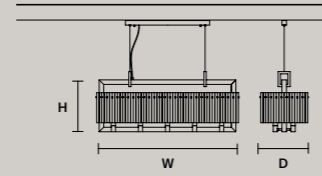

CREK S10

W 95 cm / 37.40"
D 31,5 cm / 12.40"
H 40 cm / 15.70"

STANDARD LIGHTING
10×E14×10 W MAX (NOT INCL.)