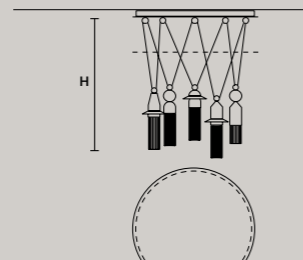

NAPPE C5 RD 80

∅ 80 cm / 31.50"
H MAX 155 cm / 61.00"

STANDARD INTEGRATED LED LIGHTING
5 x 27 W CRI>90
3000 K - 3440 NOMINAL LM

ON REQUEST
5 x 27 W CRI>90
2700 K - 3268 NOMINAL LM

DIMMABLE
1-10V + PUSH