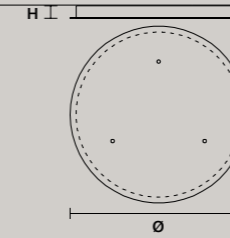

ROUND CANOPY RD 60

SIZE		FINISHINGS	PRODUCT NAME
Ø	60 cm / 23.60"	V98	CREK C3 RD 60
H	4 cm / 1.60"