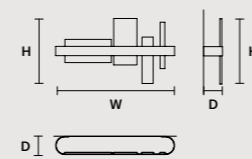

RIBBON A65		CE	UL
W	65 cm / 25.60"		
D	10 cm / 3.90"		
H	33 cm / 13.00"		
STANDARD INTEGRATED LED LIGHTING			
UP	5,8 W CRI>95 3000 K – 618 NOMINAL LM		
DOWN	5,8 W CRI>95 3000 K – 618 NOMINAL LM		
ON REQUEST			
UP	5,8 W CRI>95 2700 K – 589 NOMINAL LM		
DOWN	5,8 W CRI>95 2700 K – 589 NOMINAL LM		
DIMMABLE			
	0-10V