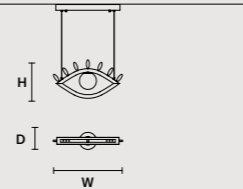

VISIO S M1		CE	UL
W	48 cm / 18.90"		
D	12 cm / 4.70"		
H	27 cm / 10.60"		
STANDARD INTEGRATED LED LIGHTING			
	5,5 W CRI>90		
	3000 K – 645 NOMINAL LM		
ON REQUEST			
	5,5 W CRI>90		
	2700 K – 612 NOMINAL LM		
DIMMABLE			
	TRIAC