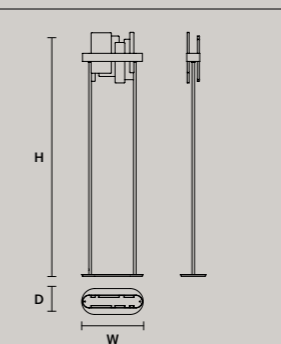

HONICÉ STL

W 38 cm / 15.00"
D 16 cm / 6.30"
H 160 cm / 63.00"

STANDARD INTEGRATED LED LIGHTING	
UP	6 W CRI>95 3000 K – 640 NOMINAL LM
DOWN	6 W CRI>95 3000 K – 640 NOMINAL LM
ON REQUEST	
UP	6 W CRI>95 2700 K – 610 NOMINAL LM
DOWN	6 W CRI>95 2700 K – 610 NOMINAL LM
DIMMABLE	
OWN BUTTON