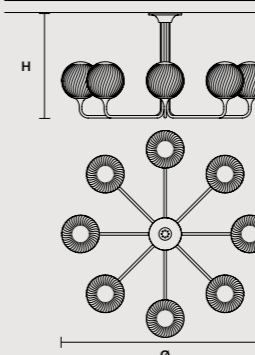

STANDARD LIGHTING

8×E26×60 W MAX (NOT INCL.)
* BULB MAX
∅ 62 mm/2.40" W max 185 mm/7.30"