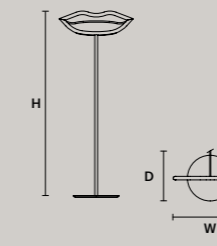

VISIO STL M4	
W	52 cm / 20.50"
D	32 cm / 12.60"
H	129 cm / 50.80"
STANDARD INTEGRATED LED LIGHTING	
5,3 W CRI>90 3000 K – 546,6 NOMINAL LM	
ON REQUEST	
5,3 W CRI>90 2700 K – 519 NOMINAL LM	
DIMMABLE	
OWN BUTTON