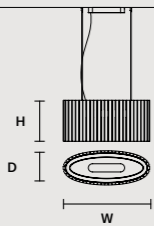

VEGAS S OV85	
W	85 cm / 33.50"
D	34 cm / 13.40"
H	40 cm / 15.70"
INTEGRATED LED LIGHTING	
58,8 W CRI>95 3000 K - 7570 NOMINAL LM	
ON REQUEST	
58,8 W CRI>95 2700 K - 7191 NOMINAL LM	
DIMMABLE	
0-10V