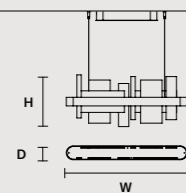

RIBBON S70		CE	UL
W	70 cm / 27.60"		
D	8 cm / 3.10"		
H	33 cm / 13.00"		
STANDARD INTEGRATED LED LIGHTING			
UP	7 W CRI>95 3000 K – 746 NOMINAL LM		
DOWN	15 W CRI>95 3000 K – 1600 NOMINAL LM		
ON REQUEST			
UP	7 W CRI>95 2700 K – 711 NOMINAL LM		
DOWN	15 W CRI>95 2700 K – 1525 NOMINAL LM		
DIMMABLE			
	0-10V