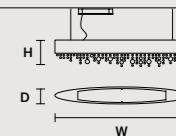

OLÀ S4 OV 100

W 100 cm / 39.40"
D 13 cm / 5.10"
H 20 cm / 7.90"

STANDARD LIGHTING
4×E12×40 W MAX (NOT INCL.)

STANDARD INTEGRATED LED LIGHTING

UP 5,2 W CRI>95
3000 K – 512 NOMINAL LM
DOWN 25,35 W CRI>95
3000 K – 2496 NOMINAL LM

ON REQUEST
UP 5,2 W CRI>95
2700 K – 488 NOMINAL LM
DOWN 25,35 W CRI>95
2700 K – 2379 NOMINAL LM

DIMMABLE
0-10V