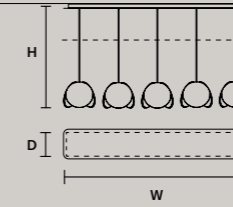

TIMEO C5 LN 125		CE
w	125 cm / 49.20"	
D	20 cm / 7.90"	
H MAX	140 cm / 55.10"	
STANDARD INTEGRATED LED LIGHTING		
	20 W CRI>90 3000 K - 2300 NOMINAL LM	
ON REQUEST		
	20 W CRI>90 2700 K - 2185 NOMINAL LM	
DIMMABLE		
	1-10V + DALI + PUSH