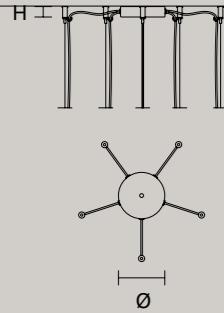

SINGLE CANOPY

SIZE		FINISHINGS	PRODUCT NAME
Ø	12 cm / 4.70"	G18	CREK S5
H	2,7 cm / 1.10"		

SINGLE CANOPY

SIZE		FINISHINGS	PRODUCT NAME
W	56 cm / 22.00"	G18	CREK S10
D	3 cm / 1.20"		CREK S14
H	3 cm / 1.20"		