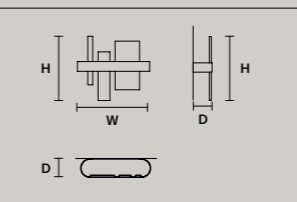

HONICÉ A37

W 37 cm / 14.60"
D 10 cm / 3.90"
H 33 cm / 13.00"

STANDARD INTEGRATED LED LIGHTING	
UP	3,51 W CRI>95 3000 K – 375 NOMINAL LM
DOWN	3,51 W CRI>95 3000 K – 375 NOMINAL LM
ON REQUEST	
UP	3,51 W CRI>95 2700 K – 357 NOMINAL LM
DOWN	3,51 W CRI>95 2700 K – 357 NOMINAL LM
DIMMABLE	
1-10V + PUSH