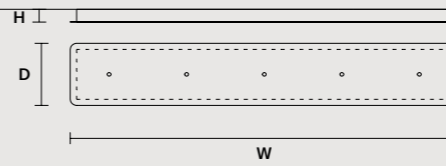

LINEAR CANOPY LN 125

SIZE		FINISHINGS	PRODUCT NAME
W	125 cm / 49.20"	V98	CREK C5 LN 125
D	20 cm / 7.90"		
H	4 cm / 1.60"