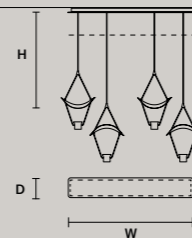

VOLLEE C4P LN 125		CE	UL
W	125 cm / 49.20"		
D	20 cm / 7.90"		
H MAX	200 cm / 78.70"		
STANDARD INTEGRATED LED LIGHTING			
25,6 W CRI>90			
3000 K – 3200 NOMINAL LM			
ON REQUEST			
25,6 W CRI>90			
2700 K – 3040 NOMINAL LM			
DIMMABLE			
1-10V + PUSH