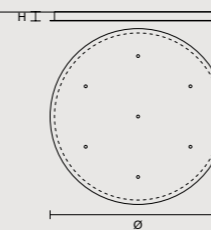

ROUND CANOPY RD 80

SIZE	FINISHINGS	PRODUCT NAME
Ø 80 cm / 31.50"	● V98	TIMEO C7 RD 80
H 4 cm / 1.60"