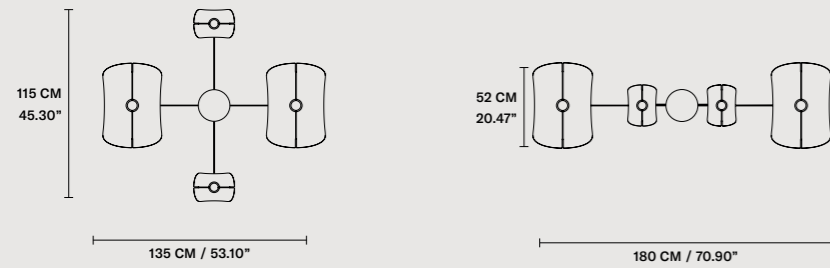

SUGGESTED CONFIGURATION FOR C 2+2