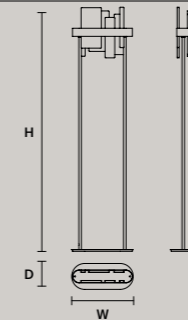

RIBBON STL	
W	38 cm / 15.00"
D	16 cm / 6.30"
H	160 cm / 63.00"
STANDARD INTEGRATED LED LIGHTING	
UP	6 W CRI>95 3000 K – 640 NOMINAL LM
DOWN	6 W CRI>95 3000 K – 640 NOMINAL LM
ON REQUEST	
UP	6 W CRI>95 2700 K – 610 NOMINAL LM
DOWN	6 W CRI>95 2700 K – 610 NOMINAL LM
DIMMABLE	
OWN BUTTON