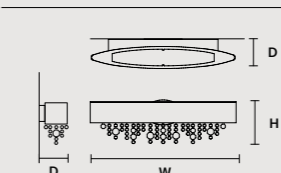

OLÀ A2 OV 70

W 70 cm / 27.60"
D 15 cm / 5.90"
H 20 cm / 7.90"

STANDARD LIGHTING
2×E26×60 W MAX (NOT INCL.)

STANDARD INTEGRATED LED LIGHTING
UP 11,7 W CRI>95
3000 K – 1152 NOMINAL LM
DOWN 19,5 W CRI>95
3000 K – 1920 NOMINAL LM

ON REQUEST
UP 11,7 W CRI>95
2700 K – 1098 NOMINAL LM
DOWN 19,5 W CRI>95
2700 K – 1830 NOMINAL LM

DIMMABLE
0-10V