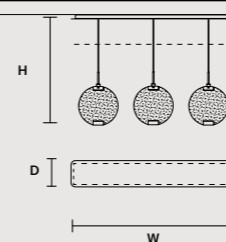

HORO C3 LN 125		CE	ETL
W	125 cm / 49.20"		
D	20 cm / 7.90"		
H MAX	155 cm / 61.00"		
INTEGRATED LED LIGHTING			
	43,2 W CRI>95		
	3000 K – 4608 NOMINAL LM		
ON REQUEST			
	43,2 W CRI>95		
	2700 K – 4392 NOMINAL LM		
DIMMABLE			
	0-10V