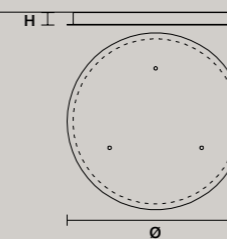

ROUND CANOPY RD 60

SIZE		FINISHINGS	PRODUCT NAME
Ø	60 cm / 23.60"	● V91	CORDEA C3 RD 60
H	4 cm / 1.60"