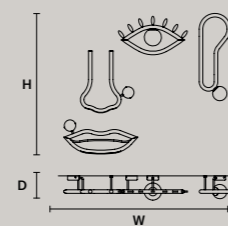

VISIO A DX	
W	117 cm / 46.10"
D	17 cm / 6.70"
H	99 cm / 39.00"
STANDARD INTEGRATED LED LIGHTING	
21,6 W CRI>90 3000 K – 2383 NOMINAL LM	
ON REQUEST	
21,6 W CRI>90 2700 K – 2263 NOMINAL LM	
DIMMABLE	
NO