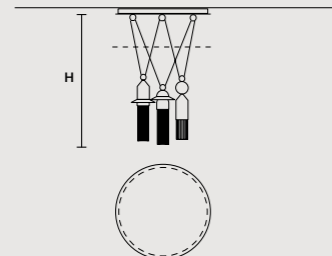

NAPPE C3 RD 60

∅	60 cm / 23.60"
H MAX	155 cm / 61.00"
INTEGRATED LED LIGHTING	
3 × 16,2 W CRI>90 3000 K - 2064 NOMINAL LM	
ON REQUEST	
3 × 16,2 W CRI>90 2700 K - 1960 NOMINAL LM	
DIMMABLE	
0-10V