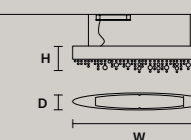

DIMMABLE

1-10V