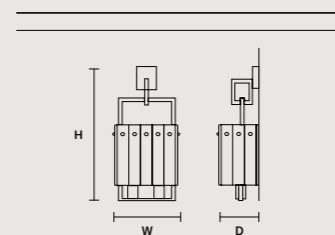

CREK A2

W	22.5 cm / 8.90"
D	13 cm / 5.10"
H	45 cm / 17.70"

STANDARD LIGHTING
2×E12×40 W MAX (NOT INCL.)