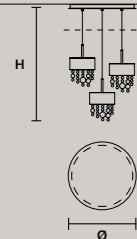

DIMMABLE

1-10V + PUSH

OLÀ C5 RD 60

Ø 60 cm / 23.60"
H MAX 180 cm / 70.90"

STANDARD LIGHTING

10xG9x10 W MAX (NOT INCL.)

STANDARD INTEGRATED LED LIGHTING

DOWN 37,5 W CRI>90
3000 K – 5400 NOMINAL LM

ON REQUEST

DOWN 37,5 W CRI>90
2700 K – 5130 NOMINAL LM