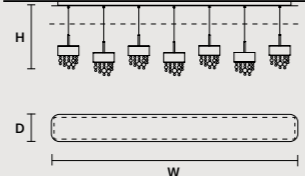

DIMMABLE

0-10V

OLÀ C3 RD 40

∅ 40 cm / 15.70"
H MAX 180 cm / 70.90"

STANDARD LIGHTING
3×E12×40 W MAX (NOT INCL.)

STANDARD INTEGRATED LED LIGHTING

DOWN 22.5 W CRI>90
3000 K – 3240 NOMINAL LM

ON REQUEST

DOWN 22,5 W CRI>90
2700 K – 3078 NOMINAL LM