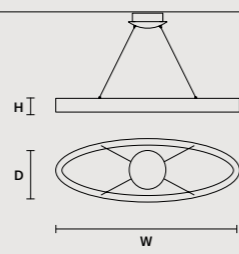

LIBE ELLIPSE S90		CE	UL
W	90 cm / 35.40"		
D	30 cm / 11.80"		
H	8,5 cm / 3.30"		
STANDARD INTEGRATED LED LIGHTING			
	62,5 W CRI>90		
	3000 K - 5875 NOMINAL LM		
ON REQUEST			
	62,5 W CRI>90		
	2700 K - 5580 NOMINAL LM		
DIMMABLE			
	0-10V