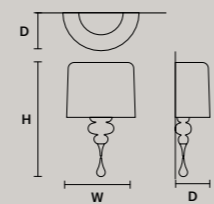

EVA A3

w 40 cm / 15.70"
d 20 cm / 7.90"
H 70 cm / 27.60"

STANDARD LIGHTING
3×E27×20 W MAX (NOT INCL.)

EVA A1 M

w 30 cm / 11.80"
d 15 cm / 5.90"
H 54 cm / 21.30"

STANDARD LIGHTING
1×E27×20 W MAX (NOT INCL.)