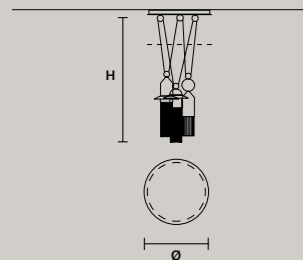

NAPPE C3 RD 40

∅ 40 cm / 15.70"
H MAX 155 cm / 61.00"

STANDARD INTEGRATED LED LIGHTING
3 x 16,2 W CRI>90
3000 K - 2064 NOMINAL LM

ON REQUEST
3 x 16,2 W CRI>90
2700 K - 1960 NOMINAL LM

DIMMABLE
1-10V + PUSH