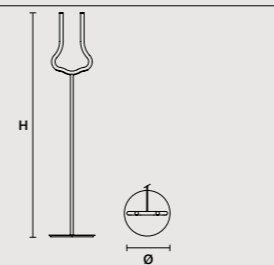

VISIO STL M3		CE	UL
ø	32 cm / 12.60"		
H	155 cm / 61.00"		
STANDARD INTEGRATED LED LIGHTING			
	4 W CRI>90		
	3000 K – 410 NOMINAL LM		
ON REQUEST			
	4 W CRI>90		
	2700 K – 389 NOMINAL LM		
DIMMABLE			
	NO