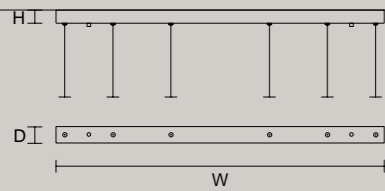

0-10V

SINGLE CANOPIES

SINGLE CANOPY

SIZE		FINISHINGS	PRODUCT NAME
Ø	12 cm / 4.70"	● V90	LUPPITER S1 P 33
H	11,7 cm / 4.60"		LUPPITER S1 M 33
			LUPPITER S1 G 33
			LUPPITER S1 P 55
			LUPPITER S1 M 55
			LUPPITER S1 G 55

VISIO C5 RD 80 

∅ 80 cm / 31.50"
H MAX 150 cm / 59.10"

STANDARD INTEGRATED LED LIGHTING

27,5 W CRI>90
3000 K – 3225 NOMINAL LM

ON REQUEST

27,5 W CRI>90
2700 K – 3063 NOMINAL LM

DIMMABLE

1-10V + PUSH

SINGLE CANOPIES

SINGLE CANOPY

SIZE	FINISHINGS	PRODUCT NAME
W 28 cm / 11.00"	● V87	VISIO S M2
D 5 cm / 2.00"		VISIO S M4
H 4 cm / 1.60"		

SINGLE CANOPY

SIZE	FINISHINGS	PRODUCT NAME
W 45 cm / 17.70"	● V87	VISIO S M1
D 5 cm / 2.00"		
H 4 cm / 1.60"		

SINGLE CANOPY

SIZE	FINISHINGS	PRODUCT NAME
W 100 cm / 39.40"	● V87	VISIO S 1/2
D 5 cm / 2.00"		
H 4 cm / 1.60"		

SINGLE CANOPY

SIZE	FINISHINGS	PRODUCT NAME
W 180 cm / 70.90"	● V87	VISIO S FULL
D 5 cm / 2.00"		
H 4 cm / 1.60"		