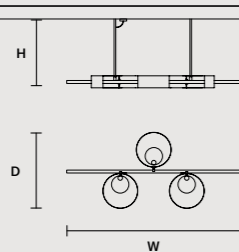

SOUND BIL3	
W	134 cm / 52.80"
D	64 cm / 25.20"
H	58 cm / 22.80"
WITH ROD B**	
STANDARD LIGHTING CE	
3xG9x40 W MAX (NOT INCL.)	
STANDARD INTEGRATED LED LIGHTING CE ENEC	
UP	13.5 W CRI>90 3000 K – 1950 NOMINAL LM
DOWN	13.5 W CRI>90 3000 K – 1950 NOMINAL LM
ON REQUEST	
UP	13,5 W CRI>90 2700 K – 1657 NOMINAL LM
DOWN	13,5 W CRI>90 2700 K – 1657 NOMINAL LM
DIMMABLE	
0-10V