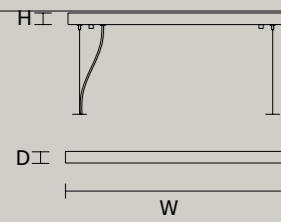

SINGLE CANOPY

SIZE		FINISHINGS	PRODUCT NAME
Ø	12 cm / 4.70"	G18	CREK S5
H	2,7 cm / 1.10"		

SINGLE CANOPY

SIZE		FINISHINGS	PRODUCT NAME
W	56 cm / 22.00"	G18	CREK S10
D	3 cm / 1.20"		CREK S14
H	3 cm / 1.20"		