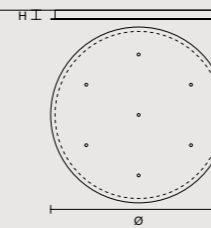

ROUND CANOPY RD 80

SIZE		FINISHINGS	PRODUCT NAME
Ø	80 cm / 31.50"	● V91	TEE C7 RD 80
H	4 cm / 1.60"