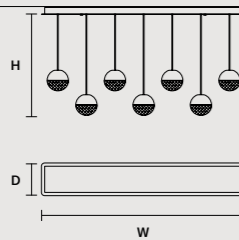

DIMMABLE

0-10V