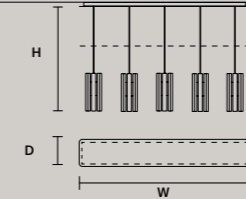

VEGAS C5 LN 125

W	125 cm / 49.20"
D	20 cm / 7.90"
H MAX	150 cm / 59.10"
STANDARD INTEGRATED LED LIGHTING	
27 W CRI>90 3000K - 3440 Nominal lm	
ON REQUEST	
27 W CRI>90 2700 K – 3268 NOMINAL LM	
DIMMABLE	
1-10V + PUSH