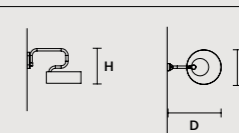

SOUND PL1	
ø	30 cm / 11.80"
H	13 cm / 5.10"
WITH ROD B**	
STANDARD LIGHTING CE	
1xG9x40 W MAX (NOT INCL.)	
STANDARD INTEGRATED LED LIGHTING CE ENEC	
DOWN	5.5 W CRI>90 3000 K – 873 NOMINAL LM
ON REQUEST	
DOWN	5,5 W CRI>90 2700 K – 742 NOMINAL LM
DIMMABLE	
TRIAC	

SOUND A1	
W	30 cm / 11.80"
D	45 cm / 17.70"
H	30 cm / 11.80"
WITH ROD B**	
STANDARD LIGHTING CE	
1xG9x40 W MAX (NOT INCL.)	
STANDARD INTEGRATED LED LIGHTING CE ENEC	
UP	4.4 W CRI>90 3000 K – 650 NOMINAL LM
DOWN	4.4 W CRI>90 3000 K – 650 NOMINAL LM
ON REQUEST	
UP	4,4 W CRI>90 2700 K – 552 NOMINAL LM
DOWN	4,4 W CRI>90 2700 K – 552 NOMINAL LM
DIMMABLE	
NO