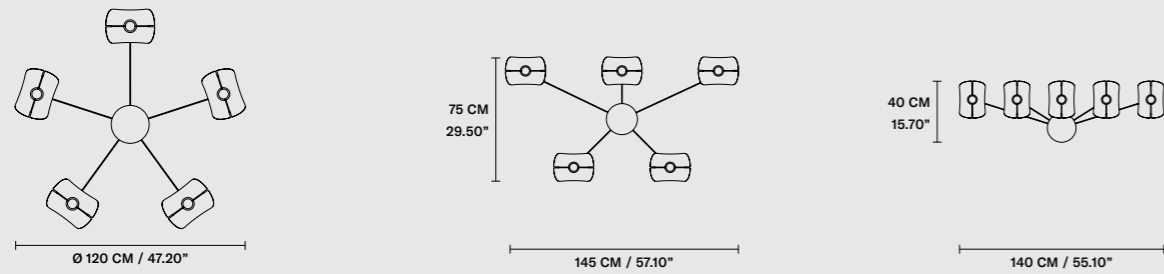

SUGGESTED CONFIGURATION FOR C5 P

SUGGESTED CONFIGURATION FOR C5 P X4