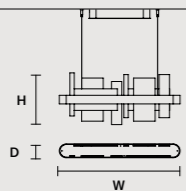

HONICÉ S70		CE	UL
W	70 cm / 27.60"		
D	8 cm / 3.10"		
H	33 cm / 13.00"		
STANDARD INTEGRATED LED LIGHTING			
UP	7 W CRI>95 3000 K – 746 NOMINAL LM		
DOWN	15 W CRI>95 3000 K – 1600 NOMINAL LM		
ON REQUEST			
UP	7 W CRI>95 2700 K – 711 NOMINAL LM		
DOWN	15 W CRI>95 2700 K – 1525 NOMINAL LM		
DIMMABLE			
	0-10V