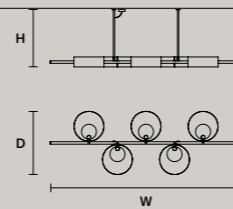

SOUND BIL5	
W	191 cm / 75.20"
D	64 cm / 25.20"
H	58 cm / 22.80"
WITH ROD B**	
STANDARD LIGHTING	
5xG9x10 W MAX (NOT INCL.)*	
STANDARD INTEGRATED LED LIGHTING	
UP	22 W CRI>90 3000 K – 3250 NOMINAL LM
DOWN	22 W CRI>90 3000 K – 3250 NOMINAL LM
ON REQUEST	
UP	22 W CRI>90 2700 K – 2762 NOMINAL LM
DOWN	22 W CRI>90 2700 K – 2762 NOMINAL LM
DIMMABLE	
1-10V + DALI + PUSH