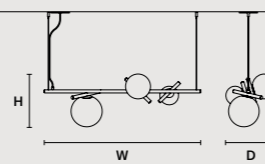

POSY BIL3		CE	UL
W	100 cm / 39.40"		
D	33 cm / 13.00"		
H	34 cm / 13.40"		
STANDARD LIGHTING			
1×G9×10 W MAX (NOT INCL.)* 2×E12×10 W MAX (NOT INCL.)**			

* BULB MAX
Ø 37 mm / 1.50" W 70 mm / 2.80"
** BULB MAX
Ø 37 mm / 1.50" W 110 mm / 4.30"