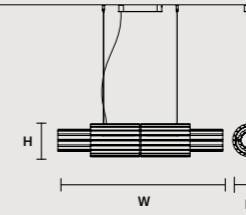

VEGAS BIL 140	
W	135 cm / 53.10"
D	27 cm / 10.60"
H	27 cm / 10.60"
INTEGRATED LED LIGHTING	
56 W CRI>95 3000 K - 5973 NOMINAL LM	
ON REQUEST	
56 W CRI>95 2700 K - 5693 NOMINAL LM	
DIMMABLE	
0-10V