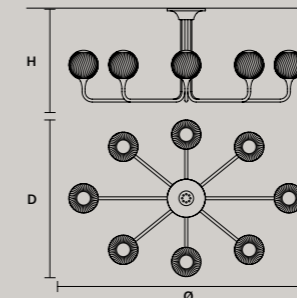

DISCOVER MORE

TEE A1 20 

W 20 cm / 7.90"
D 26 cm / 10.20"
H 41 cm / 16.10"

STANDARD LIGHTING
1×E14×15 W MAX (NOT INCL.)*
* BULB MAX
Ø 37 mm/1.50" W max 150 mm/5.90"

TEE TL1 20 

ø 20 cm / 7.90"
H 48 cm / 18.90"