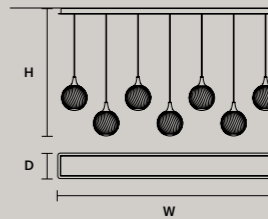

TEE C7 LN 175

W 175 cm / 68.90"
D 20 cm / 7.90"
H MAX 175 cm / 68.90"

STANDARD LIGHTING
7×E14×15 W MAX (NOT INCL.)*
* BULB MAX
Ø 37 mm/1.50" W max 150 mm/5.90"