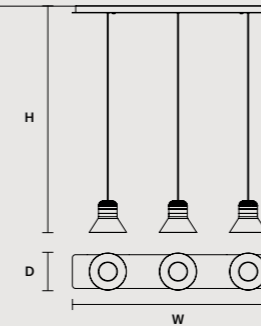

CORDEA C3 LN 125		CE	UL
W	125 cm / 49.20"		
D	22 cm / 8.70"		
H MAX	170 cm / 66.90"		
STANDARD INTEGRATED LED LIGHTING			
	25,2 W CRI>90		
	3000 K - 3750 NOMINAL LM		
ON REQUEST			
	25,2 W CRI>90		
	2700 K - 3150 NOMINAL LM		
DIMMABLE			
	0-10V