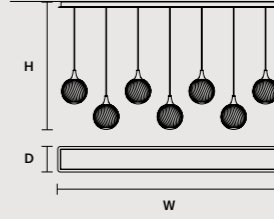

*  : ONLY FOR THE US MARKET.

SINGLE CANOPIES

SINGLE CANOPY

SIZE		FINISHINGS	PRODUCT NAME
Ø	13,2 cm / 5.20"	● G25	TEE S1 20
H	9 cm / 3.50"		TEE S1 30

MULTIPLE CANOPIES

LINEAR CANOPY LN 75

SIZE		FINISHINGS	PRODUCT NAME
W	75 cm / 29.50"	● V91	TEE C3 LN 75
D	20 cm / 7.90"		
H	4 cm / 1.60"		