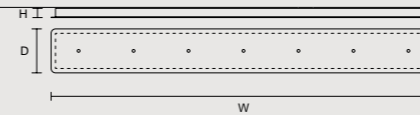

LINEAR CANOPY LN 175

SIZE	FINISHINGS	PRODUCT NAME
W 175 cm / 68.90"	● V98	TIMEO C7 LN 175
D 20 cm / 7.90"		
H 4 cm / 1.60"