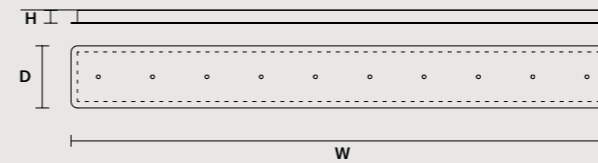

LINEAR CANOPY LN 175

SIZE		FINISHINGS	PRODUCT NAME
W	175 cm / 68.90"	● V91	POSY C10 LN 175
D	20 cm / 7.90"		
H	4 cm / 1.60"		

ROUND CANOPY RD 40

SIZE		FINISHINGS	PRODUCT NAME
Ø	40 cm / 15.70"	● V91	POSY C5 RD 40
H	4 cm / 1.60"