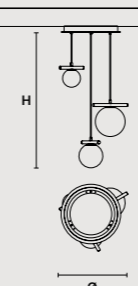

POSY S3		CE	UL
Ø	40 cm / 15.70"		
H MAX	160 cm / 63.00"		
STANDARD LIGHTING			
1×G9×10 W MAX (NOT INCL.)* 2×E12×10 W MAX (NOT INCL.)**			

* BULB MAX
Ø 37 mm / 1.50" W 70 mm / 2.80"
** BULB MAX
Ø 37 mm / 1.50" W 110 mm / 4.30"