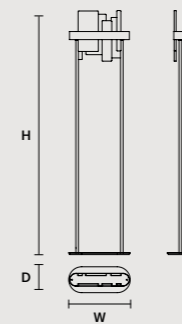

HONICÉ STL		CE
W	38 cm / 15.00"	
D	16 cm / 6.30"	
H	160 cm / 63.00"	
STANDARD INTEGRATED LED LIGHTING		
UP	6 W CRI>95 3000 K – 640 NOMINAL LM	
DOWN	6 W CRI>95 3000 K – 640 NOMINAL LM	
ON REQUEST		
UP	6 W CRI>95 2700 K – 610 NOMINAL LM	
DOWN	6 W CRI>95 2700 K – 610 NOMINAL LM	
DIMMABLE		
	OWN BUTTON