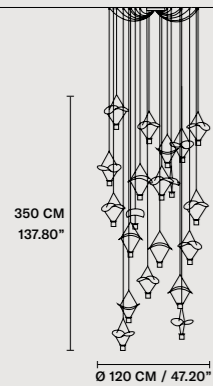

SUGGESTED CONFIGURATION FOR C5 P X4