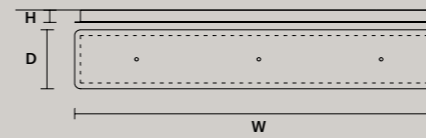

LINEAR CANOPY LN 125

SIZE		FINISHINGS	PRODUCT NAME
W	125 cm / 49.20"	● V91	CORDEA C3 LN 125
D	20 cm / 7.90"		
H	4 cm / 1.60"