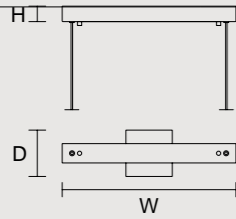

0-10V

SINGLE CANOPIES

SINGLE CANOPY

SIZE	FINISHINGS	PRODUCT NAME
Ø 14 cm / 5.50"	● V86	IGLÙ S1 25
H 7 cm / 2.80"		

SINGLE CANOPY

SIZE	FINISHINGS	PRODUCT NAME
W 45 cm / 17.70"	● V86	IGLÙ S2
D 12 cm / 4.70"		
H 4 cm / 1.60"		