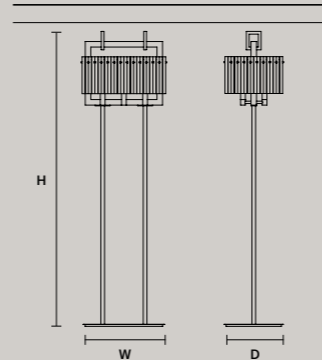

CREK STL 6

W 45 cm / 17.70"
D 32 cm / 12.60"
H 160 cm / 63.00"

STANDARD LIGHTING
6×E14×10 W MAX (NOT INCL.)