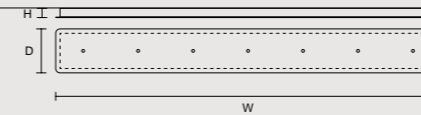

LINEAR CANOPY LN 175

SIZE		FINISHINGS	PRODUCT NAME
W	175 cm / 68.90"	● V91	TEE C7 LN 175
D	20 cm / 7.90"		
H	4 cm / 1.60"