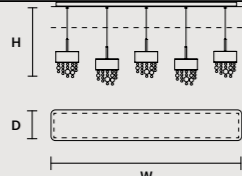

DIMMABLE

0-10V

OLÀ C7 LN 175

W 175 cm / 68.90"
D 20 cm / 7.90"
H MAX 180 cm / 70.90"

STANDARD LIGHTING
7×E12×40 W MAX (NOT INCL.)

STANDARD INTEGRATED LED LIGHTING

DOWN 52.5 W CRI>90
3000 K – 7560 NOMINAL LM

ON REQUEST

DOWN 52,5 W CRI>90
2700 K – 7182 NOMINAL LM