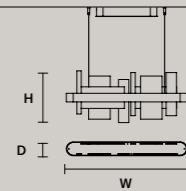

RIBBON S70	
W	70 cm / 27.60"
D	8 cm / 3.10"
H	33 cm / 13.00"
STANDARD INTEGRATED LED LIGHTING	
UP	7 W CRI>95 3000 K – 746 NOMINAL LM
DOWN	15 W CRI>95 3000 K – 1600 NOMINAL LM
ON REQUEST	
UP	7 W CRI>95 2700 K – 711 NOMINAL LM
DOWN	15 W CRI>95 2700 K – 1525 NOMINAL LM
DIMMABLE	
0-10V