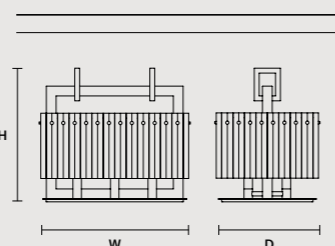

CREK TL 6

W	45 cm / 17.70"
D	31 cm / 12.20"
H	41 cm / 16.10"

STANDARD LIGHTING
6×E12×40 W MAX (NOT INCL.)