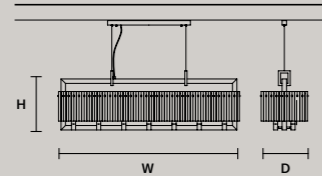

Crek

Telaio in metallo con listelli di vetro «Crek» (ispirato al cristallo di rocca).

Metal frame with «Crek» glass panels (inspired by rock crystal).

Metallrahmen mit «Crek» Glasplatten (inspiriert von dem Bergkristall).

Marco de metal con listones de vidrio «Crek» (inspirado al cristal de roca).

Structure en métal avec tiges de verre «Crek» (inspiré du cristal de roche).

Металлический каркас со стеклом «Crek» (имитация горного хрусталя).

这种灯具具有金属的结构, 而且它有«CREK» 玻璃条 (类似白水晶)。

إطار معدني بألواح زجاجية «كريك» مستوحاة من الكريستال الصخري).

CREK S14

W 123 cm / 48.40"
D 31,5 cm / 12.40"
H 40 cm / 15.70"

STANDARD LIGHTING
14×E14×10 W MAX (NOT INCL.)