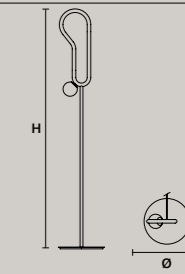

VISIO STL M2	
ø	32 cm / 12.60"
H	166 cm / 65.40"
STANDARD INTEGRATED LED LIGHTING	
5,5 W CRI>90 3000 K – 645 NOMINAL LM	
ON REQUEST	
5,5 W CRI>90 2700 K – 612 NOMINAL LM	
DIMMABLE	
OWN BUTTON