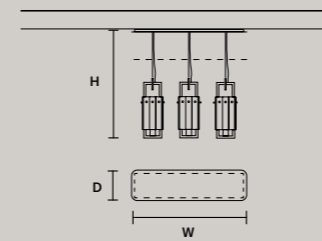

CREK C3 LN 75

W 75 cm / 29.50"
D 20 cm / 7.90"
H MAX 195 cm / 76.80"

STANDARD LIGHTING
3×E14×10 W MAX (NOT INCL.)