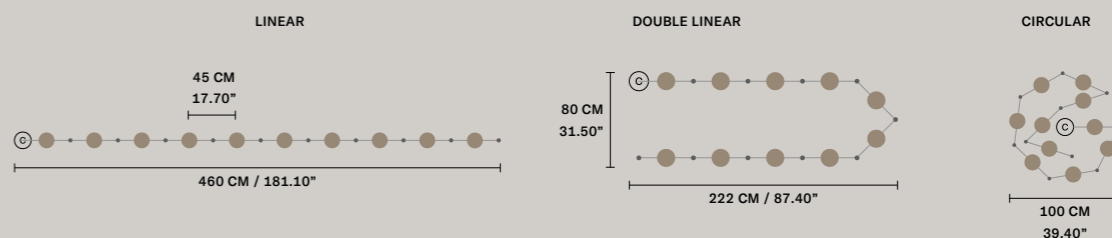

SUGGESTED CONFIGURATION FOR C10