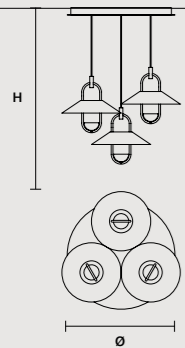

LUPPITER C3 RD 60

ø 60 cm / 23.60"
H MAX 185 cm / 72.80"

STANDARD INTEGRATED LED LIGHTING

40,8 W CRI>90
3000 K – 5337 NOMINAL LM

ON REQUEST

40,8 W CRI>90
2700 K – 5088 NOMINAL LM

DIMMABLE

1-10V