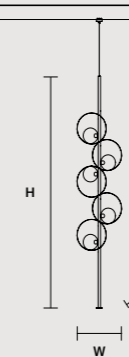

SOUND STL5	
W	46 cm / 18.10"
D	10 cm / 3.90"
H	225 cm / 88.60"
WITH ROD B**	
STANDARD LIGHTING CE	
5xG9x40 W MAX (NOT INCL.)	
STANDARD INTEGRATED LED LIGHTING CE ENEC	
DOWN	44 W CRI>90 3000 K – 6500 NOMINAL LM
ON REQUEST	
DOWN	44 W CRI>90 2700 K – 5520 NOMINAL LM
DIMMABLE	
OWN BUTTON