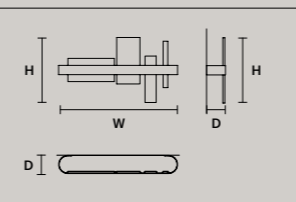

HONICÉ A65

W 65 cm / 25.60"
D 10 cm / 3.90"
H 33 cm / 13.00"

STANDARD INTEGRATED LED LIGHTING	
UP	5,8 W CRI>95 3000 K – 618 NOMINAL LM
DOWN	5,8 W CRI>95 3000 K – 618 NOMINAL LM
ON REQUEST	
UP	5,8 W CRI>95 2700 K – 589 NOMINAL LM
DOWN	5,8 W CRI>95 2700 K – 589 NOMINAL LM
DIMMABLE	
1-10V + PUSH