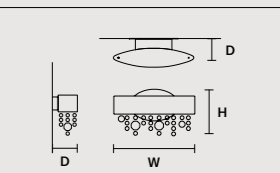

OLÀ A1 OV 30

W 30 cm / 11.80"
D 10 cm / 3.90"
H 18 cm / 7.10"

STANDARD LIGHTING
1×E12×40 W MAX (NOT INCL.)

STANDARD INTEGRATED LED LIGHTING
UP 4 W CRI>95
3000 K – 390 NOMINAL LM
DOWN 4 W CRI>95
3000 K – 390 NOMINAL LM

ON REQUEST
UP 4 W CRI>95
2700 K – 375 NOMINAL LM
DOWN 4 W CRI>95
2700 K – 375 NOMINAL LM

DIMMABLE
NO