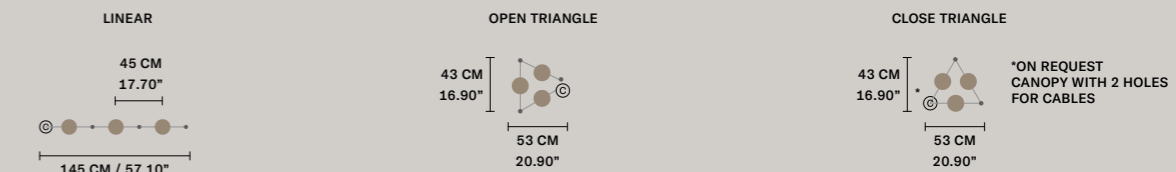

NAPPE C10

STANDARD INTEGRATED LED LIGHTING
10 x 54 W CRI>90
3000 K - 6880 NOMINAL LM

ON REQUEST
10 x 54 W CRI>90
2700 K - 6536 NOMINAL LM

DIMMABLE
1-10V + PUSH + DALI

NAPPE C3 LN 75

W 75 cm / 29.50"
D 20 cm / 7.90"
H MAX 155 cm / 61.00"

STANDARD INTEGRATED LED LIGHTING
3 x 16,2 W CRI>90
3000 K - 2064 NOMINAL LM

ON REQUEST
3 x 16,2 W CRI>90
2700 K - 1960 NOMINAL LM

DIMMABLE
1-10V + PUSH

NAPPE C3 LN 125

W 125 cm / 49.20"
D 20 cm / 7.90"
H MAX 155 cm / 61.00"

STANDARD INTEGRATED LED LIGHTING
3 x 16,2 W CRI>90
3000 K - 2064 NOMINAL LM

ON REQUEST
3 x 16,2 W CRI>90
2700 K - 1960 NOMINAL LM

DIMMABLE
1-10V + PUSH

NAPPE C5 LN 175

W 175 cm / 68.90"
D 20 cm / 7.90"
H MAX 155 cm / 61.00"

STANDARD INTEGRATED LED LIGHTING
5 x 27 W CRI>90
3000 K - 3440 NOMINAL LM

ON REQUEST
5 x 27 W CRI>90
2700 K - 3268 NOMINAL LM

DIMMABLE
1-10V + PUSH

NAPPE C3 RD 40

∅ 40 cm / 15.70"
H MAX 155 cm / 61.00"

STANDARD INTEGRATED LED LIGHTING
3 x 16,2 W CRI>90
3000 K - 2064 NOMINAL LM

ON REQUEST
3 x 16,2 W CRI>90
2700 K - 1960 NOMINAL LM

DIMMABLE
1-10V + PUSH

NAPPE C3 RD 60

∅ 60 cm / 23.60"
H MAX 155 cm / 61.00"

STANDARD INTEGRATED LED LIGHTING
3 x 16,2 W CRI>90
3000 K - 2064 NOMINAL LM

ON REQUEST
3 x 16,2 W CRI>90
2700 K - 1960 NOMINAL LM

DIMMABLE
1-10V + PUSH

NAPPE C5 RD 80

∅ 80 cm / 31.50"
H MAX 155 cm / 61.00"

STANDARD INTEGRATED LED LIGHTING
5 x 27 W CRI>90
3000 K - 3440 NOMINAL LM

ON REQUEST
5 x 27 W CRI>90
2700 K - 3268 NOMINAL LM

DIMMABLE
1-10V + PUSH

SUGGESTED CONFIGURATION FOR C3