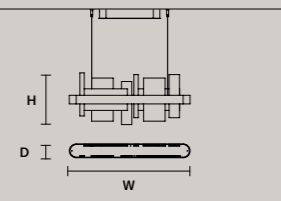

HONICÉ S70

W 70 cm / 27.60"
D 8 cm / 3.10"
H 33 cm / 13.00"

STANDARD INTEGRATED LED LIGHTING	
UP	7 W CRI>95 3000 K – 746 NOMINAL LM
DOWN	15 W CRI>95 3000 K – 1600 NOMINAL LM
ON REQUEST	
UP	7 W CRI>95 2700 K – 711 NOMINAL LM
DOWN	15 W CRI>95 2700 K – 1525 NOMINAL LM
DIMMABLE	
0-10V