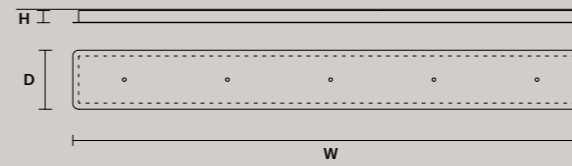

68 W CRI>90
3000 K – 8895 NOMINAL LM

ON REQUEST

68 W CRI>90
2700 K – 8480 NOMINAL LM

DIMMABLE

0-10V

SINGLE CANOPIES

SINGLE CANOPY

SIZE		FINISHINGS	PRODUCT NAME
Ø	8,5 cm / 3.30"	● V90	LUPPITER S1 P 33
H	11,5 cm / 4.50"		LUPPITER S1 M 33
			LUPPITER S1 G 33
			LUPPITER S1 P 55
			LUPPITER S1 M 55
			LUPPITER S1 G 55

MULTIPLE CANOPIES

LINEAR CANOPY LN 125

SIZE		FINISHINGS	PRODUCT NAME
W	125 cm / 49.20"	● V91	LUPPITER C3 LN 125
D	20 cm / 7.90"		
H	4 cm / 1.60"		

LINEAR CANOPY LN 175

SIZE		FINISHINGS	PRODUCT NAME
W	175 cm / 68.90"	● V91	LUPPITER C5 LN 175
D	20 cm / 7.90"		
H	4 cm / 1.60"		