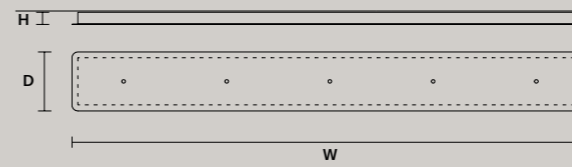

LINEAR CANOPY LN 175

SIZE		FINISHINGS	PRODUCT NAME
W	175 cm / 68.90"	● V91	CORDEA C5 LN 175
D	20 cm / 7.90"		
H	4 cm / 1.60"		

ROUND CANOPY RD 40

SIZE		FINISHINGS	PRODUCT NAME
Ø	40 cm / 15.70"	● V91	CORDEA C3 RD 40
H	4 cm / 1.60"