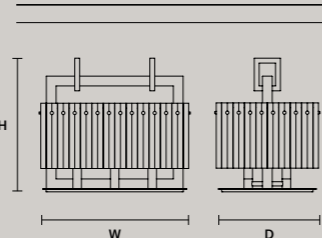

CREK TL 6

W 45 cm / 17.70"
D 31 cm / 12.20"
H 41 cm / 16.10"

STANDARD LIGHTING
6×E14×10 W MAX (NOT INCL.)