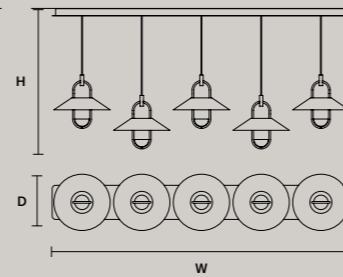

DIMMABLE

0-10V