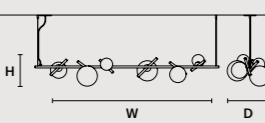

POSY BIL6		CE	UL
W	180 cm / 70.90"		
D	42 cm / 16.50"		
H	31 cm / 12.20"		
STANDARD LIGHTING			
2×G9×10 W MAX (NOT INCL.)* 4×E12×10 W MAX (NOT INCL.)**			

* BULB MAX
Ø 37 mm / 1.50" W 70 mm / 2.80"
** BULB MAX
Ø 37 mm / 1.50" W 110 mm / 4.30"