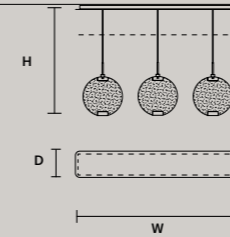

HORO C3 LN 125

W 125 cm / 49.20"
D 20 cm / 7.90"
H MAX 155 cm / 61.00"

STANDARD INTEGRATED LED LIGHTING
43,2 W CRI>95
3000 K – 4608 NOMINAL LM

ON REQUEST
43,2 W CRI>95
2700 K – 4392 NOMINAL LM

DIMMABLE
0-10V