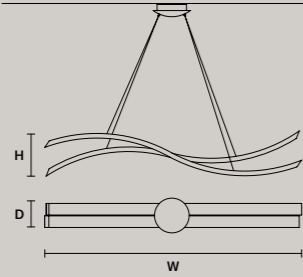

Libe

Telaio in metallo galvanizzato con diffusore in losanghe di cristallo opaco. Illuminazione LED.

Galvanised metal frame with a matt crystal lozenge diffuser. LED lighting.

Gestell aus galvanisch beschichtetem Metall mit Diffusor in matten Kristallrauten. LED-Leuchtmittel.

Marco de metal galvanizado con difusor en pastillas de cristal opaco. Iluminación LED.

Structure en métal galvanisé avec diffuseur en losanges en cristal mat. Éclairage à LED.

Каркас из оцинкованного металла с рассеивателем из пластин матового хрусталя. Светодиодный светильник.

电镀金属灯架，带不透明水晶菱形散光罩。LED 灯。

إطار معدني مجلفن مع ناشر من المعينات الكريستالية غير شفافة. الإنارة ليدي.

DISCOVER MORE

LIBE S160	
W	160 cm / 63.00"
D	16 cm / 6.30"
H	30 cm / 11.80"
STANDARD INTEGRATED LED LIGHTING	
104 W CRI>90 3000 K – 9770 NOMINAL LM	
ON REQUEST	
104 W CRI>90 2700 K – 9280 NOMINAL LM	
DIMMABLE	
1-10V	

LIBE S100	
W	100 cm / 39.40"
D	16 cm / 6.30"
H	20 cm / 7.90"
STANDARD INTEGRATED LED LIGHTING	
63 W CRI>90 3000 K – 5922 NOMINAL LM	
ON REQUEST	
63 W CRI>90 2700 K – 5620 NOMINAL LM	
DIMMABLE	
0-10V