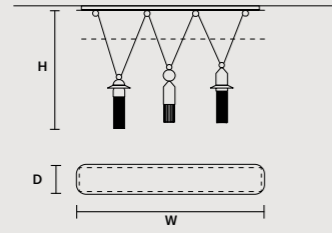

NAPPE C3 LN 125

W	125 cm / 49.20"
D	20 cm / 7.90"
H MAX	155 cm / 61.00"
INTEGRATED LED LIGHTING	
3 × 16,2 W CRI>90 3000 K - 2064 NOMINAL LM	
ON REQUEST	
3 × 16,2 W CRI>90 2700 K - 1960 NOMINAL LM	
DIMMABLE	
0-10V