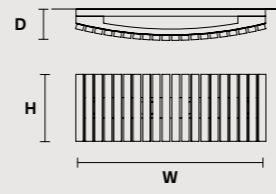

VEGAS A P VRT

W	28 cm / 11.00"
D	10 cm / 3.90"
H	38 cm / 15.00"
INTEGRATED LED LIGHTING	
7 W CRI>95 3000 K – 746 NOMINAL LM	
ON REQUEST	
7 W CRI>95 2700 K – 712 NOMINAL LM	
DIMMABLE	
0-10V	

VEGAS A G VRT

W	28 cm / 11.00"
D	10 cm / 3.90"
H	79 cm / 31.10"
INTEGRATED LED LIGHTING	
14 W CRI>95 3000 K – 1492 NOMINAL LM	
ON REQUEST	
14 W CRI>95 2700 K – 1424 NOMINAL LM	
DIMMABLE	
0-10V	

VEGAS A P

W	38 cm / 15.00"
D	10 cm / 3.90"
H	28 cm / 11.00"
INTEGRATED LED LIGHTING	
7 W CRI>95 3000 K – 746 NOMINAL LM	
ON REQUEST	
7 W CRI>95 2700 K – 712 NOMINAL LM	
DIMMABLE	
0-10V	

VEGAS A G

W	79 cm / 31.10"
D	10 cm / 3.90"
H	28 cm / 11.00"
INTEGRATED LED LIGHTING	
14 W CRI>95 3000 K – 1492 NOMINAL LM	
ON REQUEST	
14 W CRI>95 2700 K – 1424 NOMINAL LM	
DIMMABLE	
0-10V