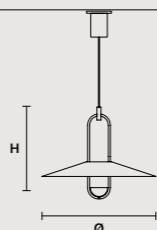

LUPPITER S1 M 55		CE	UL
Ø	55 cm / 21.70"		
H	44 cm / 17.30"		
STANDARD INTEGRATED LED LIGHTING			
UP	1,1 W CRI>90 3000 K – 140 NOMINAL LM		
DOWN	10,5 W CRI>90 3000 K – 1400 NOMINAL LM		
ON REQUEST			
UP	1,1 W CRI>90 2700 K – 130 NOMINAL LM		
DOWN	10,5 W CRI>90 2700 K – 1330 NOMINAL LM		
DIMMABLE			
TRIAC