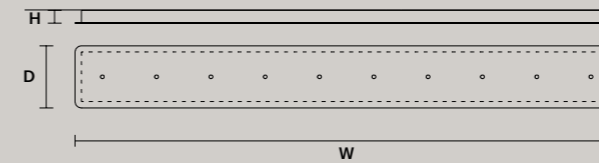

LINEAR CANOPY LN 175

SIZE	FINISHINGS	PRODUCT NAME
W 175 cm / 68.90"	● V91	POSY C10 LN 175
D 20 cm / 7.90"		
H 4 cm / 1.60"		

ROUND CANOPY RD 40

SIZE	FINISHINGS	PRODUCT NAME
Ø 40 cm / 15.70"	● V91	POSY C5 RD 40
H 4 cm / 1.60"		POSY S5