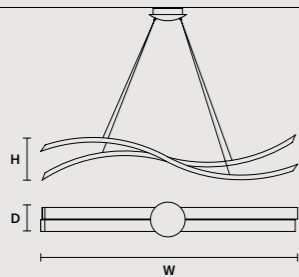

Libe

Metal frame with diffuser in opaque crystal lozenges. LED lighting.

LIBE S160		CE	UL
W	160 cm / 63.00"		
D	16 cm / 6.30"		
H	30 cm / 11.80"		
STANDARD INTEGRATED LED LIGHTING			
	104 W CRI>90		
	3000 K - 9770 NOMINAL LM		
ON REQUEST			
	104 W CRI>90		
	2700 K - 9280 NOMINAL LM		
DIMMABLE			
	1-10V