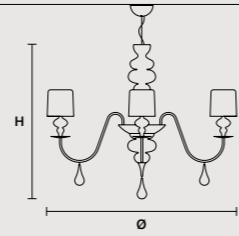

EVA S8

ø 90 cm / 35.40"
H 75 cm / 29.50"

STANDARD LIGHTING
8×E12×40 W MAX (NOT INCL.)