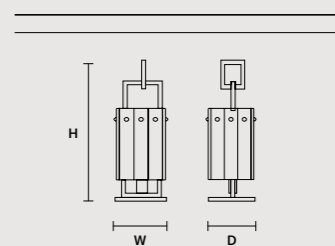

CREK TL 1

W	15.5 cm / 6.10"
D	15.5 cm / 6.10"
H	41.5 cm / 16.30"

STANDARD LIGHTING
1×E12×40 W MAX (NOT INCL.)