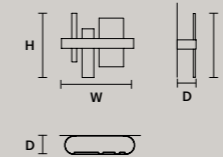

RIBBON A37	
W	37 cm / 14.60"
D	10 cm / 3.90"
H	33 cm / 13.00"
STANDARD INTEGRATED LED LIGHTING	
UP	3,51 W CRI>95 3000 K – 375 NOMINAL LM
DOWN	3,51 W CRI>95 3000 K – 375 NOMINAL LM
ON REQUEST	
UP	3,51 W CRI>95 2700 K – 357 NOMINAL LM
DOWN	3,51 W CRI>95 2700 K – 357 NOMINAL LM
DIMMABLE	
1-10V + PUSH	

v90 Nero opaco
Matt black