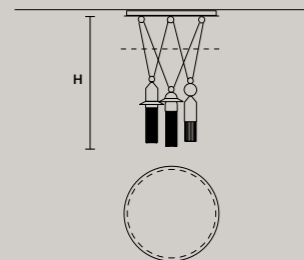

NAPPE C3 RD 60

∅ 60 cm / 23.60"
H MAX 155 cm / 61.00"

STANDARD INTEGRATED LED LIGHTING
3 x 16,2 W CRI>90
3000 K - 2064 NOMINAL LM

ON REQUEST
3 x 16,2 W CRI>90
2700 K - 1960 NOMINAL LM

DIMMABLE
1-10V + PUSH