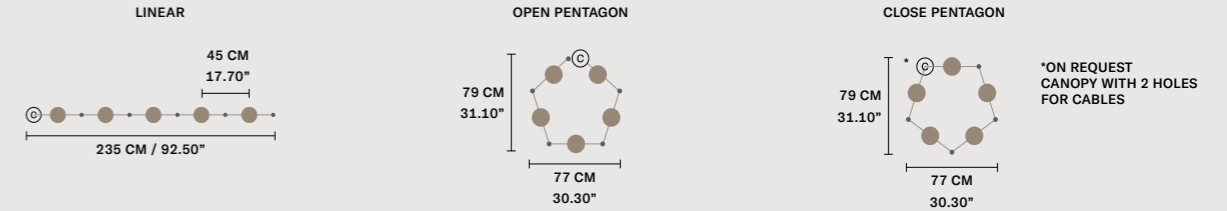

SUGGESTED CONFIGURATION FOR C5