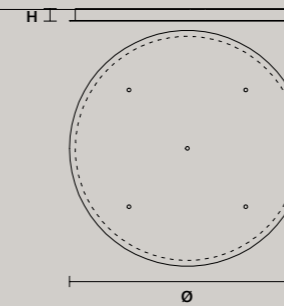

68 W CRI>90
3000 K – 8895 NOMINAL LM

ON REQUEST

68 W CRI>90
2700 K – 8480 NOMINAL LM

DIMMABLE

0-10V

SINGLE CANOPIES

SINGLE CANOPY

SIZE		FINISHINGS	PRODUCT NAME
Ø	8,5 cm / 3.30"	● V90	LUPPITER S1 P 33
H	11,5 cm / 4.50"		LUPPITER S1 M 33
			LUPPITER S1 G 33
			LUPPITER S1 P 55
			LUPPITER S1 M 55
			LUPPITER S1 G 55

MULTIPLE CANOPIES

LINEAR CANOPY LN 125

SIZE		FINISHINGS	PRODUCT NAME
W	125 cm / 49.20"	● V91	LUPPITER C3 LN 125
D	20 cm / 7.90"		
H	4 cm / 1.60"		

LINEAR CANOPY LN 175

SIZE		FINISHINGS	PRODUCT NAME
W	175 cm / 68.90"	● V91	LUPPITER C5 LN 175
D	20 cm / 7.90"		
H	4 cm / 1.60"		

ROUND CANOPY RD 60

SIZE		FINISHINGS	PRODUCT NAME
Ø	60 cm / 23.60"	● V91	LUPPITER C3 RD 60
H	4 cm / 1.60"		

ROUND CANOPY RD 80

SIZE		FINISHINGS	PRODUCT NAME
Ø	80 cm / 31.50"	● V91	LUPPITERC5 RD 80
H	4 cm / 1.60"		