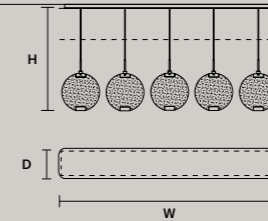

HORO C5 LN 175

W 175 cm / 68.90"
D 20 cm / 7.90"
H MAX 155 cm / 61.00"

STANDARD INTEGRATED LED LIGHTING
72 W CRI>95
3000 K – 7680 NOMINAL LM

ON REQUEST
72 W CRI>95
2700 K – 7320 NOMINAL LM

DIMMABLE
0-10V