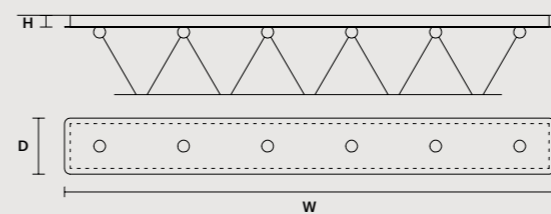

LINEAR CANOPY LN 175

SIZE	FINISHINGS	PRODUCT NAME
W 175 cm / 68.90" D 20 cm / 7.90" H 4 cm / 1.60"	V98	NAPPE C5 LN 175

ROUND CANOPY RD 40

SIZE	FINISHINGS	PRODUCT NAME
Ø 40 cm / 15.70" H 4 cm / 1.60"	V98	NAPPE C3 RD 40