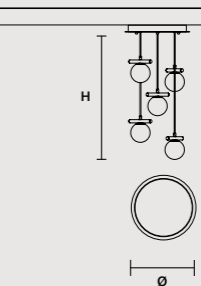

POSY C5 RD 40		CE	UL
Ø	40 cm / 15.70"		
H MAX	160 cm / 63.00"		
STANDARD LIGHTING			
5×G9×10 W MAX (NOT INCL.)*			

* BULB MAX
Ø 37 mm / 1.50" W 70 mm / 2.80"