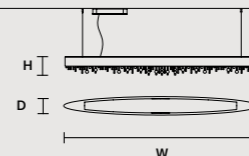

OLÀ S8 OV 210

W 210 cm / 82.70"
D 20 cm / 7.90"
H 20 cm / 7.90"

STANDARD LIGHTING
8×E12×40 W MAX (NOT INCL.)

STANDARD INTEGRATED LED LIGHTING

UP 15,6 W CRI>95
3000 K – 1536 NOMINAL LM
DOWN 70,2 W CRI>95
3000 K – 6912 NOMINAL LM

ON REQUEST
UP 15,6 W CRI>95
2700 K – 1464 NOMINAL LM
DOWN 70,2 W CRI>95
2700 K – 6588 NOMINAL LM

DIMMABLE
0-10V