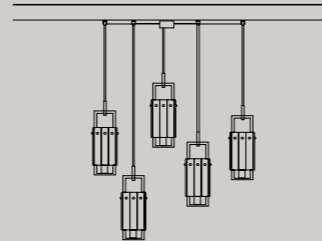

CREK S5

STANDARD LIGHTING
5×E14×10 W MAX (NOT INCL.)