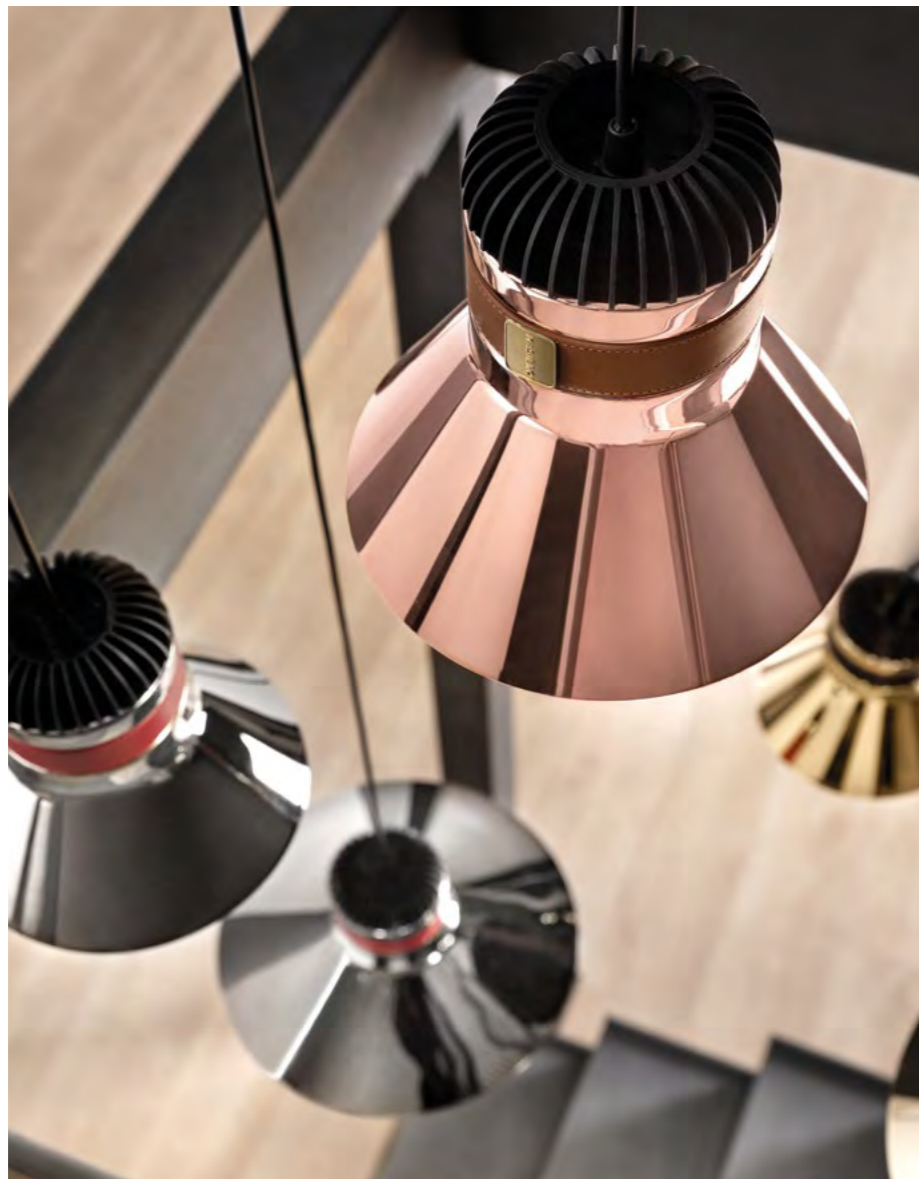

"As Awarded by The Chicago Athenaeum: Museum of Architecture and Design"

CORDEA S P
COMPOSITION

DESIGN BY
FAVARETTO/PARTNERS

SUSPENSION
TABLE LAMP

CORDEA S P
COMPOSITION

Cordea

Struttura in metallo galvanizzato decorata con cinturino in cuoio. Diffusore in vetro satinato bianco. Illuminazione a Led.

Galvanised metal structure decorated with a leather strap. White frosted glass diffuser. LED lighting.

Gestell aus galvanisch beschichtetem Metall verziert mit einem Lederband. Schirm aus weissem satiniertem Glas. LED-Leuchtmittel.