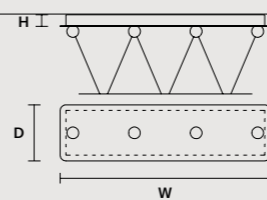

MULTIPLE CANOPIES

LINEAR CANOPY LN 75