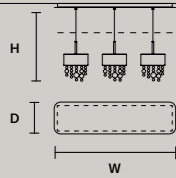

OLÀ C3 LN 75

W 75 cm / 29.50"
D 20 cm / 7.90"
H MAX 180 cm / 70.90"

STANDARD LIGHTING

6xG9x10 W MAX (NOT INCL.)

STANDARD INTEGRATED LED LIGHTING

DOWN 22,5 W CRI>90
3000 K – 3240 NOMINAL LM

ON REQUEST

DOWN 22,5 W CRI>90
2700 K – 3078 NOMINAL LM

DIMMABLE

1-10V + PUSH

OLÀ C5 LN 125

W 125 cm / 49.201"
D 20 cm / 7.90"
H MAX 180 cm / 70.90"

STANDARD LIGHTING

10xG9x10 W MAX (NOT INCL.)

STANDARD INTEGRATED LED LIGHTING

DOWN 37,5 W CRI>90
3000 K – 5400 NOMINAL LM

ON REQUEST

DOWN 37,5 W CRI>90
2700 K – 5130 NOMINAL LM