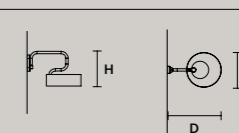

SOUND PL1	
ø	30 cm / 11.80"
H	13 cm / 5.10"
STANDARD LIGHTING	
1xG9x10 W MAX (NOT INCL.)*	
STANDARD INTEGRATED LED LIGHTING	
DOWN	5,5 W CRI>90 3000 K – 873 NOMINAL LM
ON REQUEST	
DOWN	5,5 W CRI>90 2700 K – 742 NOMINAL LM
DIMMABLE	
1-10V + PUSH	

SOUND A1	
W	30 cm / 11.80"
D	45 cm / 17.70"
H	30 cm / 11.80"
STANDARD LIGHTING	
1xG9x10 W MAX (NOT INCL.)*	
STANDARD INTEGRATED LED LIGHTING	
UP	4,4 W CRI>90 3000 K – 650 NOMINAL LM
DOWN	4,4 W CRI>90 3000 K – 650 NOMINAL LM
ON REQUEST	
UP	4,4 W CRI>90 2700 K – 552 NOMINAL LM
DOWN	4,4 W CRI>90 2700 K – 552 NOMINAL LM
DIMMABLE	
NO