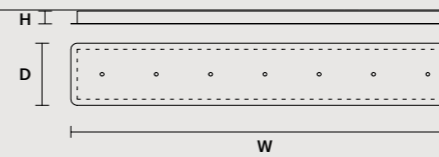

MULTIPLE CANOPIES

LINEAR CANOPY LN 75

SIZE		FINISHINGS	PRODUCT NAME
W	75 cm / 29.50"	● V91	POSY C5 LN 75
D	20 cm / 7.90"		
H	4 cm / 1.60"		

LINEAR CANOPY LN 125

SIZE		FINISHINGS	PRODUCT NAME
W	125 cm / 49.20"	● V91	POSY C7 LN 125
D	20 cm / 7.90"		
H	4 cm / 1.60"		