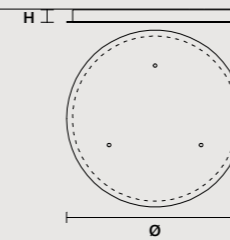

ROUND CANOPY RD 60

SIZE		FINISHINGS	PRODUCT NAME
Ø	60 cm / 23.60"	V98	CREK C3 RD 60
H	4 cm / 1.60"		

ROUND CANOPY RD 80

SIZE		FINISHINGS	PRODUCT NAME
Ø	80 cm / 31.50"	V98	CREK C5 RD 80
H	4 cm / 1.60"		

Ribbon