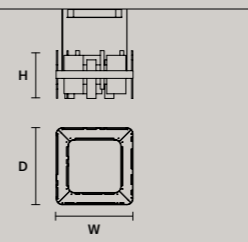

HONICÉ S50

W 50 cm / 19.70"
D 50 cm / 19.70"
H 33 cm / 13.00"

STANDARD INTEGRATED LED LIGHTING	
UP	15,21 W CRI>95 3000 K – 1622 NOMINAL LM
DOWN	32,76 W CRI>95 3000 K – 3494 NOMINAL LM
ON REQUEST	
UP	15,21 W CRI>95 2700 K – 1546 NOMINAL LM
DOWN	32,76 W CRI>95 2700 K – 3330 NOMINAL LM
DIMMABLE	
0-10V