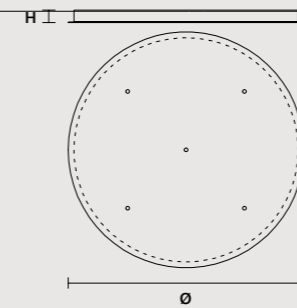

ROUND CANOPY RD 60

SIZE		FINISHINGS	PRODUCT NAME
Ø	60 cm / 23.60"	V98	CREK C3 RD 60
H	4 cm / 1.60"		

ROUND CANOPY RD 80

SIZE		FINISHINGS	PRODUCT NAME
Ø	80 cm / 31.50"	V98	CREK C5 RD 80
H	4 cm / 1.60"		

Ribbon