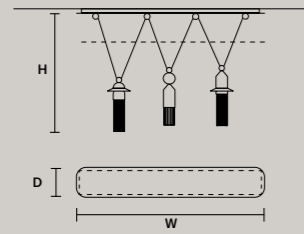

NAPPE C3 LN 125

W 125 cm / 49.20"
D 20 cm / 7.90"
H MAX 155 cm / 61.00"

STANDARD INTEGRATED LED LIGHTING
3 x 16,2 W CRI>90
3000 K - 2064 NOMINAL LM

ON REQUEST
3 x 16,2 W CRI>90
2700 K - 1960 NOMINAL LM

DIMMABLE
1-10V + PUSH