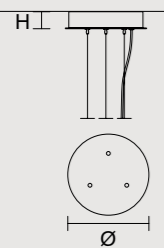

SINGLE CANOPY

SIZE	FINISHINGS	PRODUCT NAME
Ø 21 cm / 8.30"	F04	VEGAS S VRT70
H 4,5 cm / 1.80"		VEGAS S VRT90
		VEGAS S VRT140