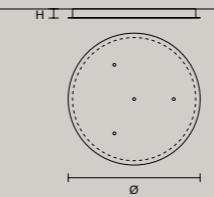

ROUND CANOPY RD 60

SIZE		FINISHINGS	PRODUCT NAME
Ø	60 cm / 23.60"	● V98	VOLLEE C4P RD 60
H	4 cm / 1.60"