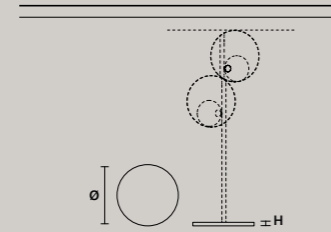

FLOOR LAMP BASE

H	1 cm / 0.40"
ø	40 cm / 15.70"

* ETL only for US market.
*G9 bulbs also valid for USA market.

SINGLE CANOPIES

SINGLE CANOPY

SIZE	FRAME FINISHINGS	CANOPIY FINISHINGS	PRODUCT NAME	LIGHTING
ø 12,1 cm / 4.80"	G12	G12	SOUND S1	LED
H 10 cm / 3.90"	G18+V90	G18+V90	SOUND S1	STANDARD
			SOUND S6	STANDARD

SINGLE CANOPY

SIZE	FRAME FINISHINGS	CANOPIY FINISHINGS	PRODUCT NAME	LIGHTING
ø 12,1 cm / 4.80"	G12	G12	SOUND S6	LED
H 15 cm / 5.90"	G18+V90	G18+V90		

SINGLE CANOPY

SIZE	FRAME FINISHINGS	CANOPIY FINISHINGS	PRODUCT NAME	LIGHTING
ø 7 cm / 2.80"	G12	G12	SOUND BIL 5	STANDARD
H 2,5 cm / 1.00"	G18+V90	G18+V90	SOUND BIL 3	STANDARD

SINGLE CANOPY

SIZE	FRAME FINISHINGS	CANOPIY FINISHINGS	PRODUCT NAME	LIGHTING
ø 18 cm / 7.10"	G12	G12	SOUND BIL 5	LED
H 4 cm / 1.60"	G18+V90	G18+V90	SOUND BIL 3	LED

SINGLE CANOPY

SIZE	FRAME FINISHINGS	CANOPIY FINISHINGS	PRODUCT NAME	LIGHTING
ø 18 cm / 7.10"	G12	G12	SOUND OR 3	LED
H 4 cm / 1.60"	G18+V90	G18+V90	SOUND OR 3	STANDARD

SINGLE CANOPY

SIZE	FRAME FINISHINGS	CANOPIY FINISHINGS	PRODUCT NAME	LIGHTING
ø 18 cm / 7.10"	G12	G12	SOUND OR 6	LED
H 4 cm / 1.60"	G18+V90	G18+V90	SOUND OR 6	STANDARD