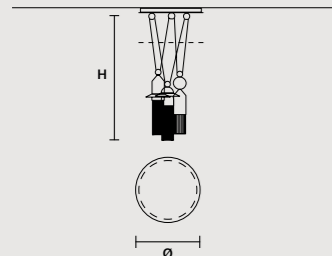

NAPPE C3 RD 40

∅	40 cm / 15.70"
H MAX	155 cm / 61.00"
INTEGRATED LED LIGHTING	
3 × 16,2 W CRI>90 3000 K - 2064 NOMINAL LM	
ON REQUEST	
3 × 16,2 W CRI>90 2700 K - 1960 NOMINAL LM	
DIMMABLE	
0-10V