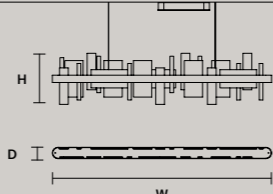

RIBBON S150	
W	150 cm / 59.10"
D	8 cm / 3.10"
H	33 cm / 13.00"
STANDARD INTEGRATED LED LIGHTING	
UP	17 W CRI>95 3000 K – 1813 NOMINAL LM
DOWN	33,5 W CRI>95 3000 K – 3573 NOMINAL LM
ON REQUEST	
UP	17 W CRI>95 2700 K – 1728 NOMINAL LM
DOWN	33,5 W CRI>95 2700 K – 3405 NOMINAL LM
DIMMABLE	
0-10V