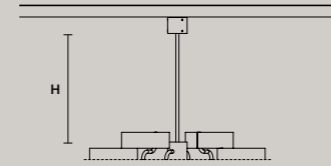

SOUND ROD S6**

H	A: 30 cm / 11.80" B: 50 cm / 19.70" C: 70 cm / 27.60"