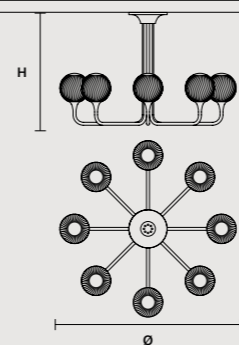

TEE PL6 95

∅ 94 cm / 37.00"
H 66.5 cm / 26.20"

STANDARD LIGHTING

6×E12×40 W MAX (NOT INCL.)
* BULB MAX
∅ 37 mm/1.50" W max 150 mm/5.90"

TEE PL8 RD 120

∅ 120 cm / 47.20"
H 76.5 cm / 30.10"

STANDARD LIGHTING

8×E12×40 W MAX (NOT INCL.)
* BULB MAX
∅ 37 mm/1.50" W max 150 mm/5.90"