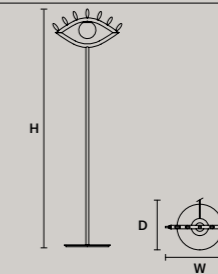

VISIO STL M1	
W	48 cm / 18.90"
D	32 cm / 12.60"
H	166.5 cm / 65.60"
STANDARD INTEGRATED LED LIGHTING	
5,5 W CRI>90 3000 K – 645 NOMINAL LM	
ON REQUEST	
5,5 W CRI>90 2700 K – 612 NOMINAL LM	
DIMMABLE	
OWN BUTTON