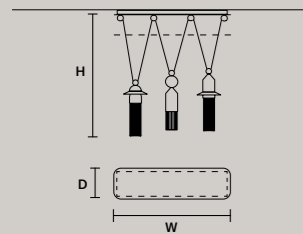

NAPPE C3 LN 75

W 75 cm / 29.50"
D 20 cm / 7.90"
H MAX 155 cm / 61.00"

STANDARD INTEGRATED LED LIGHTING
3 x 16,2 W CRI>90
3000 K - 2064 NOMINAL LM

ON REQUEST
3 x 16,2 W CRI>90
2700 K - 1960 NOMINAL LM

DIMMABLE
1-10V + PUSH