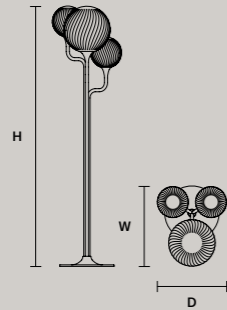

TEE STL3

W 52 cm / 20.50"
D 45 cm / 17.70"
H 170 cm / 66.90"

STANDARD LIGHTING
2×E14×15 W MAX (NOT INCL.)*
1×E27×20 W MAX (NOT INCL.)**
* BULB MAX
Ø 37 mm/1.50" W max 150 mm/5.90"
** BULB MAX
Ø 62 mm/2.40" W max 185 mm/7.30"