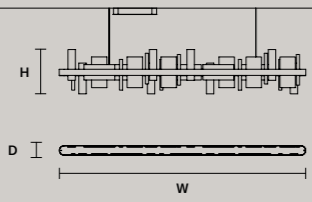

Honicé

Struttura in metallo con diffusore in onice naturale. Illuminazione a LED.

Metal frame with natural onyx diffuser. LED lighting.

Gestell aus Metall mit Diffusor aus natürlichem Onyx. LED-Beleuchtung.

Estructura de metal con difusor en ónix natural. Iluminación LED.

Structure en métal avec diffuseur en onyx naturel. Éclairage à LED.

Металлический каркас с рассеивателем из природного оникса. Светодиодное освещение.

这种灯具具有金属结构，然而光扩散是缟玛瑙。LED照明。

هيكل معدني مع ناشر من الأونيكس الطبيعي. إضاءة ليد.

v99 Oro opaco verniciato
Painted matt gold

G01 Brunito*
Burnished

*NOT AVAILABLE FOR HONICÉ S80 AND HONICÉ S50

Onice
Onyx

DISCOVER MORE

HONICÉ S200

W 200 cm / 78.70"
D 8 cm / 3.10"
H 33 cm / 13.00"

STANDARD INTEGRATED LED LIGHTING	
UP	21,1 W CRI>95 3000 K – 2250 NOMINAL LM
DOWN	44,46 W CRI>95 3000 K – 4742 NOMINAL LM
ON REQUEST	
UP	21,1 W CRI>95 2700 K – 2145 NOMINAL LM
DOWN	44,46 W CRI>95 2700 K – 4520 NOMINAL LM
DIMMABLE	
0-10V