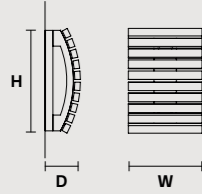

VEGAS A P VRT

W	28 cm / 11.00"
D	10 cm / 3.90"
H	38 cm / 15.00"
INTEGRATED LED LIGHTING	
7 W CRI>95 3000 K – 746 NOMINAL LM	
ON REQUEST	
7 W CRI>95 2700 K – 712 NOMINAL LM	
DIMMABLE	
0-10V	

VEGAS A G VRT

W	28 cm / 11.00"
D	10 cm / 3.90"
H	79 cm / 31.10"
INTEGRATED LED LIGHTING	
14 W CRI>95 3000 K – 1492 NOMINAL LM	
ON REQUEST	
14 W CRI>95 2700 K – 1424 NOMINAL LM	
DIMMABLE	
0-10V	

VEGAS A P

W	38 cm / 15.00"
D	10 cm / 3.90"
H	28 cm / 11.00"
INTEGRATED LED LIGHTING	
7 W CRI>95 3000 K – 746 NOMINAL LM	
ON REQUEST	
7 W CRI>95 2700 K – 712 NOMINAL LM	
DIMMABLE	
0-10V	

VEGAS A G

W	79 cm / 31.10"
D	10 cm / 3.90"
H	28 cm / 11.00"
INTEGRATED LED LIGHTING	
14 W CRI>95 3000 K – 1492 NOMINAL LM	
ON REQUEST	
14 W CRI>95 2700 K – 1424 NOMINAL LM	
DIMMABLE	
0-10V