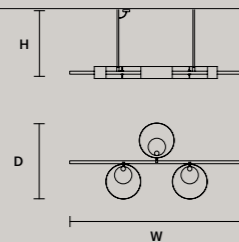

SOUND BIL3	
W	134 cm / 52.80"
D	64 cm / 25.20"
H	58 cm / 22.80"
WITH ROD B**	
STANDARD LIGHTING	
3xG9x10 W MAX (NOT INCL.)*	
STANDARD INTEGRATED LED LIGHTING	
UP	13,5 W CRI>90 3000 K – 1950 NOMINAL LM
DOWN	13,5 W CRI>90 3000 K – 1950 NOMINAL LM
ON REQUEST	
UP	13,5 W CRI>90 2700 K – 1657 NOMINAL LM
DOWN	13,5 W CRI>90 2700 K – 1657 NOMINAL LM
DIMMABLE	
1-10V + PUSH