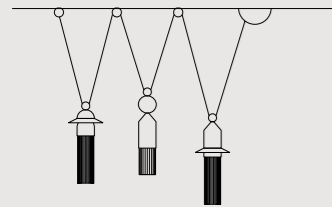

NAPPE C3

INTEGRATED LED LIGHTING
3 × 16,2 W CRI>90 3000 K - 2064 NOMINAL LM
ON REQUEST
3 × 16,2 W CRI>90 2700 K - 1960 NOMINAL LM
DIMMABLE
0-10V