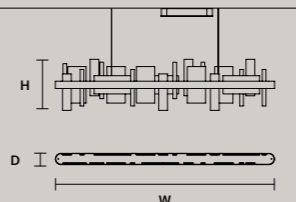

HONICÉ S150

W 150 cm / 59.10"
D 8 cm / 3.10"
H 33 cm / 13.00"

STANDARD INTEGRATED LED LIGHTING	
UP	17 W CRI>95 3000 K – 1813 NOMINAL LM
DOWN	33,5 W CRI>95 3000 K – 3573 NOMINAL LM
ON REQUEST	
UP	17 W CRI>95 2700 K – 1728 NOMINAL LM
DOWN	33,5 W CRI>95 2700 K – 3405 NOMINAL LM
DIMMABLE	
0-10V