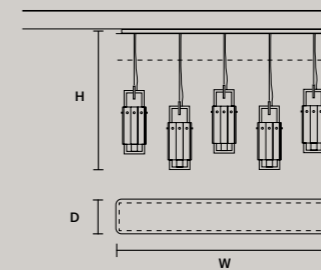

CREK C5 LN 125

W 125 cm / 49.20"
D 20 cm / 7.90"
H MAX 195 cm / 76.80"

STANDARD LIGHTING
5×E14×10 W MAX (NOT INCL.)