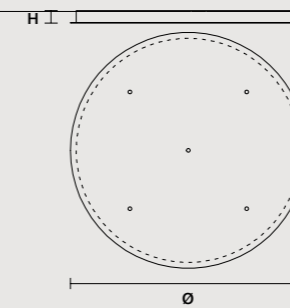

0-10V

SINGLE CANOPIES

SINGLE CANOPY

SIZE		FINISHINGS	PRODUCT NAME
Ø	12 cm / 4.70"	● V90	LUPPITER S1 P 33
H	11,7 cm / 4.60"		LUPPITER S1 M 33
			LUPPITER S1 G 33
			LUPPITER S1 P 55
			LUPPITER S1 M 55
			LUPPITER S1 G 55

MULTIPLE CANOPIES

LINEAR CANOPY LN 125

SIZE		FINISHINGS	PRODUCT NAME
W	125 cm / 49.20"	● V91	LUPPITER C3 LN 125
D	20 cm / 7.90"		
H	4 cm / 1.60"		

LINEAR CANOPY LN 175

SIZE		FINISHINGS	PRODUCT NAME
W	175 cm / 68.90"	● V91	LUPPITER C5 LN 175
D	20 cm / 7.90"		
H	4 cm / 1.60"		

ROUND CANOPY RD 60

SIZE		FINISHINGS	PRODUCT NAME
Ø	60 cm / 23.60"	● V91	LUPPITER C3 RD 60
H	4 cm / 1.60"		

ROUND CANOPY RD 80

SIZE		FINISHINGS	PRODUCT NAME
Ø	80 cm / 31.50"	● V91	LUPPITERC5 RD 80
H	4 cm / 1.60"		