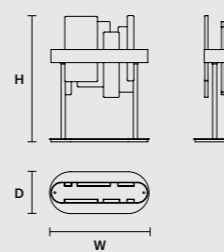

HONICÉ TL		CE
W	38 cm / 15.00"	
D	16 cm / 6.30"	
H	48 cm / 18.90"	
STANDARD INTEGRATED LED LIGHTING		
UP	6 W CRI>95 3000 K – 640 NOMINAL LM	
DOWN	6 W CRI>95 3000 K – 640 NOMINAL LM	
ON REQUEST		
UP	6 W CRI>95 2700 K – 610 NOMINAL LM	
DOWN	6 W CRI>95 2700 K – 610 NOMINAL LM	
DIMMABLE		
	OWN BUTTON