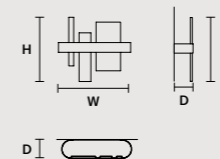

HONICÉ A37		CE	UL
W	37 cm / 14.60"		
D	10 cm / 3.90"		
H	33 cm / 13.00"		
STANDARD INTEGRATED LED LIGHTING			
UP	3,51 W CRI>95 3000 K – 375 NOMINAL LM		
DOWN	3,51 W CRI>95 3000 K – 375 NOMINAL LM		
ON REQUEST			
UP	3,51 W CRI>95 2700 K – 357 NOMINAL LM		
DOWN	3,51 W CRI>95 2700 K – 357 NOMINAL LM		
DIMMABLE			
	0-10V