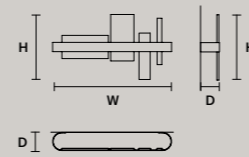

RIBBON A65	
W	65 cm / 25.60"
D	10 cm / 3.90"
H	33 cm / 13.00"
STANDARD INTEGRATED LED LIGHTING	
UP	5,8 W CRI>95 3000 K – 618 NOMINAL LM
DOWN	5,8 W CRI>95 3000 K – 618 NOMINAL LM
ON REQUEST	
UP	5,8 W CRI>95 2700 K – 589 NOMINAL LM
DOWN	5,8 W CRI>95 2700 K – 589 NOMINAL LM
DIMMABLE	
1-10V + PUSH