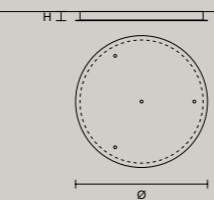

ROUND CANOPY RD 60

SIZE		FINISHINGS	PRODUCT NAME
Ø	60 cm / 23.60"	● V98	VOLLEE C4G RD 60
H	4 cm / 1.60"