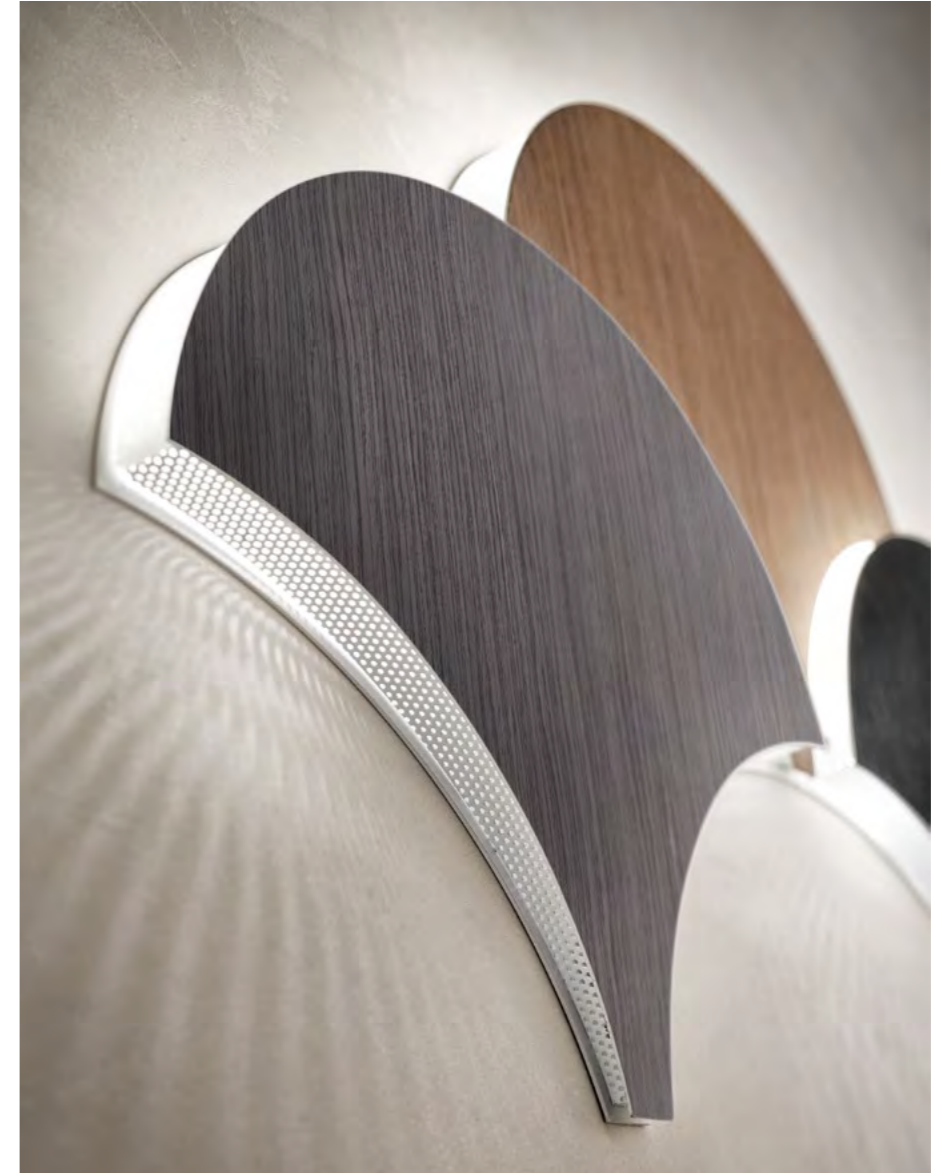

PALM A40 COMPOSITION