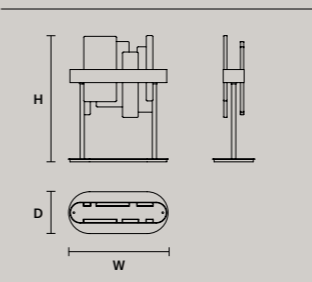

HONICÉ TL

W 38 cm / 15.00"
D 16 cm / 6.30"
H 48 cm / 18.90"

STANDARD INTEGRATED LED LIGHTING	
UP	6 W CRI>95 3000 K – 640 NOMINAL LM
DOWN	6 W CRI>95 3000 K – 640 NOMINAL LM
ON REQUEST	
UP	6 W CRI>95 2700 K – 610 NOMINAL LM
DOWN	6 W CRI>95 2700 K – 610 NOMINAL LM
DIMMABLE	
OWN BUTTON