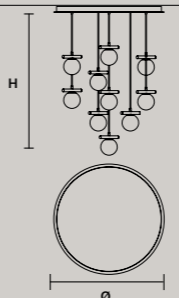

POSY C10 RD 80	
Ø	80 cm / 31.50"
H MAX	160 cm / 63.00"
STANDARD LIGHTING	
10xG9x10 W MAX (NOT INCL.)*	

* BULB MAX	Ø 37 mm/1.50" W 70 mm/2.80"