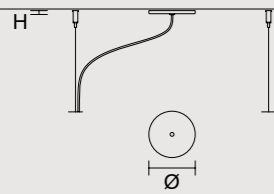

SINGLE CANOPY

SIZE		FINISHINGS	PRODUCT NAME
Ø	12 cm / 4.70"	G18	CREK S5
H	2,7 cm / 1.10"		

SINGLE CANOPY

SIZE		FINISHINGS	PRODUCT NAME
Ø	12 cm / 4.70"	G18	CREK S10
H	0,8 cm / 0.30"		CREK S14

MULTIPLE CANOPIES