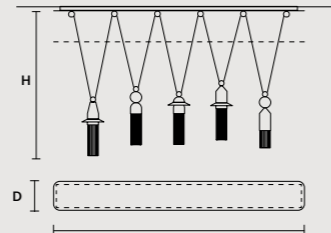

NAPPE C5 LN 175

W	175 cm / 68.90"
D	20 cm / 7.90"
H MAX	155 cm / 61.00"
INTEGRATED LED LIGHTING	
5 × 27 W CRI>90 3000 K - 3440 NOMINAL LM	
ON REQUEST	
5 × 27 W CRI>90 2700 K - 3268 NOMINAL LM	
DIMMABLE	
0-10V