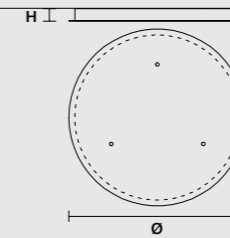

0-10V

SINGLE CANOPIES

SINGLE CANOPY

SIZE		FINISHINGS	PRODUCT NAME
Ø	12 cm / 4.70"	● V90	LUPPITER S1 P 33
H	11,7 cm / 4.60"		LUPPITER S1 M 33
			LUPPITER S1 G 33
			LUPPITER S1 P 55
			LUPPITER S1 M 55
			LUPPITER S1 G 55

MULTIPLE CANOPIES

LINEAR CANOPY LN 125

SIZE		FINISHINGS	PRODUCT NAME
W	125 cm / 49.20"	● V91	LUPPITER C3 LN 125
D	20 cm / 7.90"		
H	4 cm / 1.60"		

LINEAR CANOPY LN 175

SIZE		FINISHINGS	PRODUCT NAME
W	175 cm / 68.90"	● V91	LUPPITER C5 LN 175
D	20 cm / 7.90"		
H	4 cm / 1.60"		

ROUND CANOPY RD 60

SIZE		FINISHINGS	PRODUCT NAME
Ø	60 cm / 23.60"	● V91	LUPPITER C3 RD 60
H	4 cm / 1.60"		

ROUND CANOPY RD 80

SIZE		FINISHINGS	PRODUCT NAME
Ø	80 cm / 31.50"	● V91	LUPPITERC5 RD 80
H	4 cm / 1.60"		