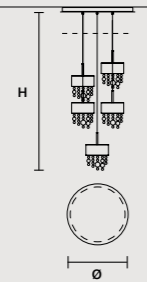

DIMMABLE

0-10V

OLÀ C7 RD 80

∅ 80 cm / 31.50"
H MAX 180 cm / 70.90"

STANDARD LIGHTING
7×E12×40 W MAX (NOT INCL.)

STANDARD INTEGRATED LED LIGHTING

DOWN 52.5 W CRI>90
3000 K – 7560 NOMINAL LM

ON REQUEST

DOWN 52,5 W CRI>90
2700 K – 7182 NOMINAL LM