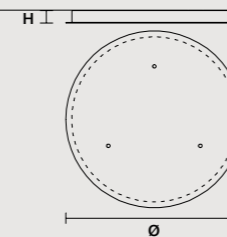

ROUND CANOPY RD 60

SIZE		FINISHINGS	PRODUCT NAME
Ø	60 cm / 23.60"	● V91	CORDEA C3 RD 60
H	4 cm / 1.60"