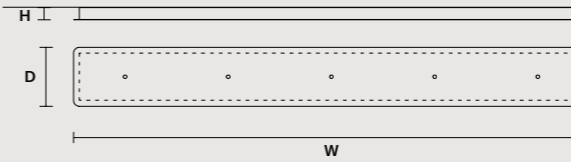

LINEAR CANOPY LN 175

SIZE		FINISHINGS	PRODUCT NAME
W	175 cm / 68.90"	V98	HORO C5 LN 175
D	20 cm / 7.90"		
H	4 cm / 1.60"