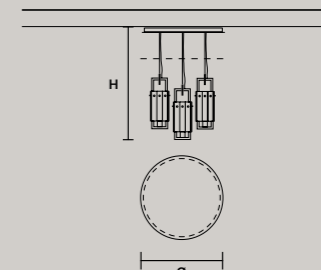

CREK C3 RD 60

ø 60 cm / 23.60"
H MAX 195 cm / 76.80"

STANDARD LIGHTING
3×E14×10 W MAX (NOT INCL.)