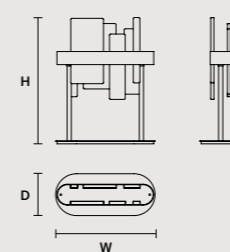

RIBBON TL		CE
W	38 cm / 15.00"	
D	16 cm / 6.30"	
H	48 cm / 18.90"	
STANDARD INTEGRATED LED LIGHTING		
UP	6 W CRI>95 3000 K – 640 NOMINAL LM	
DOWN	6 W CRI>95 3000 K – 640 NOMINAL LM	
ON REQUEST		
UP	6 W CRI>95 2700 K – 610 NOMINAL LM	
DOWN	6 W CRI>95 2700 K – 610 NOMINAL LM	
DIMMABLE		
	OWN BUTTON