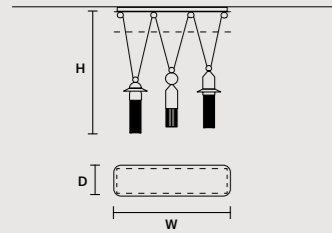

NAPPE C3 LN 75

W	75 cm / 29.50"
D	20 cm / 7.90"
H MAX	155 cm / 61.00"
INTEGRATED LED LIGHTING	
3 × 16,2 W CRI>90 3000 K - 2064 NOMINAL LM	
ON REQUEST	
3 × 16,2 W CRI>90 2700 K - 1960 NOMINAL LM	
DIMMABLE	
0-10V