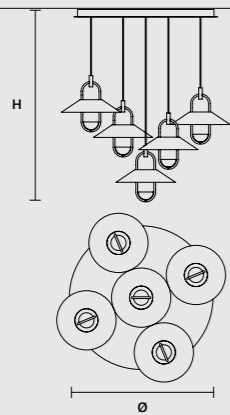

DIMMABLE

0-10V