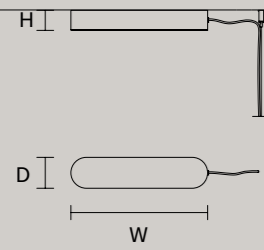

SINGLE CANOPIES

SINGLE CANOPY

SIZE		FRAME FINISHINGS	CANOPY FINISHINGS	PRODUCT NAME
W	35,5 cm / 14.00"	● V99	● V99	HONICÉ S200
D	8 cm / 3.10"	● G01*	● G01*	HONICÉ S150
H	5,2 cm / 2.00"			HONICÉ S100
				HONICÉ S70
				HONICÉ S80
				HONICÉ S50

*NOT AVAILABLE FOR HONICÉ S80
AND HONICÉ S50