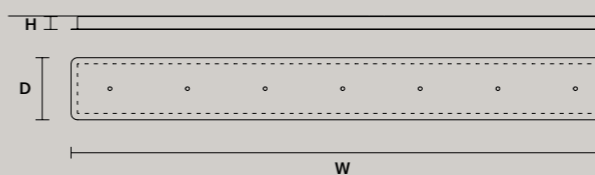

LINEAR CANOPY LN 175

SIZE	FINISHINGS	PRODUCT NAME
W 175 cm / 68.90"	V98	VEGAS C7 LN 175
D 20 cm / 7.90"		
H 4 cm / 1.60"		

ROUND CANOPY RD 40

SIZE	FINISHINGS	PRODUCT NAME
Ø 40 cm / 15.70"	V98	VEGAS C3 RD 40
H 4 cm / 1.60"