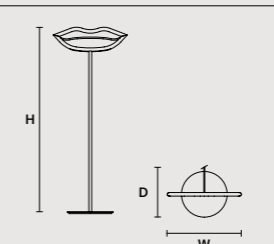

VISIO STL M4		CE	UL
W	52 cm / 20.50"		
D	32 cm / 12.60"		
H	129 cm / 50.80"		
STANDARD INTEGRATED LED LIGHTING			
	5,3 W CRI>90		
	3000 K – 546,6 NOMINAL LM		
ON REQUEST			
	5,3 W CRI>90		
	2700 K – 519 NOMINAL LM		
DIMMABLE			
	NO