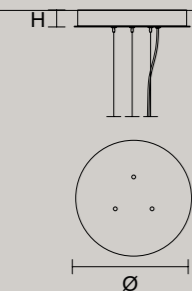

SINGLE CANOPY

SIZE	FINISHINGS	PRODUCT NAME
Ø 30 cm / 11.80"	F04	VEGAS S VRT180
H 4,5 cm / 1.80"