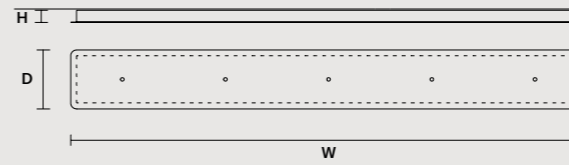

LINEAR CANOPY LN 175

SIZE		FINISHINGS	PRODUCT NAME
W	175 cm / 68.90"	● V91	CORDEA C5 LN 175
D	20 cm / 7.90"		
H	4 cm / 1.60"		

ROUND CANOPY RD 40

SIZE		FINISHINGS	PRODUCT NAME
Ø	40 cm / 15.70"	● V91	CORDEA C3 RD 40
H	4 cm / 1.60"