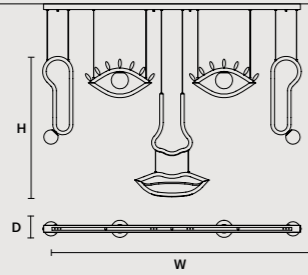

0-10V

SINGLE CANOPIES

SINGLE CANOPY

SIZE		FINISHINGS	PRODUCT NAME
Ø	12 cm / 4.70"	● V90	LUPPITER S1 P 33
H	11,7 cm / 4.60"		LUPPITER S1 M 33
			LUPPITER S1 G 33
			LUPPITER S1 P 55
			LUPPITER S1 M 55
			LUPPITER S1 G 55

MULTIPLE CANOPIES

ROUND CANOPY RD 40

SIZE	FINISHINGS	PRODUCT NAME
Ø 40 cm / 15.70"	● V91	VISIO C3 M2 RD 40
H 4 cm / 1.60"		

ROUND CANOPY RD 60

SIZE	FINISHINGS	PRODUCT NAME
Ø 60 cm / 23.60"	● V91	VISIO C3 M1 RD 60
H 4 cm / 1.60"		

ROUND CANOPY RD 80

SIZE	FINISHINGS	PRODUCT NAME
Ø 80 cm / 31.50"	● V91	VISIO C5 RD 80
H 4 cm / 1.60"		

Visio

Painted metal structure. Opal white Murano triplex glass diffuser. LED lighting.

v87 Foundant Chocolate

Triplex Murano glass

VISIO S FULL		CE	UL
W	182 cm / 71.70"		
D	12 cm / 4.70"		
H	99 cm / 39.00"		
STANDARD INTEGRATED LED LIGHTING			
	32,6 W CRI>90		
	3000 K – 3673 NOMINAL LM		
ON REQUEST			
	32,6 W CRI>90		
	2700 K – 3489 NOMINAL LM		
DIMMABLE			
	0-10V		