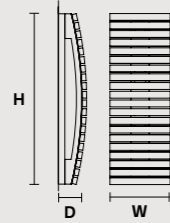

VEGAS A P VRT

W	28 cm / 11.00"
D	10 cm / 3.90"
H	38 cm / 15.00"
INTEGRATED LED LIGHTING	
7 W CRI>95 3000 K – 746 NOMINAL LM	
ON REQUEST	
7 W CRI>95 2700 K – 712 NOMINAL LM	
DIMMABLE	
0-10V	

VEGAS A G VRT

W	28 cm / 11.00"
D	10 cm / 3.90"
H	79 cm / 31.10"
INTEGRATED LED LIGHTING	
14 W CRI>95 3000 K – 1492 NOMINAL LM	
ON REQUEST	
14 W CRI>95 2700 K – 1424 NOMINAL LM	
DIMMABLE	
0-10V	

VEGAS A P

W	38 cm / 15.00"
D	10 cm / 3.90"
H	28 cm / 11.00"
INTEGRATED LED LIGHTING	
7 W CRI>95 3000 K – 746 NOMINAL LM	
ON REQUEST	
7 W CRI>95 2700 K – 712 NOMINAL LM	
DIMMABLE	
0-10V	

VEGAS A G

W	79 cm / 31.10"
D	10 cm / 3.90"
H	28 cm / 11.00"
INTEGRATED LED LIGHTING	
14 W CRI>95 3000 K – 1492 NOMINAL LM	
ON REQUEST	
14 W CRI>95 2700 K – 1424 NOMINAL LM	
DIMMABLE	
0-10V