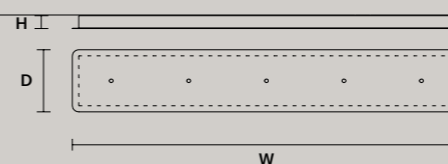

LINEAR CANOPY LN 75

SIZE	FINISHINGS	PRODUCT NAME
W 75 cm / 29.50"	V98	VEGAS C3 LN 75
D 20 cm / 7.90"		
H 4 cm / 1.60"		

LINEAR CANOPY LN 125

SIZE	FINISHINGS	PRODUCT NAME
W 125 cm / 49.20"	V98	VEGAS C5 LN 125
D 20 cm / 7.90"		
H 4 cm / 1.60"		