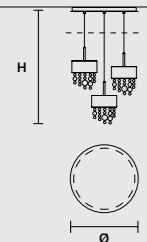

DIMMABLE

0-10V

OLÀ C5 RD 60

∅ 60 cm / 23.60"
H MAX 180 cm / 70.90"

STANDARD LIGHTING
5×E12×40 W MAX (NOT INCL.)

STANDARD INTEGRATED LED LIGHTING

DOWN 37.5 W CRI>90
3000 K – 5400 NOMINAL LM

ON REQUEST

DOWN 37,5 W CRI>90
2700 K – 5130 NOMINAL LM