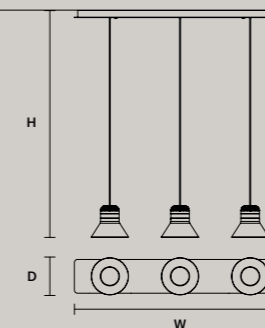

CORDEA C3 LN 125		CCC	CE	UL
W	125 cm / 49.20"			
D	22 cm / 8.70"			
H MAX	170 cm / 66.90"			
STANDARD INTEGRATED LED LIGHTING				
30 W CRI>90 3000 K - 4530 NOMINAL LM				
ON REQUEST				
30 W CRI>90 2700 K - 3810 NOMINAL LM				
DIMMABLE				
1-10V + PUSH