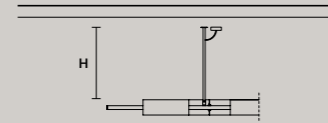

SOUND ROD S1**

H	A: 11 cm / 4.30" B: 31 cm / 12.20" C: 51 cm / 20.10"
---	--

SOUND ROD S6**

H	A: 30 cm / 11.80" B: 50 cm / 19.70" C: 70 cm / 27.60"
---	---

SOUND ROD BIL5** - BIL3**

H	A: 30 cm / 11.80" B: 50 cm / 19.70" C: 70 cm / 27.60"
---	---