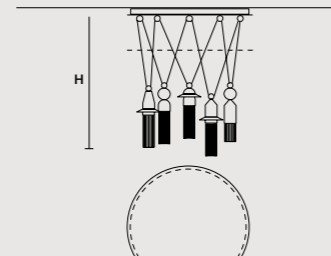

NAPPE C5 RD 80

∅	80 cm / 31.50"
H MAX	155 cm / 61.00"
INTEGRATED LED LIGHTING	
5 × 27 W CRI>90 3000 K - 3440 NOMINAL LM	
ON REQUEST	
5 × 27 W CRI>90 2700 K - 3268 NOMINAL LM	
DIMMABLE	
0-10V