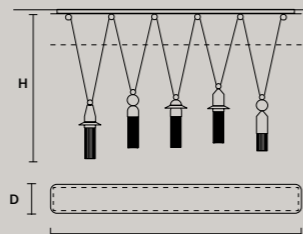

NAPPE C5 LN 175

W 175 cm / 68.90"
D 20 cm / 7.90"
H MAX 155 cm / 61.00"

STANDARD INTEGRATED LED LIGHTING
5 x 27 W CRI>90
3000 K - 3440 NOMINAL LM

ON REQUEST
5 x 27 W CRI>90
2700 K - 3268 NOMINAL LM

DIMMABLE
1-10V + PUSH