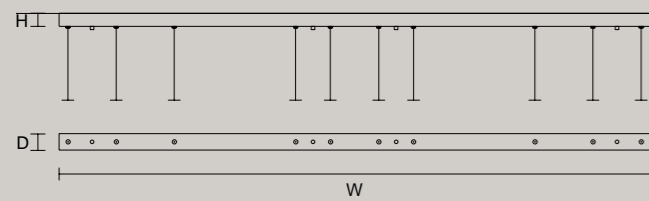

0-10V

SINGLE CANOPIES

SINGLE CANOPY

SIZE		FINISHINGS	PRODUCT NAME
Ø	12 cm / 4.70"	● V90	LUPPITER S1 P 33
H	11,7 cm / 4.60"		LUPPITER S1 M 33
			LUPPITER S1 G 33
			LUPPITER S1 P 55
			LUPPITER S1 M 55
			LUPPITER S1 G 55

VISIO C5 RD 80 

∅ 80 cm / 31.50"
H MAX 150 cm / 59.10"

STANDARD INTEGRATED LED LIGHTING

27,5 W CRI>90
3000 K – 3225 NOMINAL LM

ON REQUEST

27,5 W CRI>90
2700 K – 3063 NOMINAL LM

DIMMABLE

1-10V + PUSH

SINGLE CANOPIES

SINGLE CANOPY

SIZE	FINISHINGS	PRODUCT NAME
W 28 cm / 11.00"	● V87	VISIO S M2
D 5 cm / 2.00"		VISIO S M4
H 4 cm / 1.60"		

SINGLE CANOPY

SIZE	FINISHINGS	PRODUCT NAME
W 45 cm / 17.70"	● V87	VISIO S M1
D 5 cm / 2.00"		
H 4 cm / 1.60"		

SINGLE CANOPY

SIZE	FINISHINGS	PRODUCT NAME
W 100 cm / 39.40"	● V87	VISIO S 1/2
D 5 cm / 2.00"		
H 4 cm / 1.60"		

SINGLE CANOPY

SIZE	FINISHINGS	PRODUCT NAME
W 180 cm / 70.90"	● V87	VISIO S FULL
D 5 cm / 2.00"		
H 4 cm / 1.60"		