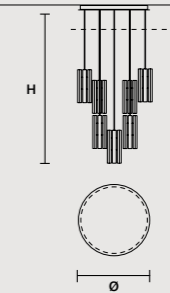

VEGAS C3 RD 40

ø	40 cm / 15.70"
H MAX	150 cm / 59.10"
INTEGRATED LED LIGHTING	
16,2 W CRI>90 3000K – 2064 Nominal lm	
ON REQUEST	
16,2 W CRI>90 2700 K – 1960 NOMINAL LM	
DIMMABLE	
0-10V	

VEGAS C5 RD 60

ø	60 cm / 23.60"
H MAX	150 cm / 59.10"
INTEGRATED LED LIGHTING	
27 W CRI>90 3000K – 3440 Nominal lm	
ON REQUEST	
27 W CRI>90 2700 K – 3268 NOMINAL LM	
DIMMABLE	
0-10V	

VEGAS C7 RD 80

ø	80 cm / 31.50"
H MAX	150 cm / 59.10"
INTEGRATED LED LIGHTING	
37,8 W CRI>90 3000K – 4816 Nominal lm	
ON REQUEST	
37,8 W CRI>90 2700 K – 4575 NOMINAL LM	
DIMMABLE	
0-10V