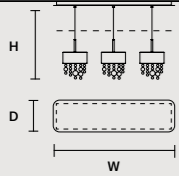

OLÀ C3 LN 75

W 75 cm / 29.50"
D 20 cm / 7.90"
H MAX 180 cm / 70.90"

STANDARD LIGHTING
3×E12×40 W MAX (NOT INCL.)

STANDARD INTEGRATED LED LIGHTING

DOWN 22.5 W CRI>90
3000 K – 3240 NOMINAL LM

ON REQUEST

DOWN 22,5 W CRI>90
2700 K – 3078 NOMINAL LM

DIMMABLE

0-10V

OLÀ C5 LN 125

W 125 cm / 49.20"
D 20 cm / 7.90"
H MAX 180 cm / 70.90"

STANDARD LIGHTING
5×E12×40 W MAX (NOT INCL.)

STANDARD INTEGRATED LED LIGHTING

DOWN 37.5 W CRI>90
3000 K – 5400 NOMINAL LM

ON REQUEST

DOWN 37,5 W CRI>90
2700 K – 5130 NOMINAL LM