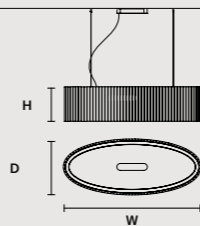

VEGAS S OV160	
W	160 cm / 63.00"
D	65 cm / 25.60"
H	40 cm / 15.70"
INTEGRATED LED LIGHTING	
119 W CRI>95 3000 K - 12693 NOMINAL LM	
ON REQUEST	
119 W CRI>95 2700 K - 12098 NOMINAL LM	
DIMMABLE	
0-10V