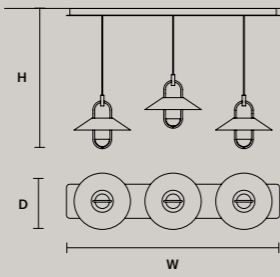

DIMMABLE

1-10V + PUSH + DALI