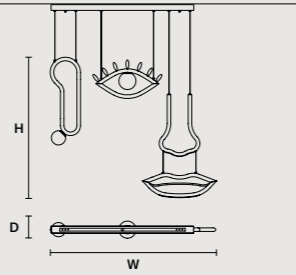

VISIO S 1/2		CE	UL
W	117 cm / 46.10"		
D	12 cm / 4.70"		
H	99 cm / 39.00"		
STANDARD INTEGRATED LED LIGHTING			
	21,6 W CRI>90		
	3000 K – 2383 NOMINAL LM		
ON REQUEST			
	21,6 W CRI>90		
	2700 K – 2263 NOMINAL LM		
DIMMABLE			
	0-10V