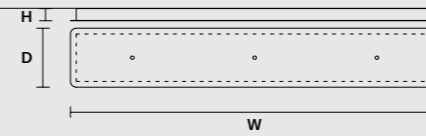

MULTIPLE CANOPIES

LINEAR CANOPY LN 125

SIZE		FINISHINGS	PRODUCT NAME
W	125 cm / 49.20"	V98	HORO C3 LN 125
D	20 cm / 7.90"		
H	4 cm / 1.60"