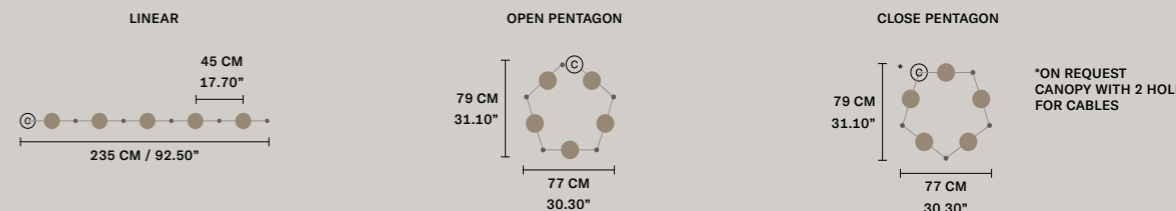

ON REQUEST
 5 x 27 W CRI>90
 2700 K - 3268 NOMINAL LM

DIMMABLE
 1-10V + PUSH

SUGGESTED CONFIGURATION FOR C3

SUGGESTED CONFIGURATION FOR C5

SUGGESTED CONFIGURATION FOR C10

SINGLE CANOPIES

SINGLE CANOPY

SIZE	FRAME FINISHINGS	CANOPY FINISHINGS	PRODUCT NAME
ø 10 cm / 3.90"	● V95	● G12	NAPPE N0-N1-N2-N3-N4
H 5 cm / 2.00"	● V72 ● V51 ● V21 ● V95	● G12	N5-N6-N7-N8-N9
	● V90	● G12	
	● V35 ● V70 ● V84	● G12	
	● G29	● G29	