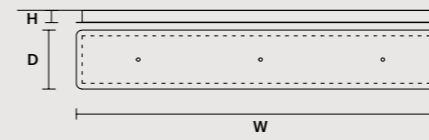

MULTIPLE CANOPIES

LINEAR CANOPY LN 125

SIZE		FINISHINGS	PRODUCT NAME
W	125 cm / 49.20"	● V91	LUPPITER C3 LN 125
D	20 cm / 7.90"		
H	4 cm / 1.60"