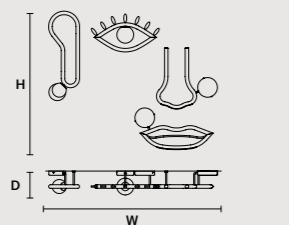

VISIO A SX		CE	UL
W	120 cm / 47.20"		
D	17 cm / 6.70"		
H	99 cm / 39.00"		
STANDARD INTEGRATED LED LIGHTING			
	21,6 W CRI>90		
	3000 K – 2383 NOMINAL LM		
ON REQUEST			
	21,6 W CRI>90		
	2700 K – 2263 NOMINAL LM		
DIMMABLE			
	NO