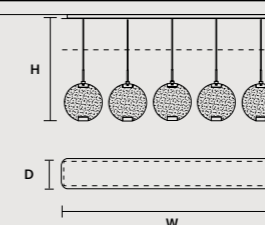

HORO C5 LN 175		CE	ETL
W	175 cm / 68.90"		
D	20 cm / 7.90"		
H MAX	155 cm / 61.00"		
INTEGRATED LED LIGHTING			
	72 W CRI>95		
	3000 K – 7680 NOMINAL LM		
ON REQUEST			
	72 W CRI>95		
	2700 K – 7320 NOMINAL LM		
DIMMABLE			
	0-10V