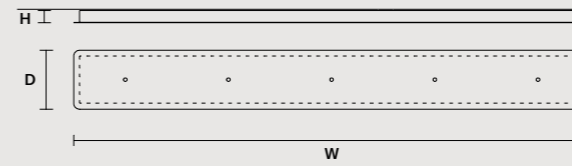

0-10V

SINGLE CANOPIES

SINGLE CANOPY

SIZE		FINISHINGS	PRODUCT NAME
Ø	12 cm / 4.70"	● V90	LUPPITER S1 P 33
H	11,7 cm / 4.60"		LUPPITER S1 M 33
			LUPPITER S1 G 33
			LUPPITER S1 P 55
			LUPPITER S1 M 55
			LUPPITER S1 G 55

MULTIPLE CANOPIES

LINEAR CANOPY LN 125

SIZE		FINISHINGS	PRODUCT NAME
W	125 cm / 49.20"	● V91	LUPPITER C3 LN 125
D	20 cm / 7.90"		
H	4 cm / 1.60"		

LINEAR CANOPY LN 175

SIZE		FINISHINGS	PRODUCT NAME
W	175 cm / 68.90"	● V91	LUPPITER C5 LN 175
D	20 cm / 7.90"		
H	4 cm / 1.60"		