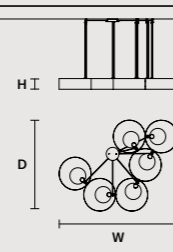

SOUND OR6	
W	120 cm / 47.20"
D	80 cm / 31.50"
H	11 cm / 4.30"
WITH ROD B**	
STANDARD LIGHTING CE	
6xG9x40 W MAX (NOT INCL.)	
STANDARD INTEGRATED LED LIGHTING CE ENEC	
UP	26.5 W CRI>90 3000 K – 3900 NOMINAL LM
DOWN	26.5 W CRI>90 3000 K – 3900 NOMINAL LM
ON REQUEST	
UP	26,5 W CRI>90 2700 K – 3315 NOMINAL LM
DOWN	26,5 W CRI>90 2700 K – 3315 NOMINAL LM
DIMMABLE	
0-10V