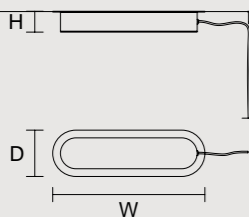

SINGLE CANOPY

SIZE	FINISHINGS	PRODUCT NAME
W 39,5 cm / 15.60"	F04	VEGAS BIL90
D 12 cm / 4.70"		VEGAS BIL140
H 5,4 cm / 2.10"		VEGAS BIL180
		VEGAS S OV85
		VEGAS S OV120
		VEGAS S OV 160