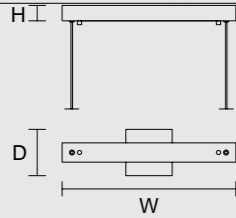

0-10V

SINGLE CANOPIES

SINGLE CANOPY

SIZE	FINISHINGS	PRODUCT NAME
W 28 cm / 11.00"	● V87	VISIO S M2
D 12 cm / 4.70"		VISIO S M4
H 4 cm / 1.60"		

SINGLE CANOPY

SIZE	FINISHINGS	PRODUCT NAME
W 45 cm / 17.70"	● V87	VISIO S M1
D 12 cm / 4.70"		
H 4 cm / 1.60"		