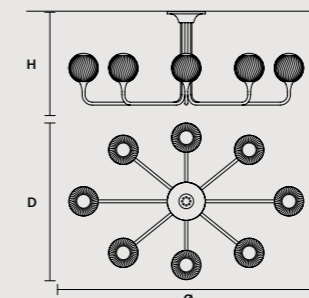

STANDARD LIGHTING

8×E12×40 W MAX (NOT INCL.)
* BULB MAX
∅ 37 mm/1.50" W max 150 mm/5.90"