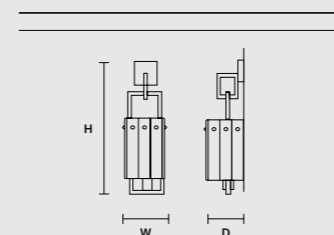

CREK A2

W	22.5 cm / 8.90"
D	13 cm / 5.10"
H	45 cm / 17.70"

STANDARD LIGHTING
2×E12×40 W MAX (NOT INCL.)

CREK A1

W	15.5 cm / 6.10"
D	13 cm / 5.10"
H	45 cm / 17.70"

STANDARD LIGHTING
1×E12×40 W MAX (NOT INCL.)