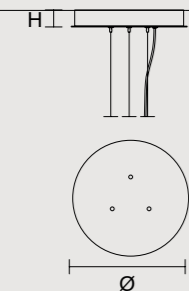

SINGLE CANOPY