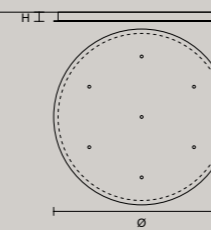

ROUND CANOPY RD 80

	SIZE	FINISHINGS	PRODUCT NAME
Ø	80 cm / 31.50"	● V91	TEE C7 RD 80
H	4 cm / 1.60"