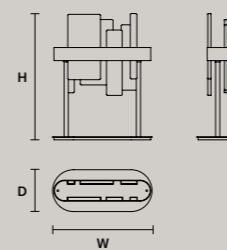

RIBBON TL	
W	38 cm / 15.00"
D	16 cm / 6.30"
H	48 cm / 18.90"
STANDARD INTEGRATED LED LIGHTING	
UP	6 W CRI>95 3000 K – 640 NOMINAL LM
DOWN	6 W CRI>95 3000 K – 640 NOMINAL LM
ON REQUEST	
UP	6 W CRI>95 2700 K – 610 NOMINAL LM
DOWN	6 W CRI>95 2700 K – 610 NOMINAL LM
DIMMABLE	
OWN BUTTON