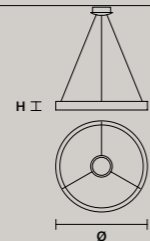

LIBE ROUND S90	
∅	90 cm / 35.40"
H	8,5 cm / 3.30"
STANDARD INTEGRATED LED LIGHTING	
90 W CRI>90 3000 K – 8460 NOMINAL LM	
ON REQUEST	
90 W CRI>90 2700 K – 8030 NOMINAL LM	
DIMMABLE	
0-10V