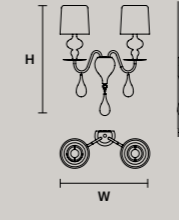

EVA A2

w 40 cm / 15.70"
d 18 cm / 7.10"
H 55 cm / 21.70"

STANDARD LIGHTING
2×E14×10 W MAX (NOT INCL.)