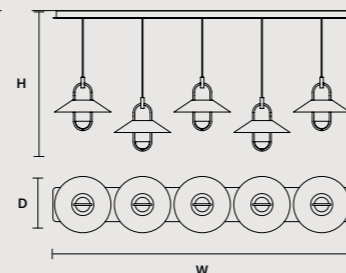

DIMMABLE

0-10V