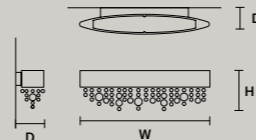

DIMMABLE

1-10V + PUSH

OLÀ C3 LN 75

W 75 cm / 29.50"
D 20 cm / 7.90"
H MAX 180 cm / 70.90"

STANDARD LIGHTING 

6xG9x10 W MAX (NOT INCL.)

STANDARD INTEGRATED LED LIGHTING 

DOWN 22,5 W CRI>90
3000 K – 3240 NOMINAL LM