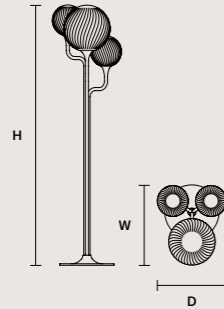

TEE TL1 20 

ø 22 cm / 8.70"
 H 48 cm / 18.90"

STANDARD LIGHTING
 1×E12×40 W MAX (NOT INCL.)*
 * BULB MAX
 Ø 37 mm/1.50" W max 150 mm/5.90"

TEE STL1 

ø 30 cm / 11.80"
 H 160 cm / 63.00"

STANDARD LIGHTING
 1×E26×60 W MAX (NOT INCL.)*

* BULB MAX
 Ø 37 mm/1.50" W max 150 mm/5.90"

TEE STL3 

w 52 cm / 20.50"
 D 45 cm / 17.70"
 H 170 cm / 66.90"

STANDARD LIGHTING
 2×E12×40 W MAX (NOT INCL.)*
 1×E26×60 W MAX (NOT INCL.)**

* BULB MAX
 Ø 37 mm/1.50" W max 150 mm/5.90"
 ** BULB MAX
 Ø 62 mm/2.40" W max 185 mm/7.30"