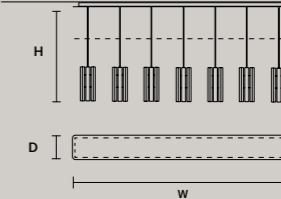

VEGAS C7 LN 175

W	175 cm / 68.90"
D	20 cm / 7.90"
H MAX	150 cm / 59.10"
STANDARD INTEGRATED LED LIGHTING	
37,8 W CRI>90 3000K - 4816 Nominal lm	
ON REQUEST	
37,8 W CRI>90 2700 K – 4575 NOMINAL LM	
DIMMABLE	
1-10V + DALI + PUSH