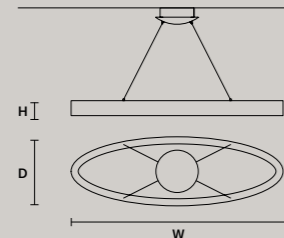

LIBE ELLIPSE S120	
W	120 cm / 47.20"
D	40 cm / 15.70"
H	8,5 cm / 3.30"
STANDARD INTEGRATED LED LIGHTING	
86,5 W CRI>90 3000 K – 8131 NOMINAL LM	
ON REQUEST	
86,5 W CRI>90 2700 K – 7720 NOMINAL LM	
DIMMABLE	
0-10V