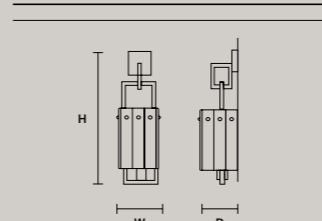

CREK A1

W 15,5 cm / 6.10"
D 13 cm / 5.10"
H 45 cm / 17.70"

STANDARD LIGHTING
1×E14×10 W MAX (NOT INCL.)