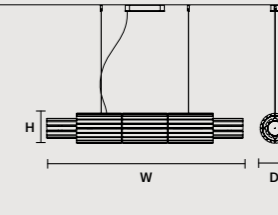

VEGAS BIL 180	
W	175 cm / 68.90"
D	27 cm / 10.60"
H	27 cm / 10.60"
INTEGRATED LED LIGHTING	
72 W CRI>95 3000 K - 7680 NOMINAL LM	
ON REQUEST	
72 W CRI>95 2700 K - 7320 NOMINAL LM	
DIMMABLE	
0-10V