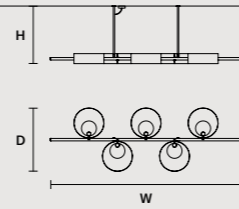

SOUND BIL5	
W	191 cm / 75.20"
D	64 cm / 25.20"
H	58 cm / 22.80"
WITH ROD B**	
STANDARD LIGHTING CE	
5xG9x40 W MAX (NOT INCL.)	
STANDARD INTEGRATED LED LIGHTING CE ENEC	
UP	22 W CRI>90 3000 K – 3250 NOMINAL LM
DOWN	22 W CRI>90 3000 K – 3250 NOMINAL LM
ON REQUEST	
UP	22 W CRI>90 2700 K – 2762 NOMINAL LM
DOWN	22 W CRI>90 2700 K – 2762 NOMINAL LM
DIMMABLE	
0-10V