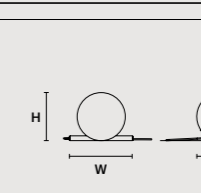

POSY TL		CE	UL*
W	26 cm / 10.20"		
D	20 cm / 7.90"		
H	20 cm / 7.90"		
STANDARD LIGHTING			
1×E12×10 W MAX (NOT INCL.)*			

* BULB MAX
Ø 37 mm / 1.50" W 110 mm / 4.30"