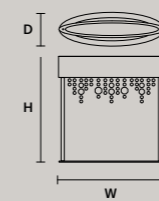

DIMMABLE

OWN BUTTON