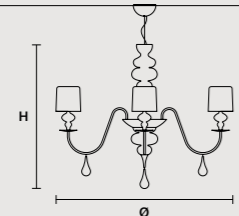

EVA S5

ø 70 cm / 27.60"
H 60 cm / 23.60"

STANDARD LIGHTING
5×E12×40 W MAX (NOT INCL.)