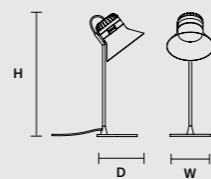

CORDEA TL S		CE
W	14 cm / 5.50"	
D	15 cm / 5.90"	
H	37 cm / 14.60"	
STANDARD INTEGRATED LED LIGHTING		
	4,9 W CRI>90	
	3000 K - 480 NOMINAL LM	
ON REQUEST		
	4,9 W CRI>90	
	2700 K - 430 NOMINAL LM	
DIMMABLE		
	NO