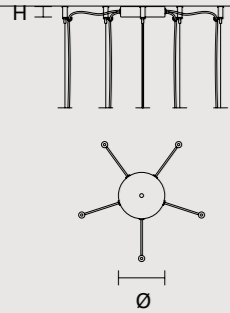

SINGLE CANOPIES

SINGLE CANOPY

SIZE		FINISHINGS	PRODUCT NAME
W	12 cm / 4.70"	G18	CREK S1
D	12 cm / 4.70"		
H	2,2 cm / 0.90"		

SINGLE CANOPY

SIZE		FINISHINGS	PRODUCT NAME
Ø	12 cm / 4.70"	G18	CREK S5
H	2,7 cm / 1.10"