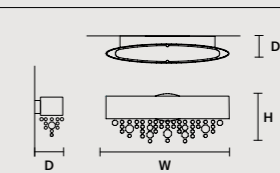

OLÀ A2 OV 50

W 50 cm / 19.708"
D 12 cm / 4.70"
H 18 cm / 7.10"

STANDARD LIGHTING
2×E26×60 W MAX (NOT INCL.)

STANDARD INTEGRATED LED LIGHTING
UP 5,2 W CRI>95
3000 K – 512 NOMINAL LM
DOWN 7,8 W CRI>95
3000 K – 768 NOMINAL LM

ON REQUEST
UP 5,2 W CRI>95
2700 K – 488 NOMINAL LM
DOWN 7,8 W CRI>95
2700 K – 732 NOMINAL LM

DIMMABLE
NO