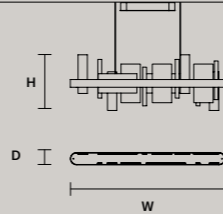

RIBBON S100	
W	100 cm / 39.40"
D	8 cm / 3.10"
H	33 cm / 13.00"
STANDARD INTEGRATED LED LIGHTING	
UP	9,36 W CRI>95 3000 K – 998 NOMINAL LM
DOWN	21,1 W CRI>95 3000 K – 2250 NOMINAL LM
ON REQUEST	
UP	9,36 W CRI>95 2700 K – 951 NOMINAL LM
DOWN	21,1 W CRI>95 2700 K – 2145 NOMINAL LM
DIMMABLE	
0-10V