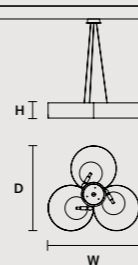

SOUND OR3	
W	60 cm / 23.60"
D	56 cm / 22.00"
H	11 cm / 4.30"
WITH ROD B**	
STANDARD LIGHTING CE	
3xG9x40 W MAX (NOT INCL.)	
STANDARD INTEGRATED LED LIGHTING CE ENEC	
UP	13.5 W CRI>90 3000 K – 1950 NOMINAL LM
DOWN	13.5 W CRI>90 3000 K – 1950 NOMINAL LM
ON REQUEST	
UP	13,5 W CRI>90 2700 K – 1657 NOMINAL LM
DOWN	13,5 W CRI>90 2700 K – 1657 NOMINAL LM
DIMMABLE	
0-10V