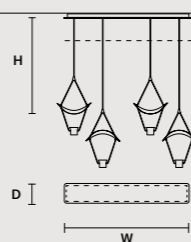

VOLLEE C4P LN 125		CE	UL
W	125 cm / 49.20"		
D	20 cm / 7.90"		
H MAX	200 cm / 78.70"		
STANDARD INTEGRATED LED LIGHTING			
	25,6 W CRI>90		
	3000 K – 3200 NOMINAL LM		
ON REQUEST			
	25,6 W CRI>90		
	2700 K – 3040 NOMINAL LM		
DIMMABLE			
0- 10V