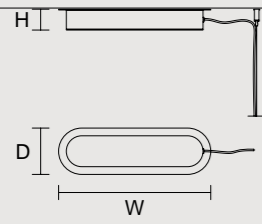

SINGLE CANOPIES

SINGLE CANOPY

SIZE	FRAME FINISHINGS	CANOPY FINISHINGS	PRODUCT NAME
W 39,5 cm / 15.60"	● V90	● V90	RIBBON S200
D 12 cm / 4.70"	● G01*	● G01*	RIBBON S150
H 5,4 cm / 2.10"			RIBBON S100
			RIBBON S70
			RIBBON S80
			RIBBON S50

*NOT AVAILABLE FOR RIBBON S80
AND RIBBON S50