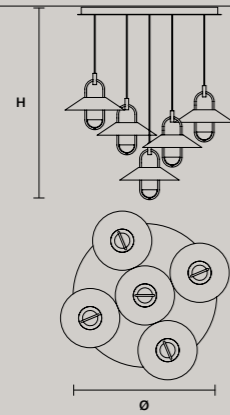

DIMMABLE

0-10V