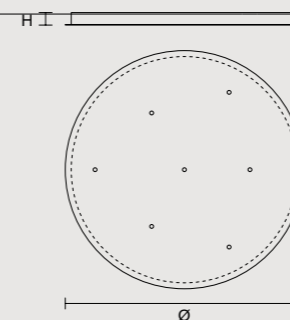

ROUND CANOPY RD 80

SIZE	FINISHINGS	PRODUCT NAME
Ø 80 cm / 31.50"	V98	VEGAS C7 RD 80
H 4 cm / 1.60"