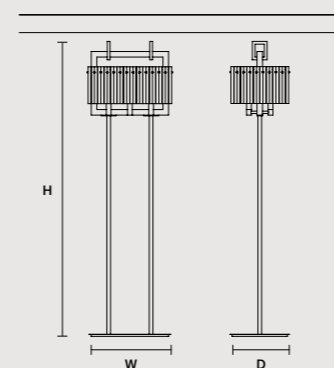

CREK STL 6

W	45 cm / 17.70"
D	32 cm / 12.60"
H	160 cm / 63.00"

STANDARD LIGHTING
6×E12×40 W MAX (NOT INCL.)