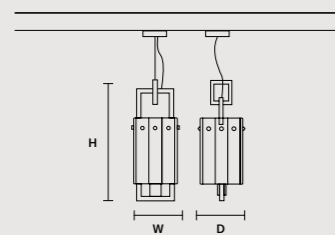

CREK S1

W	15.5 cm / 6.10"
D	15.5 cm / 6.10"
H	40 cm / 15.70"

STANDARD LIGHTING
1×E12×40 W MAX (NOT INCL.)