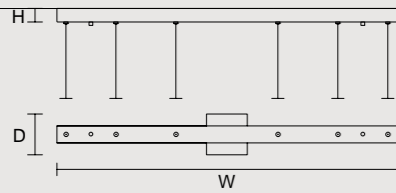

0-10V

SINGLE CANOPIES

SINGLE CANOPY

SIZE	FINISHINGS	PRODUCT NAME
W 28 cm / 11.00"	● V87	VISIO S M2
D 12 cm / 4.70"		VISIO S M4
H 4 cm / 1.60"		

SINGLE CANOPY

SIZE	FINISHINGS	PRODUCT NAME
W 45 cm / 17.70"	● V87	VISIO S M1
D 12 cm / 4.70"		
H 4 cm / 1.60"		

SINGLE CANOPY

SIZE	FINISHINGS	PRODUCT NAME
W 100 cm / 39.40"	● V87	VISIO S 1/2
D 12 cm / 4.70"		
H 4 cm / 1.60"		

SINGLE CANOPY

SIZE	FINISHINGS	PRODUCT NAME
W 180 cm / 70.90"	● V87	VISIO S FULL
D 12 cm / 4.70"		
H 4 cm / 1.60"		