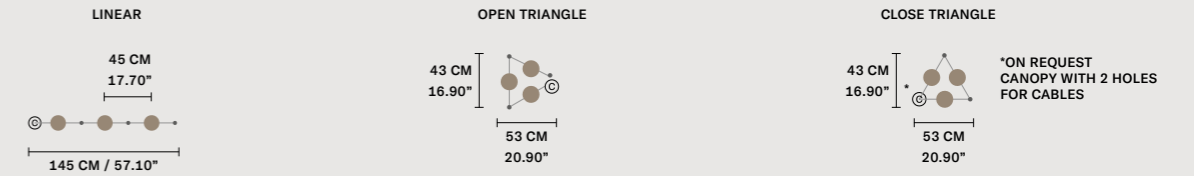

SUGGESTED CONFIGURATION FOR C3