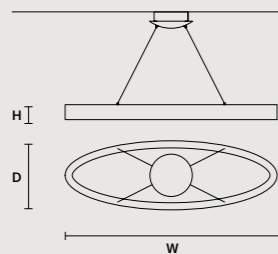

LIBE ROUND S60		CE	UL
∅	60 cm / 23.60"		
H	8,5 cm / 3.30"		
STANDARD INTEGRATED LED LIGHTING			
	59 W CRI>90		
	3000 K - 5546 NOMINAL LM		
ON REQUEST			
	59 W CRI>90		
	2700 K - 5264 NOMINAL LM		
DIMMABLE			
	0-10V		

LIBE ELLIPSE S120		CE	UL
W	120 cm / 47.20"		
D	40 cm / 15.70"		
H	8,5 cm / 3.30"		
STANDARD INTEGRATED LED LIGHTING			
	86,5 W CRI>90		
	3000 K - 8131 NOMINAL LM		
ON REQUEST			
	86,5 W CRI>90		
	2700 K - 7720 NOMINAL LM		
DIMMABLE			
	0-10V