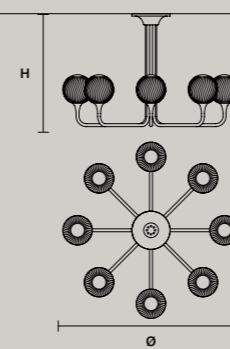

TEE S1 30

∅ 30 cm / 11.80"
H 37 cm / 14.60"

STANDARD LIGHTING

1×E27×20 W MAX (NOT INCL.)
* BULB MAX
∅ 62 mm/2.40" W max 185 mm/7.30"

TEE PL8 RD 120

∅ 120 cm / 47.20"
H 76,5 cm / 30.10"

STANDARD LIGHTING

8×E14×15 W MAX (NOT INCL.)
* BULB MAX
∅ 37 mm/1.50" W max 150 mm/5.90"