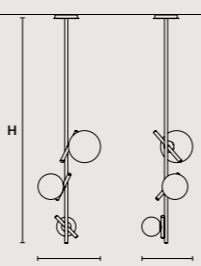

POSY VERT 3		CE	UL
W	39 cm / 15.40"		
D	32 cm / 12.60"		
H	142 cm / 55.90"		
STANDARD LIGHTING			
1×G9×10 W MAX (NOT INCL.)* 2×E12×10 W MAX (NOT INCL.)**			

* BULB MAX
Ø 37 mm / 1.50" W 70 mm / 2.80"
** BULB MAX
Ø 37 mm / 1.50" W 110 mm / 4.30"