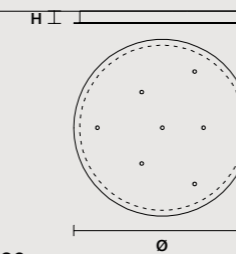

ROUND CANOPY RD 60