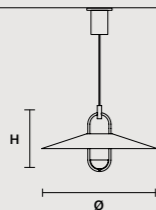

LUPPITER S1 P 55		CE	UL
Ø	55 cm / 21.70"		
H	31 cm / 12.20"		
STANDARD INTEGRATED LED LIGHTING			
UP	1,1 W CRI>90 3000 K – 140 NOMINAL LM		
DOWN	10,5 W CRI>90 3000 K – 1400 NOMINAL LM		
ON REQUEST			
UP	1,1 W CRI>90 2700 K – 130 NOMINAL LM		
DOWN	10,5 W CRI>90 2700 K – 1330 NOMINAL LM		
DIMMABLE			
TRIAC