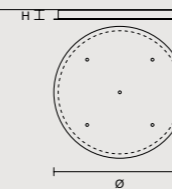

ROUND CANOPY RD 40

SIZE	FINISHINGS	PRODUCT NAME
Ø 40 cm / 15.70"	● V98	TIMEO C3 RD 40
H 4 cm / 1.60"		

ROUND CANOPY RD 60

SIZE	FINISHINGS	PRODUCT NAME
Ø 60 cm / 23.60"	● V98	TIMEO C5 RD 60
H 4 cm / 1.60"		