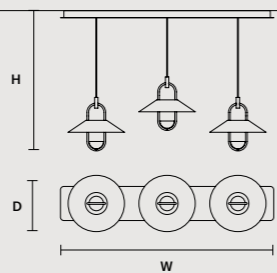

DIMMABLE

1-10V