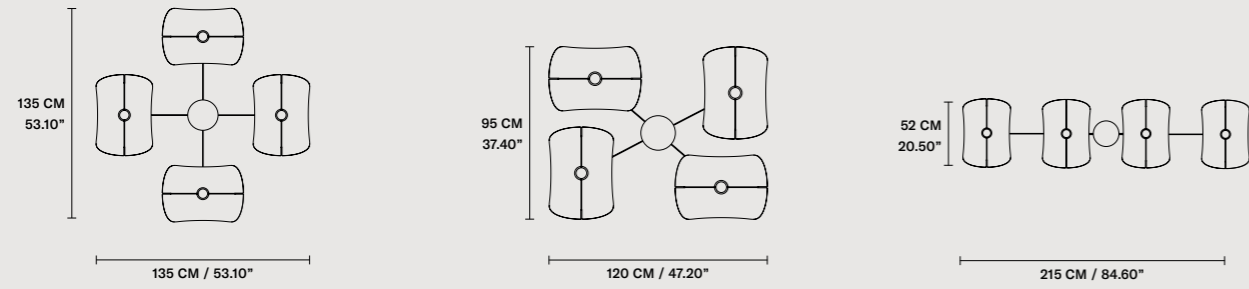

SUGGESTED CONFIGURATION FOR C4 G