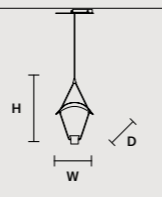

VOLLEE S1P UP		CE	UL
W	25 cm / 9.80"		
D	17,5 cm / 6.90"		
H	44 cm / 17.30"		
STANDARD INTEGRATED LED LIGHTING			
	5,4 W CRI>90		
	3000 K – 688 NOMINAL LM		
ON REQUEST			
	5,4 W CRI>90		
	2700 K – 653 NOMINAL LM		
DIMMABLE			
TRIAC