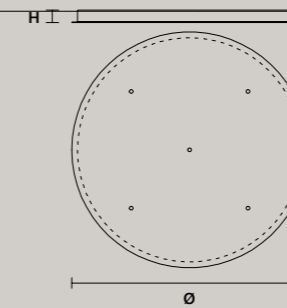

ROUND CANOPY RD 80

SIZE		FINISHINGS	PRODUCT NAME
Ø	80 cm / 31.50"	V98	CREK C5 RD 80
H	4 cm / 1.60"