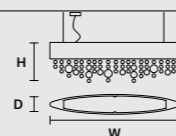

OLÀ S2 OV 50

W 50 cm / 19.70"
D 8 cm / 3.10"
H 18 cm / 7.10"

STANDARD LIGHTING
2×E26×60 W MAX (NOT INCL.)

STANDARD INTEGRATED LED LIGHTING

UP 5,2 W CRI>95
3000 K – 512 NOMINAL LM
DOWN 7,8 W CRI>95
3000 K – 768 NOMINAL LM

ON REQUEST
UP 5,2 W CRI>95
2700 K – 488 NOMINAL LM
DOWN 7,8 W CRI>95
2700 K – 732 NOMINAL LM

DIMMABLE
NO