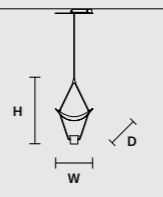

VOLLEE S1P DOWN		CE	UL
W	25 cm / 9.80"		
D	17,5 cm / 6.90"		
H	44 cm / 17.30"		
STANDARD INTEGRATED LED LIGHTING			
	5,4 W CRI>90		
	3000 K – 688 NOMINAL LM		
ON REQUEST			
	5,4 W CRI>90		
	2700 K – 653 NOMINAL LM		
DIMMABLE			
TRIAC