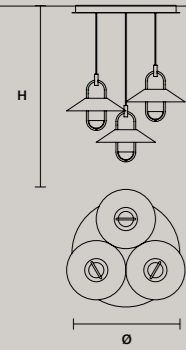

LUPPITER C3 RD 60

∅ 60 cm / 23.60"
H MAX 185 cm / 72.80"

STANDARD INTEGRATED LED LIGHTING

40,8 W CRI>90
3000 K – 5337 NOMINAL LM

ON REQUEST

40,8 W CRI>90
2700 K – 5088 NOMINAL LM

DIMMABLE

1-10V + PUSH + DALI