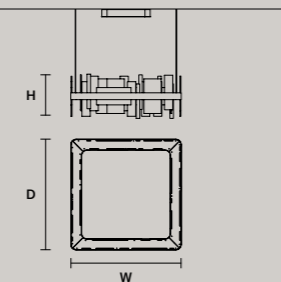

HONICÉ S80

W 80 cm / 31.50"
D 8 cm / 3.10"
H 33 cm / 13.00"

STANDARD INTEGRATED LED LIGHTING	
UP	28,1 W CRI>95 3000 K – 2997 NOMINAL LM
DOWN	60,85 W CRI>95 3000 K – 6490 NOMINAL LM
ON REQUEST	
UP	28,1 W CRI>95 2700 K – 2856 NOMINAL LM
DOWN	60,85 W CRI>95 2700 K – 6186 NOMINAL LM
DIMMABLE	
0-10V