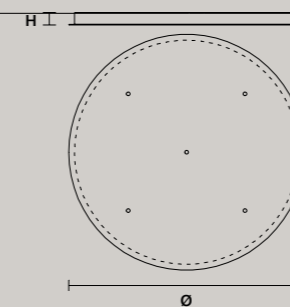

ROUND CANOPY RD 80

SIZE		FINISHINGS	PRODUCT NAME
Ø	80 cm / 31.50"	● V91	CORDEA C5 RD 80
H	4 cm / 1.60"