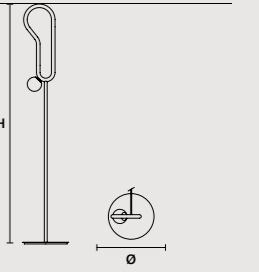

VISIO STL M2		CE	UL
ø	32 cm / 12.60"		
H	166 cm / 65.40"		
STANDARD INTEGRATED LED LIGHTING			
	5,5 W CRI>90		
	3000 K – 645 NOMINAL LM		
ON REQUEST			
	5,5 W CRI>90		
	2700 K – 612 NOMINAL LM		
DIMMABLE			
	NO