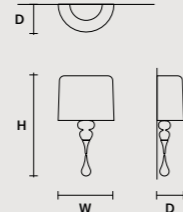

w 40 cm / 15.70"
d 20 cm / 7.90"
H 70 cm / 27.60"

STANDARD LIGHTING
3×E26×60 W MAX (NOT INCL.)

EVA A1 M

w 30 cm / 11.80"
d 15 cm / 5.90"
H 54 cm / 21.30"

STANDARD LIGHTING
1×E26×60 W MAX (NOT INCL.)

EVA A2