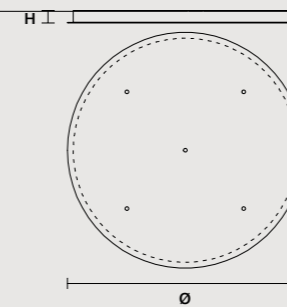

ROUND CANOPY RD 80

SIZE		FINISHINGS	PRODUCT NAME
Ø	80 cm / 31.50"	● V91	CORDEA C5 RD 80
H	4 cm / 1.60"