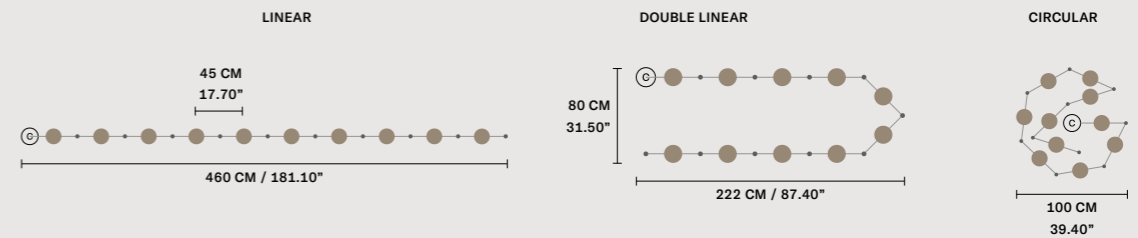

SUGGESTED CONFIGURATION FOR C10