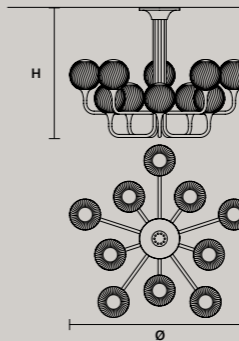

STANDARD LIGHTING

10×E14×15 W MAX (NOT INCL.)
* BULB MAX
∅ 37 mm/1.50" W max 150 mm/5.90"