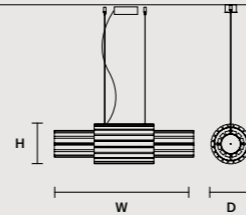

VEGAS BIL 90	
W	94 cm / 37.00"
D	27 cm / 10.60"
H	27 cm / 10.60"
INTEGRATED LED LIGHTING	
41 W CRI>95 3000 K - 4373 NOMINAL LM	
ON REQUEST	
41 W CRI>95 2700 K - 4168 NOMINAL LM	
DIMMABLE	
0-10V