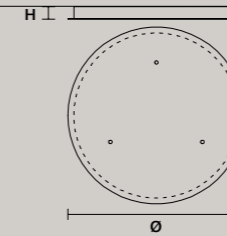

68 W CRI>90
3000 K – 8895 NOMINAL LM

ON REQUEST

68 W CRI>90
2700 K – 8480 NOMINAL LM

DIMMABLE

0-10V

SINGLE CANOPIES

SINGLE CANOPY

SIZE		FINISHINGS	PRODUCT NAME
Ø	8,5 cm / 3.30"	● V90	LUPPITER S1 P 33
H	11,5 cm / 4.50"		LUPPITER S1 M 33
			LUPPITER S1 G 33
			LUPPITER S1 P 55
			LUPPITER S1 M 55
			LUPPITER S1 G 55

MULTIPLE CANOPIES

LINEAR CANOPY LN 125

SIZE		FINISHINGS	PRODUCT NAME
W	125 cm / 49.20"	● V91	LUPPITER C3 LN 125
D	20 cm / 7.90"		
H	4 cm / 1.60"		

LINEAR CANOPY LN 175

SIZE		FINISHINGS	PRODUCT NAME
W	175 cm / 68.90"	● V91	LUPPITER C5 LN 175
D	20 cm / 7.90"		
H	4 cm / 1.60"		

ROUND CANOPY RD 60

SIZE		FINISHINGS	PRODUCT NAME
Ø	60 cm / 23.60"	● V91	LUPPITER C3 RD 60
H	4 cm / 1.60"		

ROUND CANOPY RD 80

SIZE		FINISHINGS	PRODUCT NAME
Ø	80 cm / 31.50"	● V91	LUPPITERC5 RD 80
H	4 cm / 1.60"		