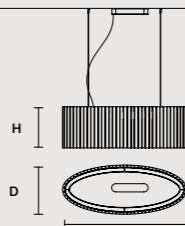

VEGAS S OV120	
W	120 cm / 47.20"
D	48 cm / 18.90"
H	40 cm / 15.70"
INTEGRATED LED LIGHTING	
87,6 W CRI>95 3000 K - 9344 NOMINAL LM	
ON REQUEST	
87,6 CRI>95 2700 K - 8906 NOMINAL LM	
DIMMABLE	
0-10V