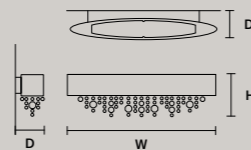

DIMMABLE

NO