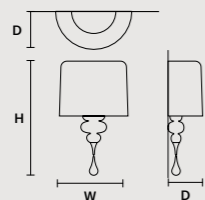

w 40 cm / 15.70"
d 20 cm / 7.90"
H 70 cm / 27.60"

STANDARD LIGHTING
3×E26×60 W MAX (NOT INCL.)

EVA A1 M

w 30 cm / 11.80"
d 15 cm / 5.90"
H 54 cm / 21.30"

STANDARD LIGHTING
1×E26×60 W MAX (NOT INCL.)

EVA A2