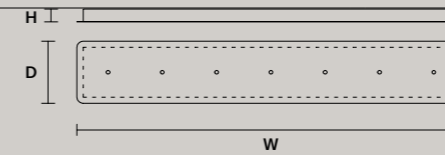

LINEAR CANOPY LN 125

SIZE	FINISHINGS	PRODUCT NAME
W 125 cm / 49.20"	● V91	POSY C7 LN 125
D 20 cm / 7.90"		
H 4 cm / 1.60"