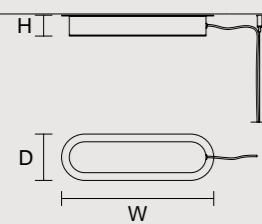

SINGLE CANOPIES

SINGLE CANOPY

SIZE	FRAME FINISHINGS	CANOPY FINISHINGS	PRODUCT NAME
W 35,5 cm / 14.00"	● V99	● V99	HONICÉ S200
D 12 cm / 4.70"	● G01*	● G01*	HONICÉ S150
H 5,4 cm / 2.10"			HONICÉ S100
			HONICÉ S70
			HONICÉ S80
			HONICÉ S50

*NOT AVAILABLE FOR HONICÉ S80
AND HONICÉ S50