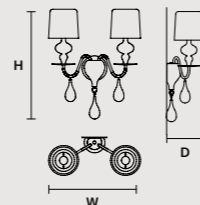

EVA A2

w 40 cm / 15.70"
d 18 cm / 7.10"
H 55 cm / 21.70"

STANDARD LIGHTING
2×E12×40 W MAX (NOT INCL.)

* ETL only for US market.