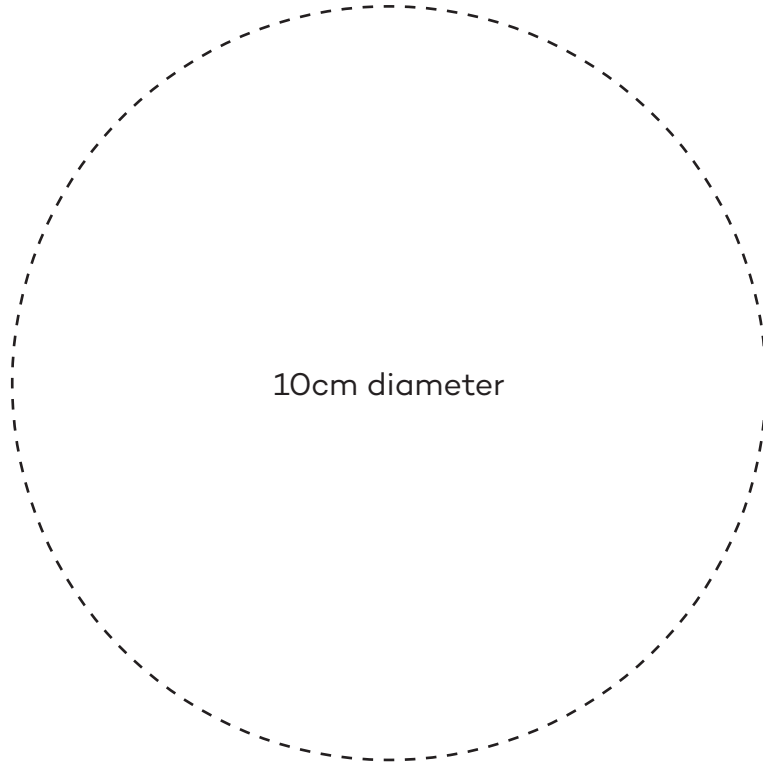

At home clay kit: Fruit slice coasters

10cm diameter

10cm diameter