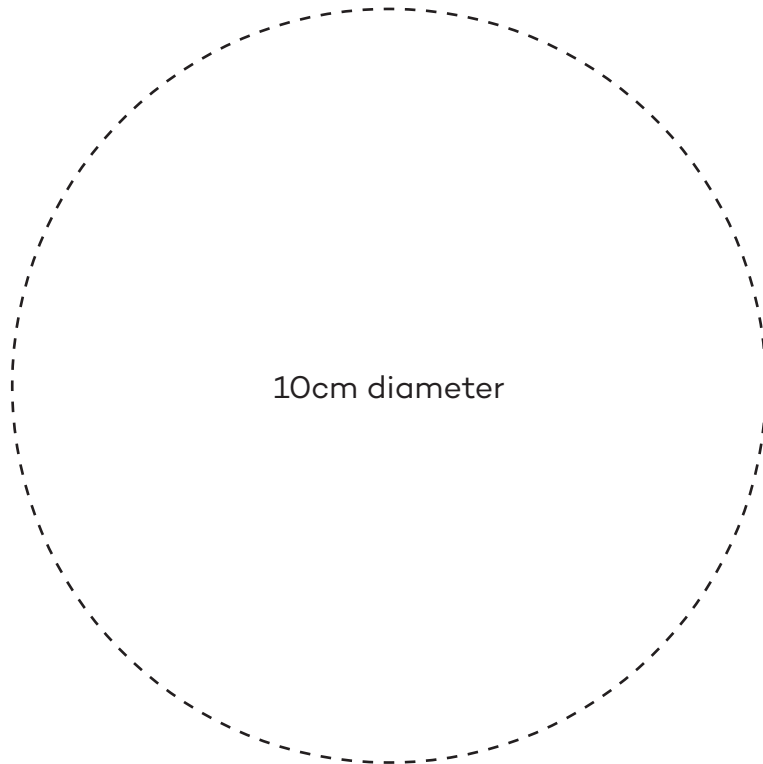

At home clay kit: Fruit slice coasters

10cm diameter

10cm diameter