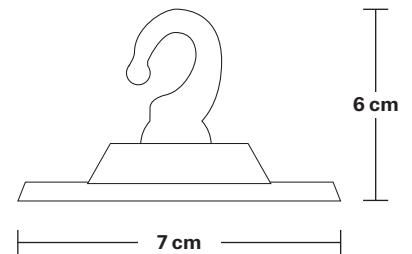

Edison Hook Ceiling Rose - 1 Outlet

Product Code: ED-HKCR10

H: 6 cm x W: 7 cm x D: 7 cm

SPECIFICATIONS

We meet all UK and EU lighting and safety regulations.

Our products are hand finished to ensure an authentic vintage look and therefore they may vary slightly from those shown in the images.

Bulb required: Standard screw (E27) fitting, max 40W.

Weight: 0.1 kg

INFORMATION

Finishes: Brass, Light Pewter and Copper.

Ready to be installed, installation required.

Wall mount screws not included.

DIMENSIONS

Ceiling rose diameter: 7 cm / 2.9"

Ceiling rose height: 6 cm / 2.4"

INDUSTVILLE