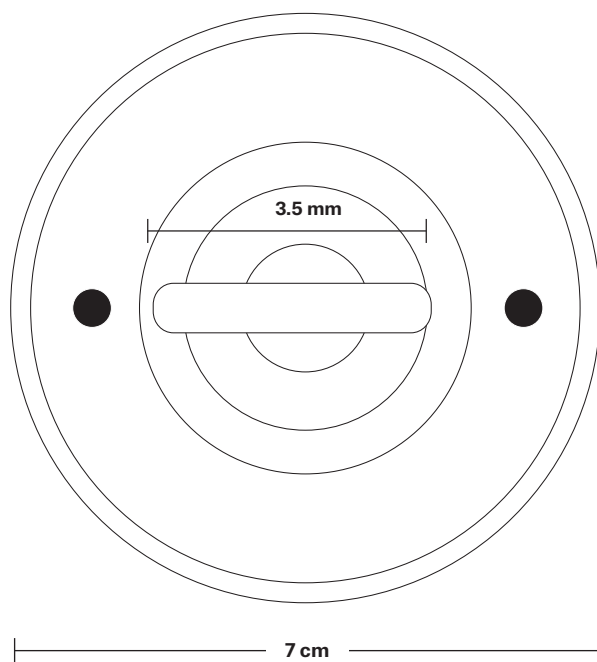

Edison Hook Ceiling Rose - 1 Outlet

Product Code: ED-HKCR10

H: 6 cm x W: 7 cm x D: 7 cm

SPECIFICATIONS

We meet all UK and EU lighting and safety regulations.

Our products are hand finished to ensure an authentic vintage look and therefore they may vary slightly from those shown in the images.

Bulb required: Standard screw (E27) fitting, max 40W.

Weight: 0.1 kg

INFORMATION

Finishes: Brass, Light Pewter and Copper.

Ready to be installed, installation required.

Wall mount screws not included.

DIMENSIONS

Ceiling rose diameter: 7 cm / 2.9"

Ceiling rose height: 6 cm / 2.4"

INDUSTVILLE