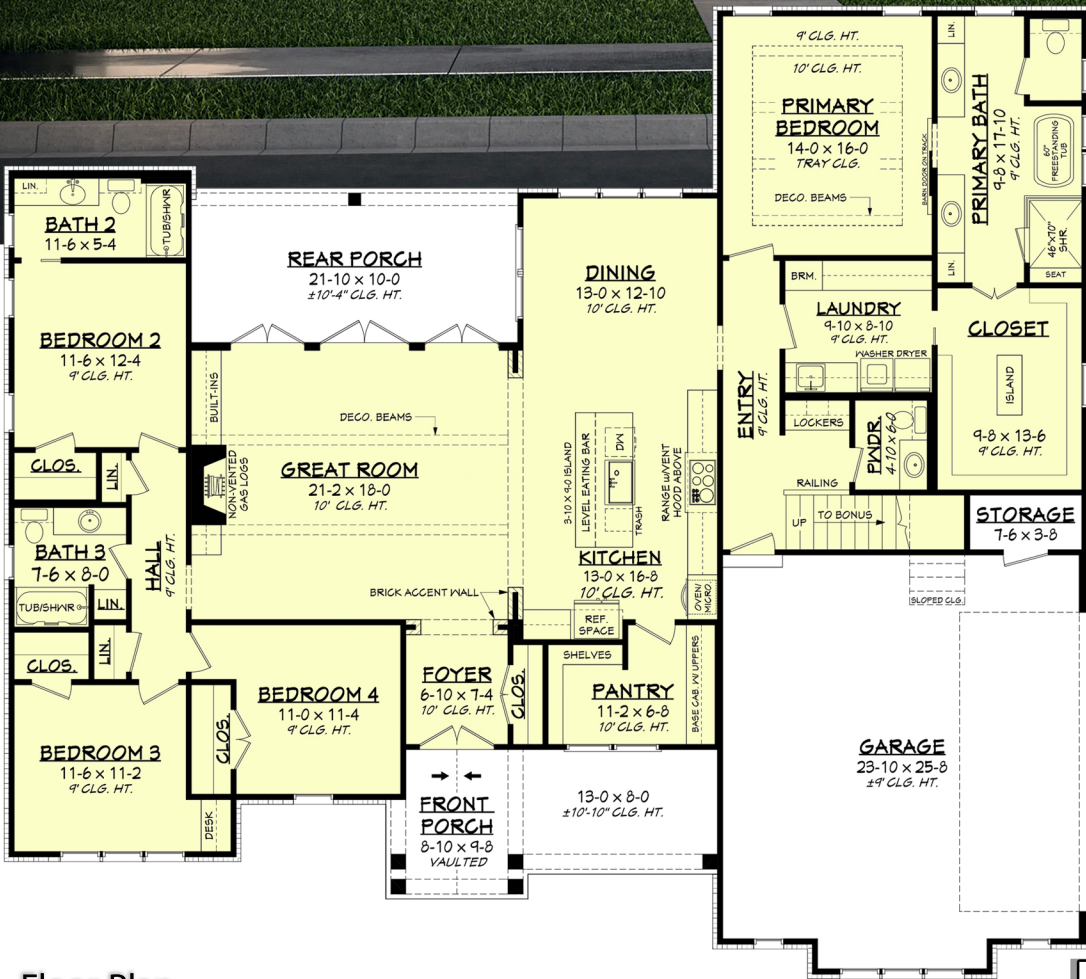

Designing Homes
HOUSE PLAN ZONE
 Building Relationships

Floor Plan

Bonus Floor Plan

Square footage does not include bonus room.

Morning Trace House Plan

2575-ST

- 🏠 2575 Sq Ft.
- 🏠 1.5 Stories
- 🛏️ 4 Bedrooms
- 📏 72-0 Width
- 🚿 3.5 Bathrooms
- 📏 64-4 Depth