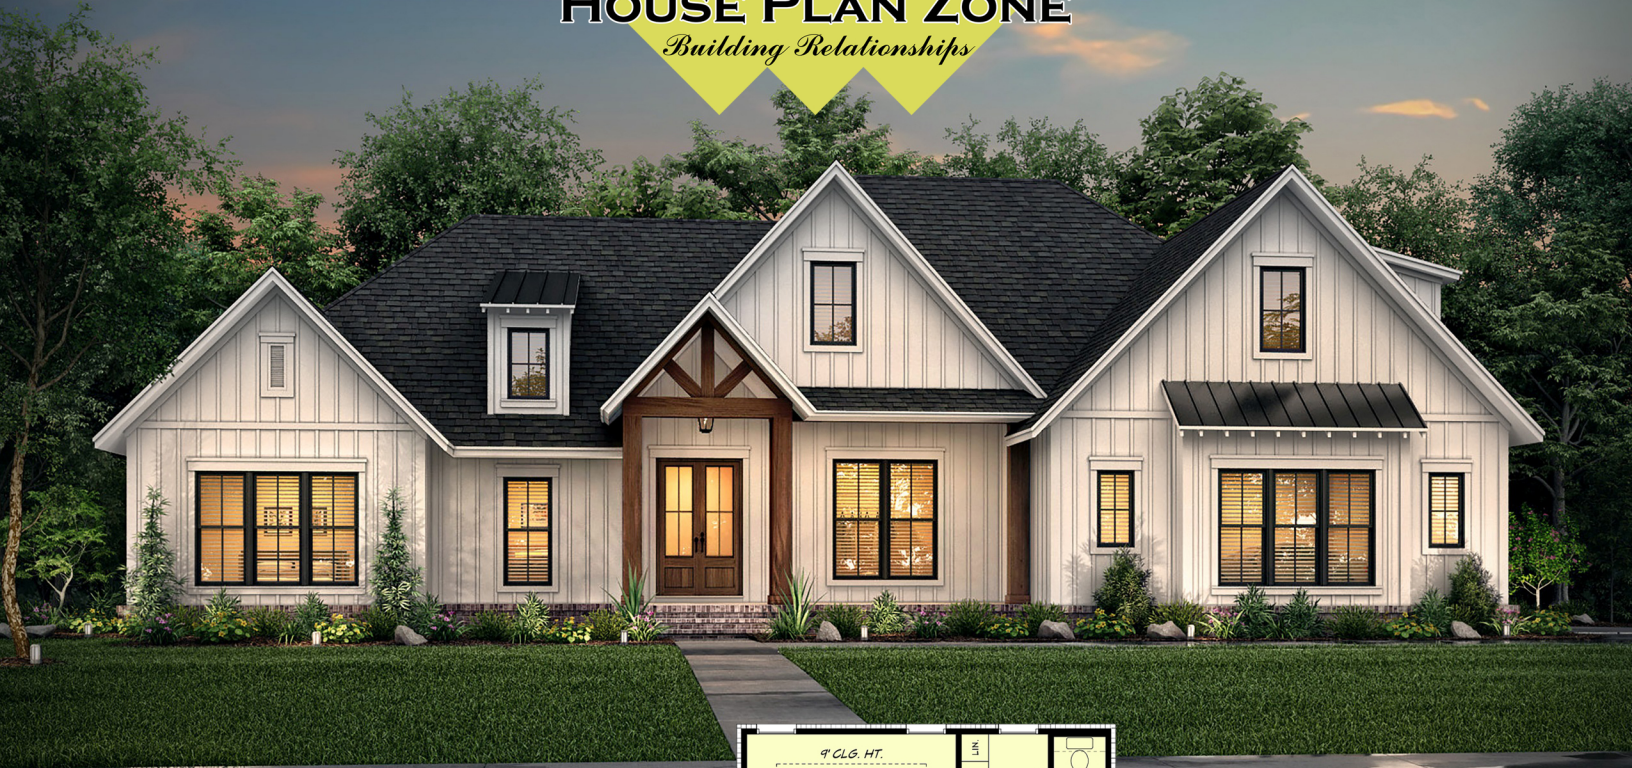

Designing Homes
HOUSE PLAN ZONE
 Building Relationships

Floor Plan

Bonus Floor Plan

Square footage does not include bonus room.

Morning Trace House Plan

2575-ST

- 🏠 2575 Sq Ft.
- 🏠 1.5 Stories
- 🛏️ 4 Bedrooms
- 📏 72-0 Width
- 🚿 3.5 Bathrooms
- 📏 64-4 Depth