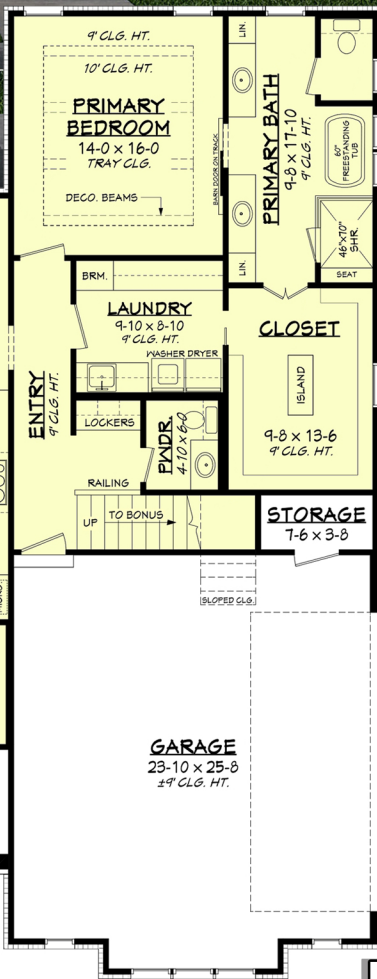

Designing Homes
HOUSE PLAN ZONE
 Building Relationships

Floor Plan

Bonus Floor Plan

Square footage does not include bonus room.

Morning Trace House Plan

2575-ST

- 🏠 2575 Sq Ft.
- 🏠 1.5 Stories
- 🛏️ 4 Bedrooms
- 📏 72-0 Width
- 🚿 3.5 Bathrooms
- 📏 64-4 Depth