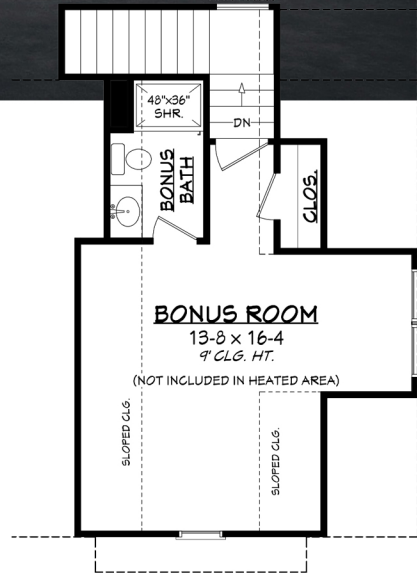

Designing Homes
HOUSE PLAN ZONE
 Building Relationships

Floor Plan

Bonus Floor Plan

Square footage does not include bonus room.

Morning Trace House Plan

2575-ST

- 🏠 2575 Sq Ft.
- 🏠 1.5 Stories
- 🛏️ 4 Bedrooms
- 📏 72-0 Width
- 🚿 3.5 Bathrooms
- 📏 64-4 Depth