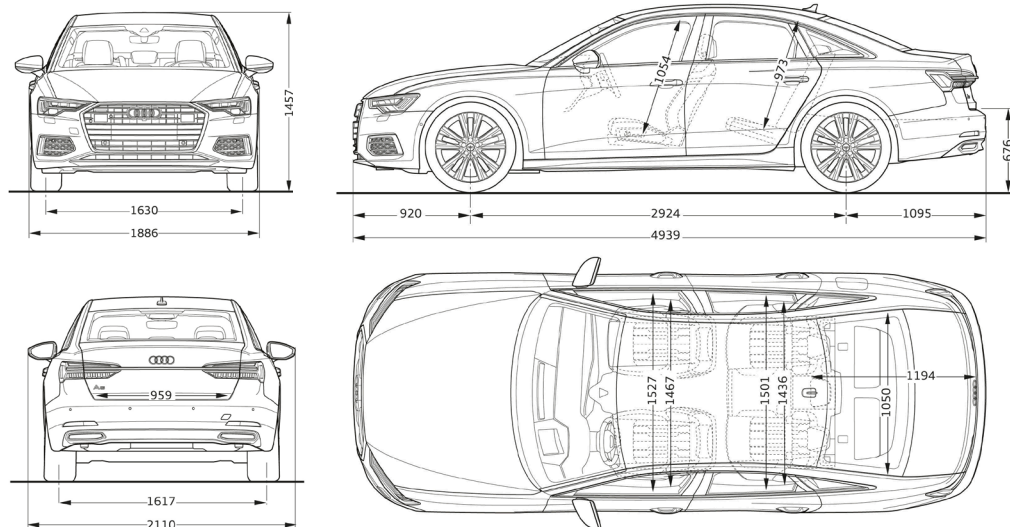

A6

Sedan

TECHNICAL DATA

A6 Sedan S line 2.0 TFSI S tronic	
ENGINE	
Propellant	Petrol
Type	4-cylinder in-line engine with direct fuel injection, exhaust turbocharger and Audi valvelift system
Valves	16
Engine capacity	1,984
Max output kW (hp)/rpm	150 (204) / 5,000 – 6,500
Max torque (Nm)/rpm	320 / 1,600 – 4,300
TRANSMISSION	
Gearbox	7-speed S tronic transmission
Drive	Front-wheel drive
PERFORMANCE	
Acceleration 0-100km/h	7.3
Top speed (km/h)	246
Fuel consumption (combined) in /100km	7.6
VES banding	C1
Start/stop system	Yes
CHASSIS	
Steering	Electromechanical power steering
Front suspension	Multi-link
Rear suspension	Multi-link
BRAKES	
Front	Discs
Rear	Discs
Braking assistance	Anti-lock Braking System (ABS)

Measurements (All in mm)

Dimensions are based on technical data from Audi Germany. Actual specifications may vary from models shown.

Wheelbase	2,924
Length	4,939
Height	1,457
Width (mirrors folded/unfolded)	1,886 / 2,110
Track (front/rear)	1,630 / 1,617
Kerb weight (kg)	1,605
Turning circle (m)	12.1
Luggage volume (litres)	530
Fuel tank (litres)	73