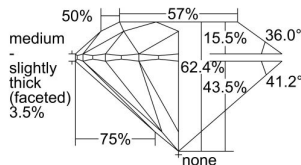

GIA®

FACSIMILE

GIA REPORT

6445119748

Verify this report at GIA.edu

GIA NATURAL DIAMOND DOSSIER®

August 01, 2022
GIA Report Number **6445119748**
Shape and Cutting Style ..... **Round Brilliant**
Measurements ..... **5.40 - 5.43 x 3.38 mm**

GRADING RESULTS

Carat Weight ..... **0.61 carat**
Color Grade ..... **F**
Clarity Grade **VS2**
Cut Grade ..... **Excellent**

ADDITIONAL GRADING INFORMATION

Polish ..... **Excellent**
Symmetry ..... **Excellent**
Fluorescence ..... **None**
Clarity Characteristics ..... **Crystal**
Inscription(s): **GIA 6445119748**

PROPORTIONS

Profile to actual proportions

GRADING SCALES

GIA COLOR SCALE	GIA CLARITY SCALE	GIA CUT SCALE	
D	FLAWLESS	EXCELLENT	
E	INTERNALLY FLAWLESS		
F		VVS₁	VERY GOOD
G	VVS₂		
H	VS₁	GOOD	
I	VS₂		
J	SI₁	FAIR	
K	SI₂		
L	I₁	POOR	
M	I₂		
N	I₃		
O			
P			
Q			
R			
S			
T			
U			
V			
W			
X			
Y			
Z