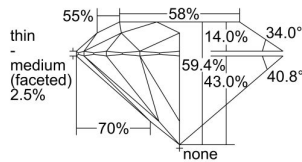

GIA®

FACSIMILE

GIA REPORT

1413428771

Verify this report at GIA.edu

GIA NATURAL DIAMOND DOSSIER®

November 29, 2021
GIA Report Number 1413428771
Shape and Cutting Style ..... Round Brilliant
Measurements ..... 5.50 - 5.54 x 3.28 mm

GRADING RESULTS

Carat Weight ..... 0.60 carat
Color Grade ..... F
Clarity Grade VS2
Cut Grade ..... Excellent

ADDITIONAL GRADING INFORMATION

Polish ..... Excellent
Symmetry ..... Excellent
Fluorescence ..... None
Clarity Characteristics ..... Feather
Inscription(s): GIA 1413428771

PROPORTIONS

Profile to actual proportions

GRADING SCALES

GIA COLOR SCALE

COLOURLESS	D
	E
	F
	G
	H
	I
	J
NEAR COLOURLESS	K
	L
FAINT	M
	N
	O
	P
VERY LIGHT	Q
	R
	S
	T
	U
	V
LIGHT	W
	X
	Y
	Z

GIA CLARITY SCALE

VERY VERY SLIGHTLY INCLUDED	FLAWLESS
	INTERNALLY FLAWLESS
VERY SLIGHTLY INCLUDED	VVS₁
	VVS₂
SLIGHTLY INCLUDED	VS₁
	VS₂
INCLUDED	I₁
	I₂
	I₃

GIA CUT SCALE

EXCELLENT
VERY GOOD
GOOD
FAIR
POOR