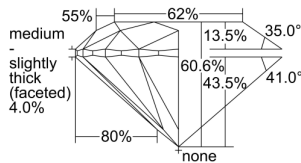

GIA®

FACSIMILE

GIA REPORT 5303543021

Verify this report at GIA.edu

GIA NATURAL DIAMOND DOSSIER®

September 12, 2018
GIA Report Number 5303543021
Shape and Cutting Style ..... Round Brilliant
Measurements ..... 4.32 - 4.34 x 2.62 mm

GRADING RESULTS

Carat Weight ..... 0.30 carat
Color Grade ..... E
Clarity Grade VS1
Cut Grade ..... Excellent

ADDITIONAL GRADING INFORMATION

Polish ..... Excellent
Symmetry ..... Excellent
Fluorescence ..... None
Clarity Characteristics ..... Crystal, Cloud, Pinpoint
Inspection(s): GIA 5303543021

PROPORTIONS

Profile to actual proportions

GRADING SCALES

GIA COLOR SCALE	GIA CLARITY SCALE	GIA CUT SCALE	
D	FLAWLESS	EXCELLENT	
E	INTERNALLY FLAWLESS		
F		VVS₁	VERY GOOD
G	VVS₂		
H	VS₁	GOOD	
I	VS₂		
J	SI₁	FAIR	
K	SI₂		
L	I₁	POOR	
M	I₂		
N	I₃		
O			
P			
Q			
R			
S			
T			
U			
V			
W			
X			
Y			
Z