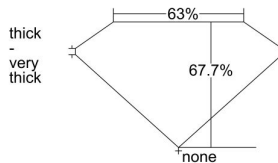

GIA®

FACSIMILE

GIA REPORT 5413493155

Verify this report at GIA.edu

GIA NATURAL DIAMOND DOSSIER®

December 05, 2021
GIA Report Number 5413493155
Shape and Cutting Style ..... Square Emerald Cut
Measurements ..... 5.30 x 5.11 x 3.46 mm

GRADING RESULTS

Carat Weight ..... 0.84 carat
Color Grade ..... F
Clarity Grade VS1

ADDITIONAL GRADING INFORMATION

Polish ..... Excellent
Symmetry ..... Very Good
Fluorescence ..... None
Clarity Characteristics ..... Crystal, Cloud, Pinpoint
Inscription(s): GIA 5413493155

PROPORTIONS

Profile not to actual proportions

GRADING SCALES

GIA COLOR SCALE		GIA CLARITY SCALE			
COLORLESS	D	VERY VERY SLIGHTLY INCLUDED	FLAWLESS		
	E		INTERNALLY FLAWLESS		
	F	VERY SLIGHTLY INCLUDED	VS₁		
	G		VS₂		
	H		VS₁		
	NEAR COLORLESS	I	SLIGHTLY INCLUDED	SI₁	
		J		SI₂	
		FAINT	K	INCLUDED	I₁
			L		I₂
			M		I₃
VERT LIGHT	N				
	O				
	P				
	Q				
	R				
	S				
	T				
LIGHT	U				
	V				
	W				
	X				
Y					
Z