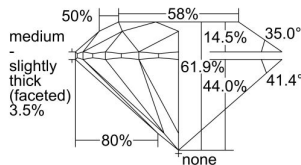

GIA®

FACSIMILE

GIA REPORT 7401005651

Verify this report at GIA.edu

GIA NATURAL DIAMOND DOSSIER®

August 23, 2021
GIA Report Number 7401005651
Shape and Cutting Style ..... Round Brilliant
Measurements ..... 5.40 - 5.42 x 3.35 mm

GRADING RESULTS

Carat Weight ..... 0.60 carat
Color Grade ..... D
Clarity Grade VS2
Cut Grade ..... Excellent

ADDITIONAL GRADING INFORMATION

Polish ..... Excellent
Symmetry ..... Excellent
Fluorescence ..... None
Clarity Characteristics ..... Cloud, Crystal
Inscription(s): GIA 7401005651

PROPORTIONS

Profile to actual proportions

GRADING SCALES

GIA COLOR SCALE	GIA CLARITY SCALE	GIA CUT SCALE	
D	FLAWLESS	EXCELLENT	
E	INTERNALLY FLAWLESS		
F		VVS₁	VERY GOOD
G	VVS₂		
H	VS₁	GOOD	
I	VS₂		
J	SI₁	FAIR	
K	SI₂		
L	I₁	POOR	
M	I₂		
N	I₃		
O			
P			
Q			
R			
S			
T			
U			
V			
W			
X			
Y			
Z