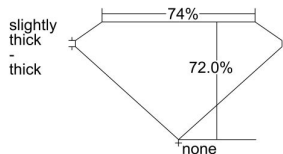

GIA®

FACSIMILE

GIA REPORT 1359098863

Verify this report at GIA.edu

GIA NATURAL DIAMOND DOSSIER®

March 03, 2020
GIA Report Number 1359098863
Shape and Cutting Style ..... **Square Modified Brilliant**
Measurements ..... 4.54 x 4.45 x 3.20 mm

GRADING RESULTS

Carat Weight ..... 0.50 carat
Color Grade ..... E
Clarity Grade VS1

ADDITIONAL GRADING INFORMATION

Polish ..... Excellent
Symmetry ..... Very Good
Fluorescence ..... None
Clarity Characteristics..... **Cloud, Crystal, Feather, Needle**
Inspection(s): GIA 1359098863

PROPORTIONS

Profile not to actual proportions

GRADING SCALES

GIA COLOR SCALE		GIA CLARITY SCALE			
COLORLESS	D	VERY VERY SLIGHTLY INCLUDED	FLAWLESS		
	E		INTERNALLY FLAWLESS		
	F	VERY SLIGHTLY INCLUDED	VVS₁		
	G		VVS₂		
	H		VS₁		
	NEAR COLORLESS	I	SLIGHTLY INCLUDED	VS₂	
		J		SI₁	
		FAINT	K	INCLUDED	SI₂
			L		I₁
			M		I₂
VERT LIGHT			N	INCLUDED	I₃
			O		
			P		
	Q				
LIGHT	R				
	S				
	T				
	U				
	V				
	Z