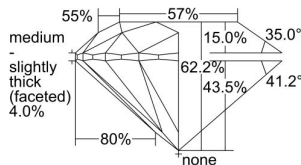

GIA®

FACSIMILE

GIA REPORT 2477159765

Verify this report at GIA.edu

GIA NATURAL DIAMOND DOSSIER®

July 23, 2023
GIA Report Number 2477159765
Shape and Cutting Style ..... Round Brilliant
Measurements ..... 4.77 - 4.79 x 2.98 mm

GRADING RESULTS

Carat Weight ..... 0.42 carat
Color Grade ..... F
Clarity Grade S11
Cut Grade ..... Excellent

ADDITIONAL GRADING INFORMATION

Polish ..... Excellent
Symmetry ..... Excellent
Fluorescence ..... None
Clarity Characteristics ..... Feather, Crystal
Inscription(s): GIA 2477159765

PROPORTIONS

Profile to actual proportions

GRADING SCALES

GIA COLOR SCALE	GIA CLARITY SCALE	GIA CUT SCALE	
D	FLAWLESS	EXCELLENT	
E	INTERNALLY FLAWLESS		
F		VVS₁	VERY GOOD
G	VVS₂		
H	VS₁	GOOD	
I	VS₂		
J	S1₁	FAIR	
K	S1₂		
L	I₁	POOR	
M	I₂		
N	I₃		
O			
P			
Q			
R			
S			
T			
U			
V			
W			
X			
Y			
Z