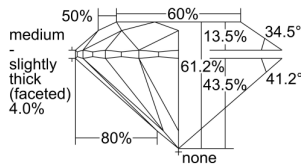

GIA®

FACSIMILE

GIA REPORT

1495264444

Verify this report at GIA.edu

GIA NATURAL DIAMOND DOSSIER®

May 03, 2024
GIA Report Number 1495264444
Shape and Cutting Style ..... Round Brilliant
Measurements ..... 5.10 - 5.13 x 3.13 mm

GRADING RESULTS

Carat Weight ..... 0.50 carat
Color Grade ..... F
Clarity Grade VS2
Cut Grade ..... Excellent

ADDITIONAL GRADING INFORMATION

Polish ..... Excellent
Symmetry ..... Excellent
Fluorescence ..... None
Clarity Characteristics..... Cloud, Crystal, Feather
Inscription(s): GIA 1495264444

PROPORTIONS

Profile to actual proportions

GRADING SCALES

GIA
COLOR
SCALE

COLORESS	D
	E
	F
	G
	H
	I
	J
NEAR	K
COLORLESS	L
	M
	N
	O
	P
	Q
	R
	S
	T
	U
	V
	W
	X
	Y
	Z

GIA
CLARITY
SCALE

	FLAWLESS
	INTERNALLY FLAWLESS
VERY VERY SLIGHTLY INCLUDED	VVS₁
	VVS₂
VERY SLIGHTLY INCLUDED	VS₁
	VS₂
SLIGHTLY INCLUDED	SI₁
	SI₂
	I₁
	I₂
	I₃

GIA
CUT
SCALE

	EXCELLENT
	VERY GOOD
	GOOD
	FAIR
	POOR