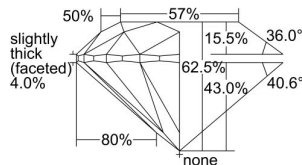

GIA®

FACSIMILE

GIA REPORT 2221759994

Verify this report at GIA.edu

GIA NATURAL DIAMOND DOSSIER®

December 22, 2022
GIA Report Number 2221759994
Shape and Cutting Style ..... Round Brilliant
Measurements ..... 4.86 - 4.89 x 3.05 mm

GRADING RESULTS

Carat Weight ..... 0.45 carat
Color Grade ..... D
Clarity Grade VS1
Cut Grade ..... Excellent

ADDITIONAL GRADING INFORMATION

Polish ..... Excellent
Symmetry ..... Excellent
Fluorescence ..... None
Clarity Characteristics..... Crystal, Cloud, Pinpoint
Inspection(s): GIA 2221759994

PROPORTIONS

Profile to actual proportions