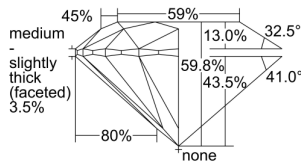

GIA®

FACSIMILE

GIA REPORT 6391374744

Verify this report at GIA.edu

GIA NATURAL DIAMOND DOSSIER®

July 07, 2021
GIA Report Number 6391374744
Shape and Cutting Style ..... Round Brilliant
Measurements ..... 5.46 - 5.49 x 3.28 mm

GRADING RESULTS

Carat Weight ..... 0.60 carat
Color Grade ..... F
Clarity Grade S11
Cut Grade ..... Excellent

ADDITIONAL GRADING INFORMATION

Polish ..... Excellent
Symmetry ..... Excellent
Fluorescence ..... None
Clarity Characteristics ..... Cloud, Crystal
Inscription(s): GIA 6391374744

PROPORTIONS

Profile to actual proportions

GRADING SCALES

GIA COLOR SCALE	GIA CLARITY SCALE	GIA CUT SCALE	
D	FLAWLESS	EXCELLENT	
E	INTERNALLY FLAWLESS		
F		VVS₁	VERY GOOD
G	VVS₂		
H	VS₁	GOOD	
I	VS₂		
J	S1₁	FAIR	
K	S1₂		
L	I₁	POOR	
M	I₂		
N	I₃		
O			
P			
Q			
R			
S			
T			
U			
V			
W			
X			
Y			
Z