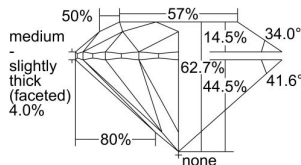

GIA®

FACSIMILE

GIA REPORT 7283632971

Verify this report at GIA.edu

GIA NATURAL DIAMOND DOSSIER®

April 06, 2018
GIA Report Number 7283632971
Shape and Cutting Style ..... Round Brilliant
Measurements ..... 4.76 - 4.80 x 3.00 mm

GRADING RESULTS

Carat Weight ..... 0.42 carat
Color Grade ..... F
Clarity Grade VS2
Cut Grade ..... Excellent

ADDITIONAL GRADING INFORMATION

Polish ..... Excellent
Symmetry ..... Excellent
Fluorescence ..... None
Clarity Characteristics ..... Cloud
Inscription(s): GIA 7283632971

PROPORTIONS

Profile to actual proportions

GRADING SCALES

GIA COLOR SCALE

COLOREDNESS	D
	E
	F
	G
	H
	I
	J
NEAR COLORLESS	K
	L
Faint	M
	N
	O
	P
	Q
	R
	S
	T
	U
	V
	W
	X
	Y
Light	Z

GIA CLARITY SCALE

VERY VERY SLIGHTLY INCLUDED	FLAWLESS
	INTERNALLY FLAWLESS
VERY SLIGHTLY INCLUDED	VVS₁
	VVS₂
SLIGHTLY INCLUDED	VS₁
	VS₂
INCLUDED	SI₁
	SI₂
INCLUDED	I₁
	I₂
	I₃

GIA CUT SCALE

EXCELLENT
VERY GOOD
GOOD
FAIR
POOR