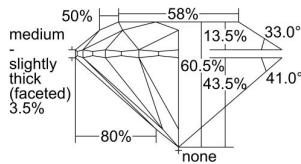

GIA®

FACSIMILE

GIA REPORT 2387523901

Verify this report at GIA.edu

GIA NATURAL DIAMOND DOSSIER®

May 03, 2021
GIA Report Number 2387523901
Shape and Cutting Style ..... Round Brilliant
Measurements ..... 5.44 - 5.47 x 3.30 mm

GRADING RESULTS

Carat Weight ..... 0.60 carat
Color Grade ..... E
Clarity Grade VS2
Cut Grade ..... Excellent

ADDITIONAL GRADING INFORMATION

Polish ..... Excellent
Symmetry ..... Excellent
Fluorescence ..... None
Clarity Characteristics ..... Cloud
Inscription(s): GIA 2387523901

PROPORTIONS

Profile to actual proportions

GRADING SCALES

GIA COLOR SCALE	GIA CLARITY SCALE	GIA CUT SCALE	
D	FLAWLESS	EXCELLENT	
E	INTERNALLY FLAWLESS		
F		VVS₁	VERY GOOD
G	VVS₂		
H	VS₁	GOOD	
I	VS₂		
J	SI₁	FAIR	
K	SI₂		
L	I₁	POOR	
M	I₂		
N	I₃		
O			
P			
Q			
R			
S			
T			
U			
V			
W			
X			
Y			
Z