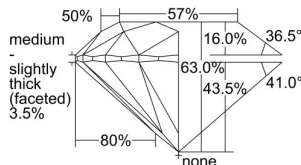

GIA®

FACSIMILE

GIA REPORT 2337981555

Verify this report at GIA.edu

GIA NATURAL DIAMOND DOSSIER®

October 23, 2019
GIA Report Number 2337981555
Shape and Cutting Style ..... Round Brilliant
Measurements ..... 5.72 - 5.77 x 3.62 mm

GRADING RESULTS

Carat Weight ..... 0.74 carat
Color Grade ..... E
Clarity Grade VS2
Cut Grade ..... Excellent

ADDITIONAL GRADING INFORMATION

Polish ..... Excellent
Symmetry ..... Excellent
Fluorescence ..... None
Clarity Characteristics ..... Cloud
Inscription(s): GIA 2337981555

PROPORTIONS

Profile to actual proportions

GRADING SCALES

GIA COLOR SCALE

COLORESS	D
	E
	F
	G
	H
	I
	J
NEAR COLORESS	K
	L
Faint	M
	N
	O
	P
Very Light	R
	S
	T
	U
	V
Light	W
	X
	Y
	Z

GIA CLARITY SCALE

FLAWLESS	VERY VERY SLIGHTLY INCLUDED	VS₁	VS₂	VS₁	VS₂	SI₁	SI₂	I₁	I₂	I₃					
											FLAWLESS	INTERNALLY FLAWLESS	VERY SLIGHTLY INCLUDED	SLIGHTLY INCLUDED	INCLUDED

GIA CUT SCALE

EXCELLENT
VERY GOOD
GOOD
FAIR
POOR