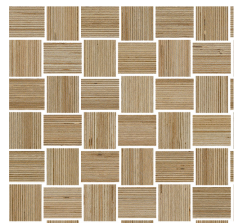

Balance

Porcelain

Bianco

Crema

Balance

Porcelain

The Balance series is an Asian-contemporary collection with the aesthetic of simple, subtle and unobtrusive beauty. Featuring a classic linear design and a decorative square pattern, the two designs are beautifully understated and available in 2 contemporary colors.

URBAN
COAST TILE

Sizes (Nominal)	Thickness	UOM	Carton SF	Carton PC
12x24	.394"	SF	11.63	6
24x24	.394"	SF	11.63	3
11" Hex	.394"	SF	10.44	20
2x2 Mosaic	.394"	EA	1	5

Availability	Stock Colors
12x24	Bianco, Crema,
24x24	Bianco Deco, Crema Deco
11" Hex	Bianco, Crema
2x2 Mosaic	Bianco, Crema