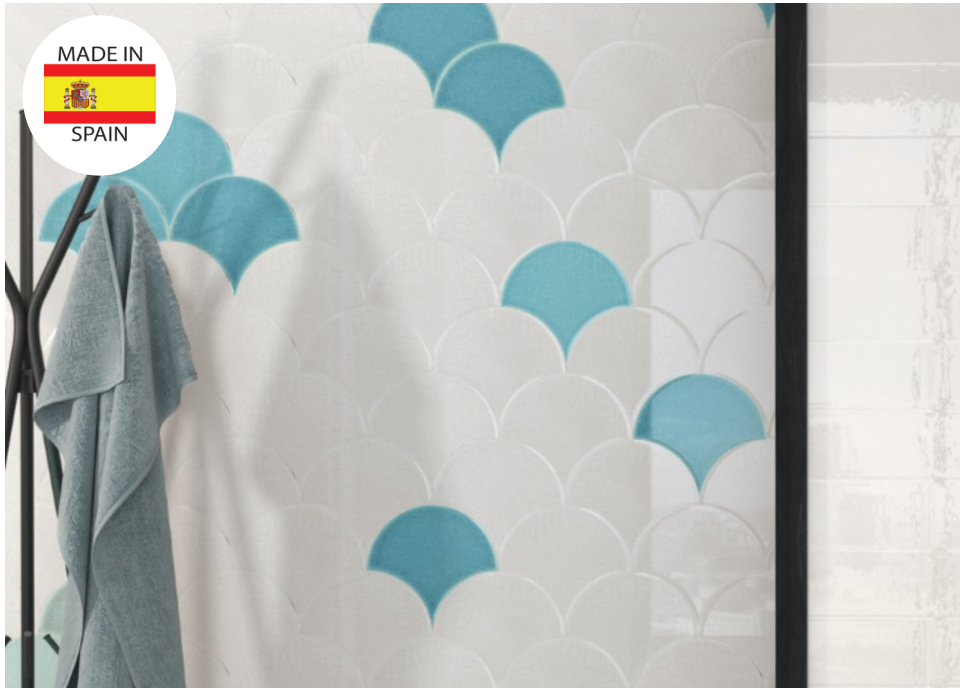

Fan

Wall Tile

URBAN
COAST TILE

Celeste

Coral

Neutro

Pearl

Skylight