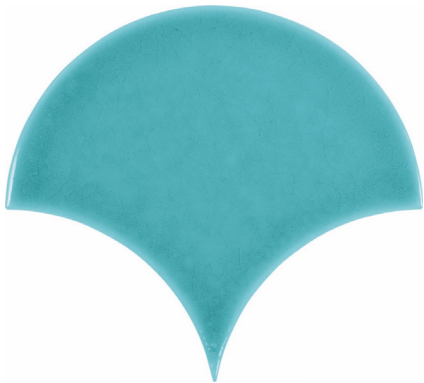

Fan

Wall Tile

URBAN
COAST TILE

Celeste

Coral

Neutro

Pearl

Skylight