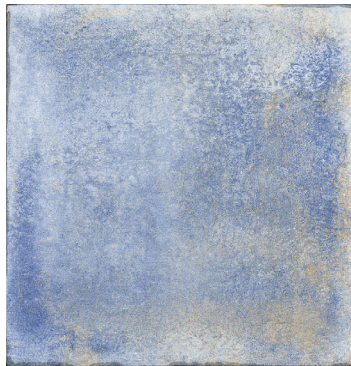

Earth

Ocean

Sand

Antigua

Bahamas

Mix

Earth Range

Ocean Range

Availability	Stock Colors
8x8	Earth, Ocean, Sand, Antigua, Bahamas, Mix

Technical Data	8x8	Application	8x8
Body Type	Porcelain	Wall - Wet	Yes
Wear Rating	III - Earth, Sand IV - Ocean, Antigua, Bahamas, Mix	Wall -Dry Floor - Residential	Yes Heavy
Shade Variation	V4	Floor - Commercial	No - Earth, Sand Medium - Ocean, Antigua, Bahamas, Mix
DCOF	≥.42		
Recycled Content	Yes	Freeze/Thaw	Yes
Finish	Matte		