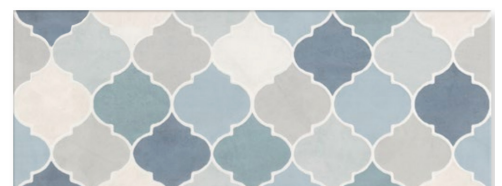

# URBAN COAST TILE

Cenere

Cenere Trame

Flora Decor

Denim

Denim Trame

Denim Pattern Mix

Neve

Availability	Stock Colors
10x24	Cenere, Cenere Trame, Denim, Denim Trame, Neve, Neve Trame, Olivia, Olivia Trame, Flora Decor, Denim Pattern Mix

Technical Data	10x24	Application	10x24
Body Type	Ceramic	Wall - Wet	Yes
Wear Rating	I	Wall -Dry	Yes
Shade Variation	V1	Floor - Residential	No
DCOF	N/A	Floor - Commercial	No
Recycled Content	Yes	Freeze/Thaw	No
Finish	Matte		