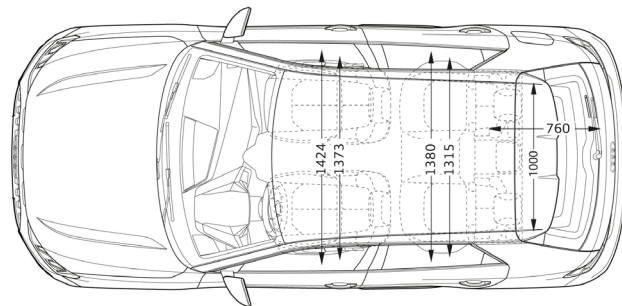

Measurements (All in mm)

Dimensions are based on technical data from Audi Germany.
Actual specifications may vary from models shown.

Wheelbase	2,563
Length	4,029
Height	1,409
Width (mirrors folded/unfolded)	1,740 / 1,940
Track (front/rear)	1,524 / 1,501
Kerb weight (kg)	1,125
Turning circle (m)	10.5
Luggage volume (litres)	335
Fuel tank (litres)	40