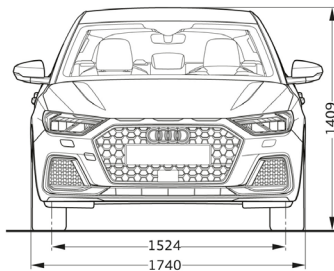

Measurements (All in mm)

Dimensions are based on technical data from Audi Germany.
Actual specifications may vary from models shown.

Wheelbase	2,563
Length	4,029
Height	1,409
Width (mirrors folded/unfolded)	1,740 / 1,940
Track (front/rear)	1,524 / 1,501
Kerb weight (kg)	1,125
Turning circle (m)	10.5
Luggage volume (litres)	335
Fuel tank (litres)	40