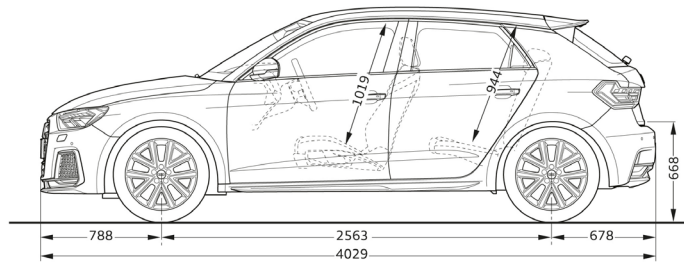

Measurements (All in mm)

Dimensions are based on technical data from Audi Germany.
Actual specifications may vary from models shown.

Wheelbase	2,563
Length	4,029
Height	1,409
Width (mirrors folded/unfolded)	1,740 / 1,940
Track (front/rear)	1,524 / 1,501
Kerb weight (kg)	1,125
Turning circle (m)	10.5
Luggage volume (litres)	335
Fuel tank (litres)	40