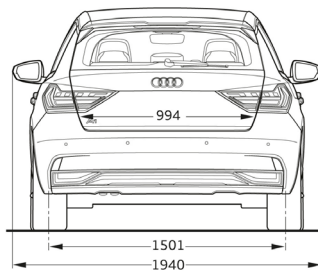

Measurements (All in mm)

Dimensions are based on technical data from Audi Germany.
Actual specifications may vary from models shown.

Wheelbase	2,563
Length	4,029
Height	1,409
Width (mirrors folded/unfolded)	1,740 / 1,940
Track (front/rear)	1,524 / 1,501
Kerb weight (kg)	1,125
Turning circle (m)	10.5
Luggage volume (litres)	335
Fuel tank (litres)	40