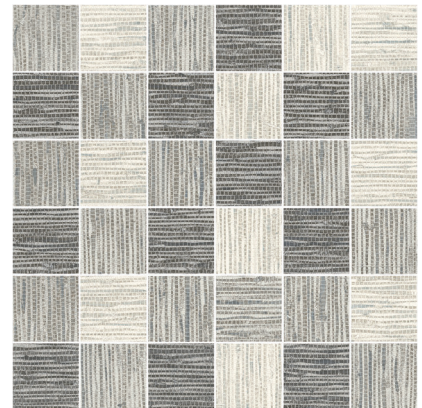

# Bali Breeze

Porcelain

URBAN  
COAST TILE

Dark Gray

Light Gray

White

Cool Mix

Corporate Headquarters & Distribution Center  
405 E. Marsh Ln, Suite 3, Wilmington, DE 19804  
[urbancoasttile.com](http://urbancoasttile.com)