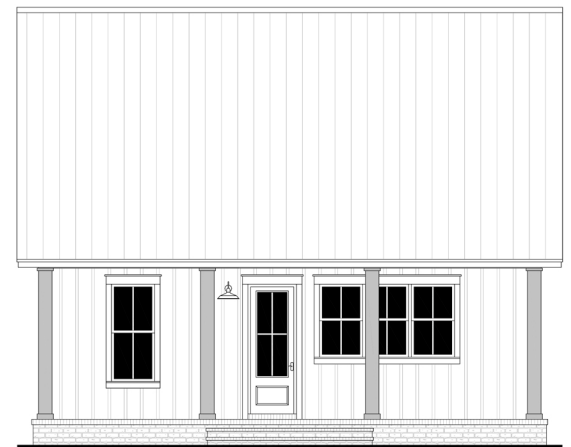

Designing Homes
HOUSE PLAN ZONE
 Building Relationships

Rear Elevation

Carolina Ridge House Plan

1070

1070 Sq Ft.

2 Bedrooms

1 Bathrooms

1 Stories

31-0 Width

47-10 Depth

Phone: 601.336.3254 sales@hpzplans.com
<https://hpzplans.com/products/carolina-ridge-house-plan>