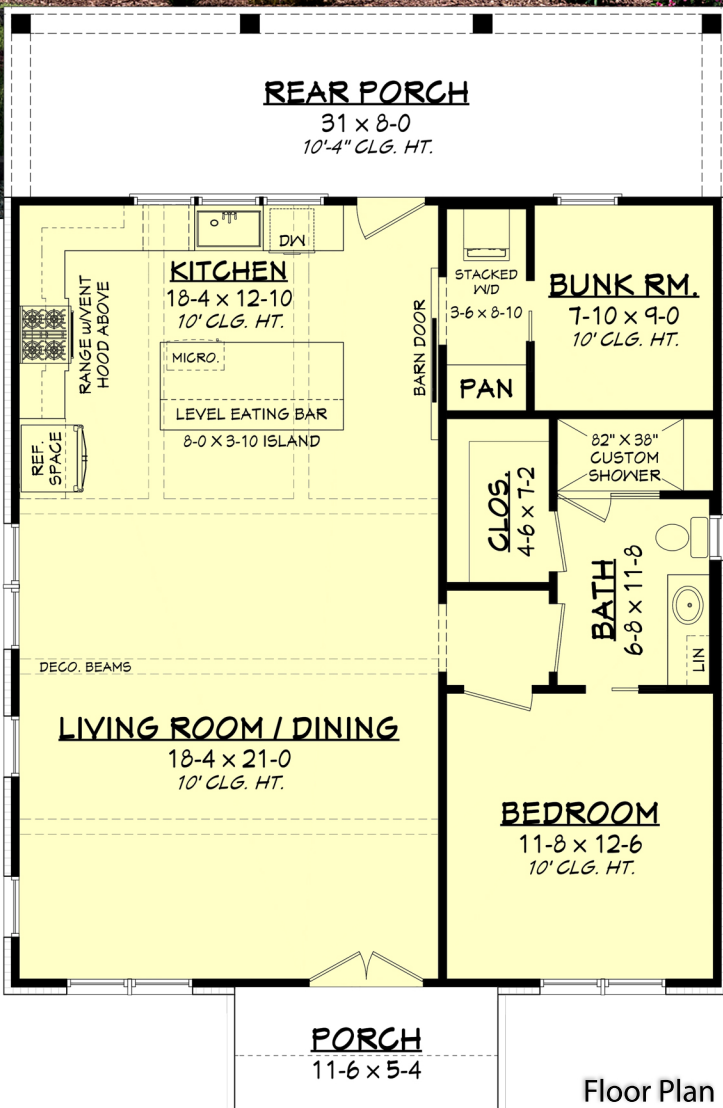

Designing Homes
HOUSE PLAN ZONE
 Building Relationships

Rear Elevation

Carolina Ridge House Plan

1070

1070 Sq Ft.

2 Bedrooms

1 Bathrooms

1 Stories

31-0 Width

47-10 Depth

Phone: 601.336.3254 sales@hpzplans.com
<https://hpzplans.com/products/carolina-ridge-house-plan>