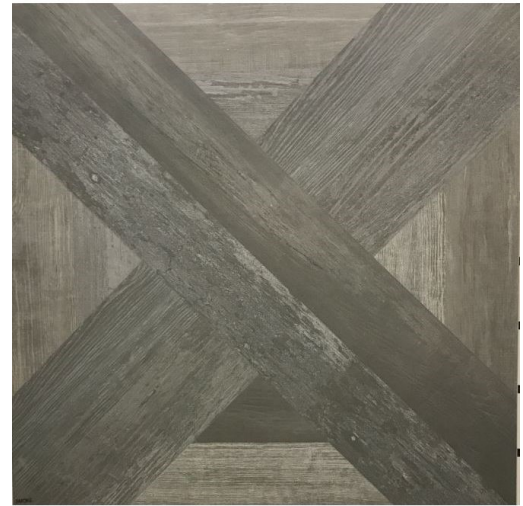

Gray

Contact Us:
sales@urbancoasttile.com