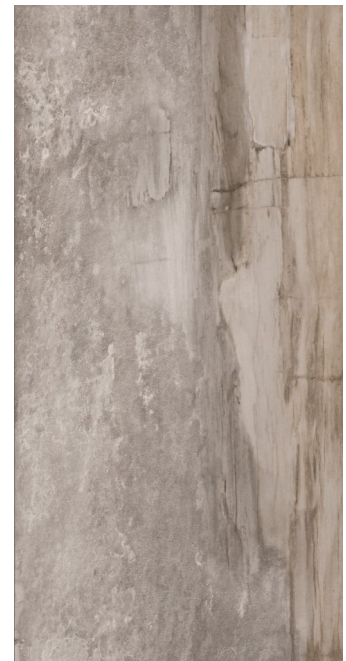

Dark Gray

Corporate Headquarters & Distribution Center
405 E. Marsh Ln, Wilmington, DE 19804
urbancoasttile.com

Contact Us:
info@urbancoasttile.com
888-728-8453