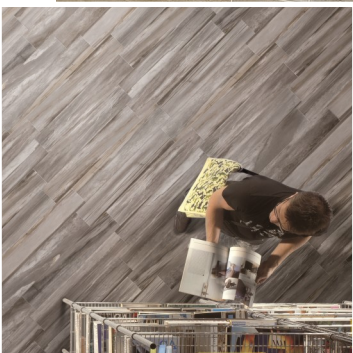

Cascade

Porcelain

URBAN
COAST TILE

Beige