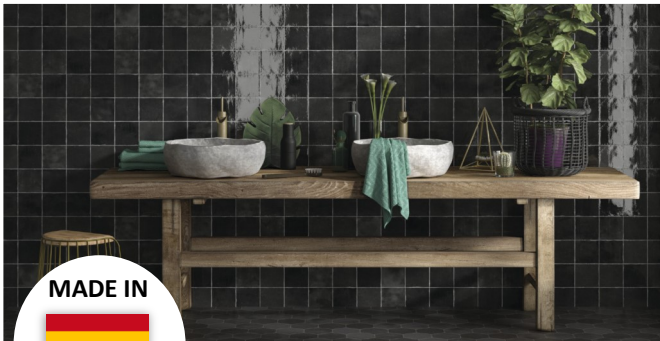

Watercolor

Wall Tile

URBAN
COAST TILE

Blue