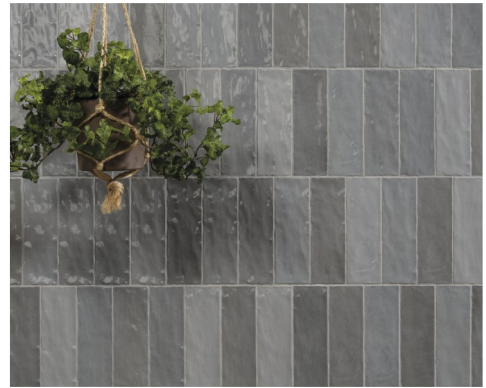

Myriad

Wall Tile

URBAN COAST TILE

Aqua

Sky

Red

Grey

Taupe

White

Contact Us:

sales@urbancoasttile.com

Myriad

Wall Tile

A wall tile collection inspired by the hospitality and local color of typical Moroccan guesthouses. Bright colors and the handcrafted appeal of its rich variety of shades and uneven surface makes Myriad stand out.