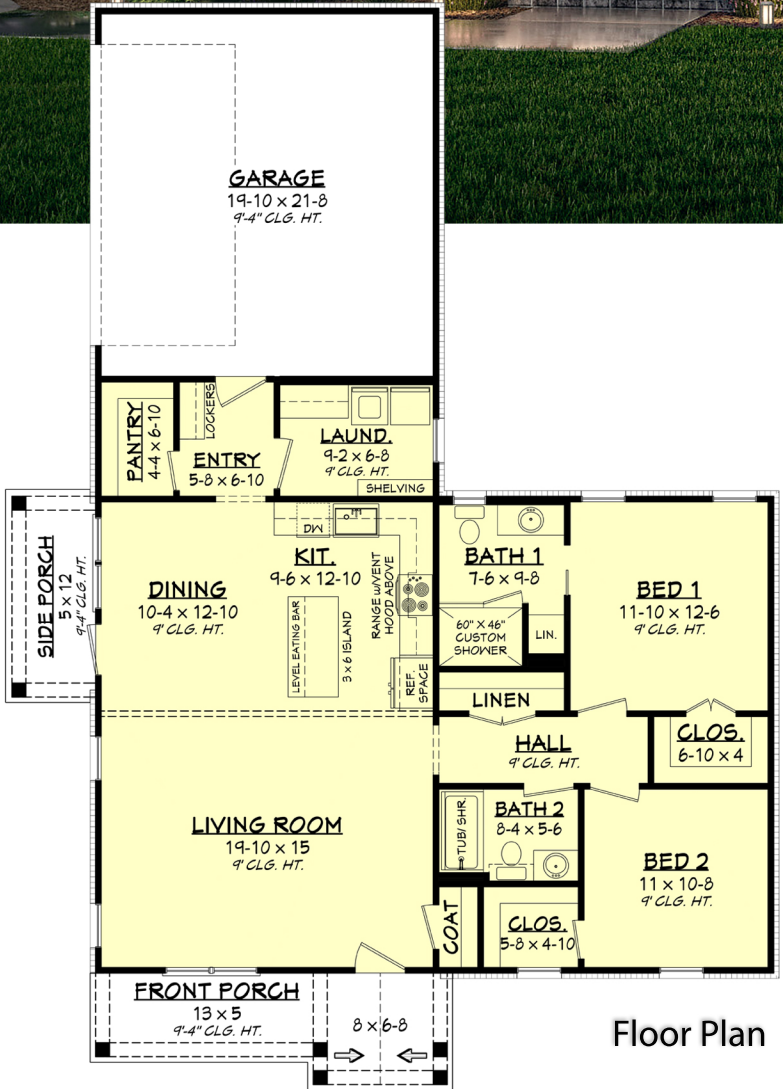

Designing Homes
HOUSE PLAN ZONE
 Building Relationships

Floor Plan

Rear Elevation

Marshall House Plan
 1301

1301 Sq Ft.	1 Stories
2 Bedrooms	45-6 Width
2 Bathrooms	64-4 Depth

Phone: 601.336.3254 sales@hpzplans.com
<https://hpzplans.com/products/marshall-house-plan>