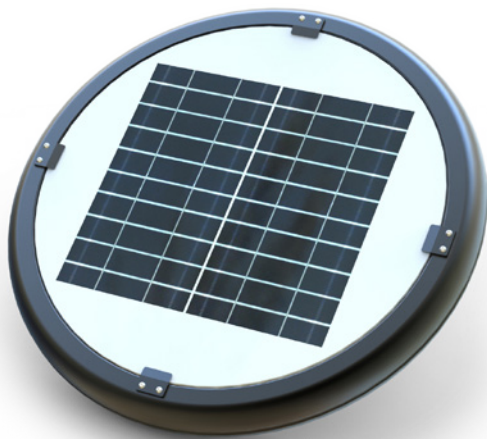

# SOLAR PLAZA LIGHT

## ETG-SPL9400

- » Professional light distribution for wide lighting
- » Aluminium alloy case, Patent integrated design
- » Replaceable Large Battery
- » Shine for 3 Full Nights
- » Easy installation

### SUITABLE FOR

Garden, Park, Roadways, Street, Parking Lot, Court yard, Campus, Corridors, Side walk, Public square, Airfield, Ranch, Private roads, Beach, Parties, Camp etc.

Model	ETG-SPL9400
IP Rating	IP65
Solar Charging Time	9 - 10 Hours
Solar Panel	15.6W 5.5V
Li-on Battery	26000mAh 3.7V
Lumen	900
Body Material	Aluminium alloy + PC Lens
Warranty	12 Months