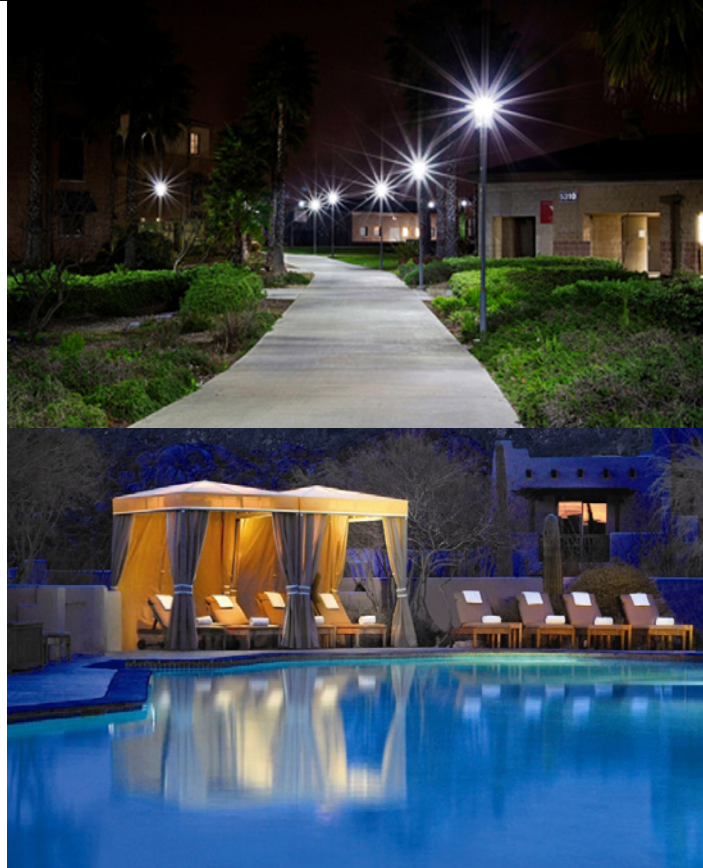

# SOLAR PLAZA LIGHT

## ETG-SPL9400

- » Professional light distribution for wide lighting
- » Aluminium alloy case, Patent integrated design
- » Replaceable Large Battery
- » Shine for 3 Full Nights
- » Easy installation

### SUITABLE FOR

Garden, Park, Roadways, Street, Parking Lot, Court yard, Campus, Corridors, Side walk, Public square, Airfield, Ranch, Private roads, Beach, Parties, Camp etc.

Model	ETG-SPL9400
IP Rating	IP65
Solar Charging Time	9 - 10 Hours
Solar Panel	15.6W 5.5V
Li-on Battery	26000mAh 3.7V
Lumen	900
Body Material	Aluminium alloy + PC Lens
Warranty	12 Months