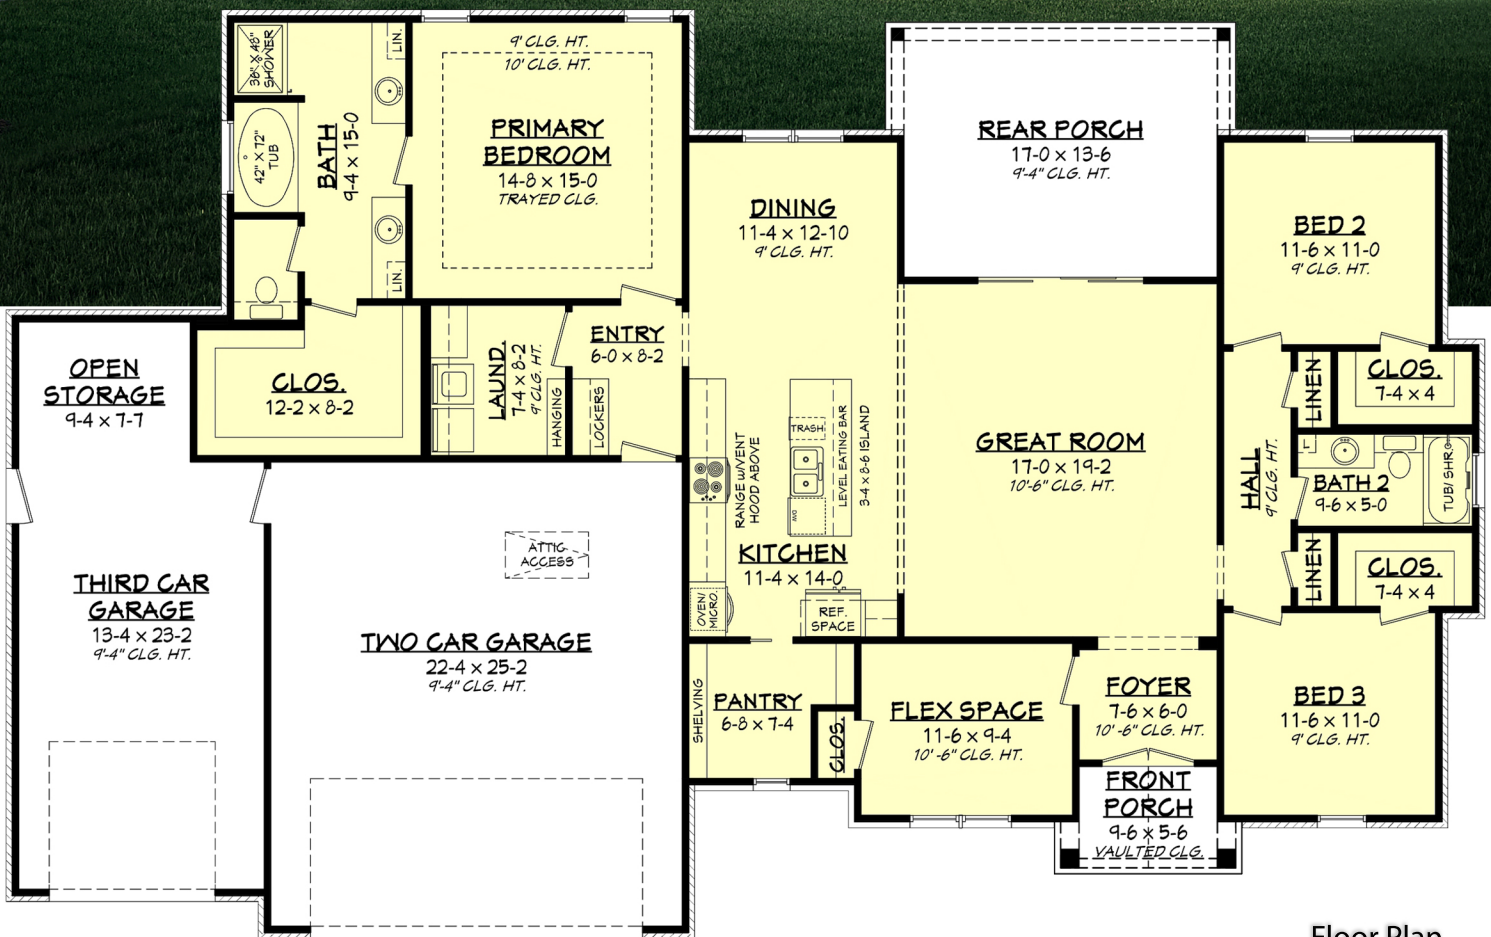

Designing Homes  
**HOUSE PLAN ZONE**  
 Building Relationships

Floor Plan

Rear Elevation

**Ellis House Plan**

2002L

2002 Sq Ft.

3 Bedrooms

2 Bathrooms

1 Stories

79-6 Width

49-8 Depth

Phone: 601.336.3254 sales@hpzplans.com

<https://hpzplans.com/products/ellis-house-plan>