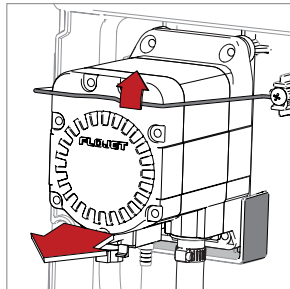

Portable Spray Unit

10 gallon

Item Number: SP-10N

Universal hinged back plate

Tool-free access to components
Fits any of "the Naturals" portable units

Quick-change pump

Lift bracket to release pump

Natural color tank

Improved visibility of product levels

Hinged lid

Available in 5 colors

Integrated hose wraps

Front-facing drain

In-line strainer

Protects pump from debris