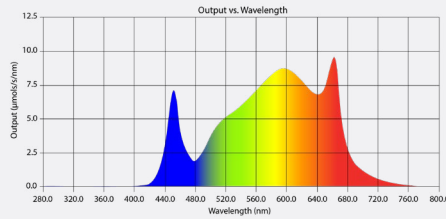

\$0.89

LISTINGS/RATINGS:
UL 1598, UL8800, IP66

120V-277V FULL SPECTRUM LED GROW LIGHT

SKY 7
IQ HORTICULTURAL LIGHTING

1700e
GAVITA HORTICULTURAL LIGHTING

SPECTRUM

DIMMING RANGE

100% - 6%, Dim to OFF