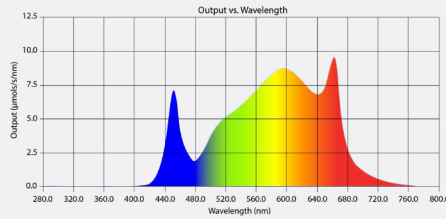

SKY 6
IQ HORTICULTURAL LIGHTING

SPYDR 2P
FLUENCE BY OSRAM

SPECTRUM

DIMMING RANGE

100% - 6%, Dim to OFF

100% - 6%, Dim to OFF

WARRANTY

5 Year - Unlimited, No Hassle