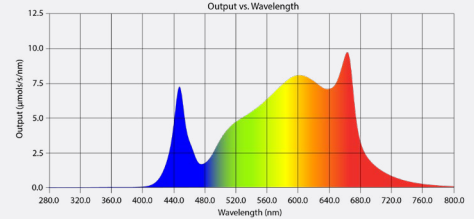

SKY 6
IQ HORTICULTURAL LIGHTING

SPYDR 2P
FLUENCE BY OSRAM

SPECTRUM

DIMMING RANGE

100% - 6%, Dim to OFF

100% - 6%, Dim to OFF

WARRANTY

5 Year - Unlimited, No Hassle