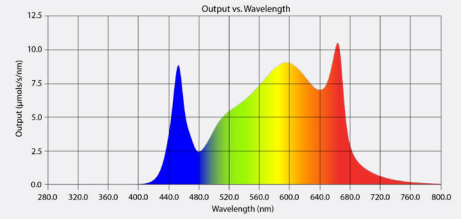

\$0.89

LISTINGS/RATINGS:
UL 1598, UL8800, IP66

120V-277V FULL SPECTRUM LED GROW LIGHT

SKY 7
IQ HORTICULTURAL LIGHTING

1700e
GAVITA HORTICULTURAL LIGHTING

SPECTRUM

DIMMING RANGE

100% - 6%, Dim to OFF