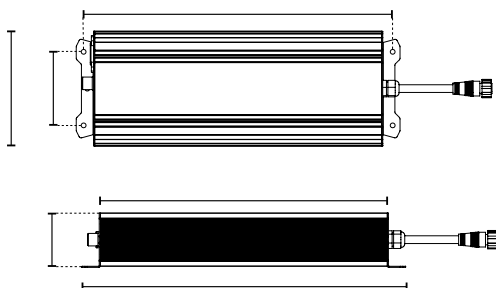

CONTROL

0-10V (Option) Fixture is equipped with an external RJ14 cable and allows for daisy chained installation of up to 160 fixtures per controller (80 fixtures per controller port).

DIMMING

SKY 9 is dimmable in 900W, 720W, 540W, and 360W.
 SKY 7 is dimmable in 720W, 580W, 430W, and 290W.
 SKY 6 is dimmable in 630W, 500W, 380W, and 250W.
 SKY 3 is dimmable in 340W, 270W, 200W, and 140W.

INPUT POWER	340W	630W	720W	900W
EFFICACY	2.8 $\mu\text{mol}/\text{J}$	2.7 $\mu\text{mol}/\text{J}$	2.6 $\mu\text{mol}/\text{J}$	2.65 $\mu\text{mol}/\text{J}$
PPF	952 $\mu\text{mol}/\text{s}$	1700 $\mu\text{mol}/\text{s}$	1870 $\mu\text{mol}/\text{s}$	2385 $\mu\text{mol}/\text{s}$
INPUT VOLTAGE	120V - 277V		277V - 480V	
FIXTURE WEIGHT	27.5lb / 12.5 kg			39lb / 17.7 kg
FIXTURE LENGTH	45.7"			
FIXTURE WIDTH	41.7"			

DIMENSIONS

NOTE: Line Voltage Daisy Chain Options Available, Consult Factory For Configurations.

340W/630W/720W Fixture:

900W Fixture:

340W/630W/720W Power Supply:

900W Power Supply: