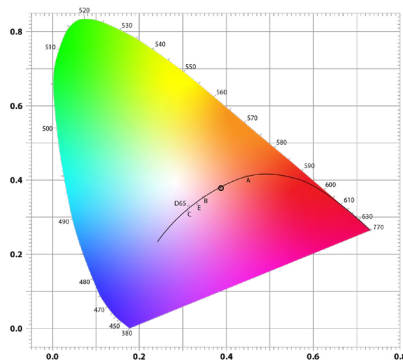

SPECTRUM

Our Broad Spectra offers light emission across the PAR 400-700nm wavelength range. We balance efficiency with quality of light to achieve the desired plant response and work environment.

CHROMACITY 630W Fixture