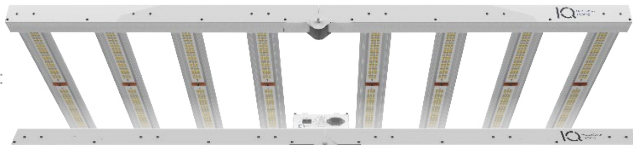

900W Fixture:

340W/630W/720W Fixture:

The SKY fixture design allows for high-performance lighting in vertical and low mounting grow applications. This powerful, full-spectrum light is intended for experienced growers from the vegetative stage through the higher PPFD flower stage.

ORDERING INFORMATION

MODEL	TYPE	VOLTAGE	ACCESSORIES
SKY			EXT
	9 FLOWER (900W)	120 120-277V	EXT 6' CORD
	7 FLOWER (720W)	277 277-480V	
	6 FLOWER (630W)		
	3 VEG (340W)		

DRIVER

World class LED driver. Input options Auto Sensing 90V-305V and 245V-528V.

CONTROL

0-10V (Option) Fixture is equipped with an external RJ14 cable and allows for daisy chained installation of up to 160 fixtures per controller (80 fixtures per controller port).

DIMMING

SKY 9 is dimmable in 900W, 720W, 540W, and 360W.
 SKY 7 is dimmable in 720W, 580W, 430W, and 290W.
 SKY 6 is dimmable in 630W, 500W, 380W, and 250W.
 SKY 3 is dimmable in 340W, 270W, 200W, and 140W.

INPUT POWER	340W	630W	720W	900W
EFFICACY	2.8 $\mu\text{mol}/\text{J}$	2.7 $\mu\text{mol}/\text{J}$	2.6 $\mu\text{mol}/\text{J}$	2.65 $\mu\text{mol}/\text{J}$
PPF	952 $\mu\text{mol}/\text{s}$	1700 $\mu\text{mol}/\text{s}$	1870 $\mu\text{mol}/\text{s}$	2385 $\mu\text{mol}/\text{s}$
INPUT VOLTAGE	120V - 277V		277V - 480V	
FIXTURE WEIGHT	27.5lb / 12.5 kg			39lb / 17.7 kg
FIXTURE LENGTH	45.7"			
FIXTURE WIDTH	41.7"			