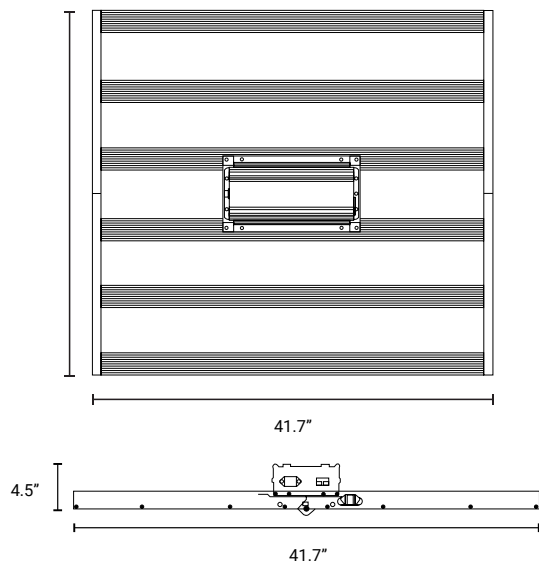

INPUT POWER	340W	630W	720W	900W
EFFICACY	2.8 $\mu\text{mol}/\text{J}$	2.7 $\mu\text{mol}/\text{J}$	2.6 $\mu\text{mol}/\text{J}$	2.65 $\mu\text{mol}/\text{J}$
PPF	952 $\mu\text{mol}/\text{s}$	1700 $\mu\text{mol}/\text{s}$	1870 $\mu\text{mol}/\text{s}$	2385 $\mu\text{mol}/\text{s}$
INPUT VOLTAGE	120V - 277V		277V - 480V	
FIXTURE WEIGHT	27.5lb / 12.5 kg			39lb / 17.7 kg
FIXTURE LENGTH	45.7"			
FIXTURE WIDTH	41.7"			

DIMENSIONS

NOTE: Line Voltage Daisy Chain Options Available, Consult Factory For Configurations.

340W/630W/720W Fixture:

900W Fixture:

340W/630W/720W Power Supply:

900W Power Supply: