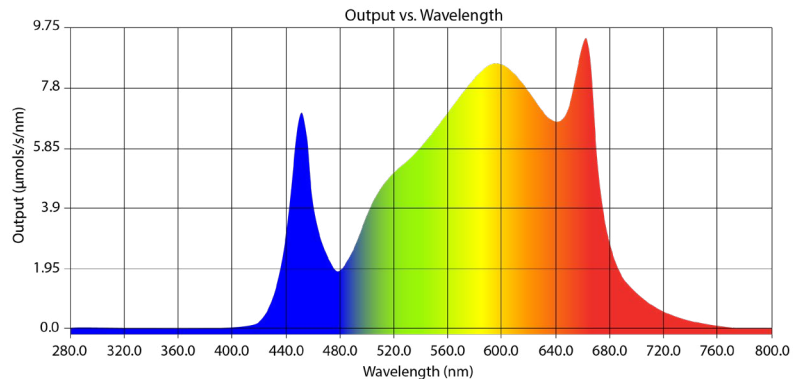

CONTROL

0-10V (Option) Fixture is equipped with an external RJ14 cable and allows for daisy chained installation of up to 160 fixtures per controller (80 fixtures per controller port).

DIMMING

SKY 9 is dimmable in 900W, 720W, 540W, and 360W.
 SKY 7 is dimmable in 720W, 580W, 430W, and 290W.
 SKY 6 is dimmable in 630W, 500W, 380W, and 250W.
 SKY 3 is dimmable in 340W, 270W, 200W, and 140W.

SPECTRUM

Our Broad Spectra offers light emission across the PAR 400-700nm wavelength range. We balance efficiency with quality of light to achieve the desired plant response and work environment.

CHROMACITY 630W Fixture

INPUT POWER	340W	630W	720W	900W
EFFICACY	2.8 $\mu\text{mol}/\text{J}$	2.7 $\mu\text{mol}/\text{J}$	2.6 $\mu\text{mol}/\text{J}$	2.65 $\mu\text{mol}/\text{J}$
PPF	952 $\mu\text{mol}/\text{s}$	1700 $\mu\text{mol}/\text{s}$	1870 $\mu\text{mol}/\text{s}$	2385 $\mu\text{mol}/\text{s}$
INPUT VOLTAGE	120V - 277V		277V - 480V	
FIXTURE WEIGHT	27.5lb / 12.5 kg			39lb / 17.7 kg
FIXTURE LENGTH	45.7"			
FIXTURE WIDTH	41.7"			