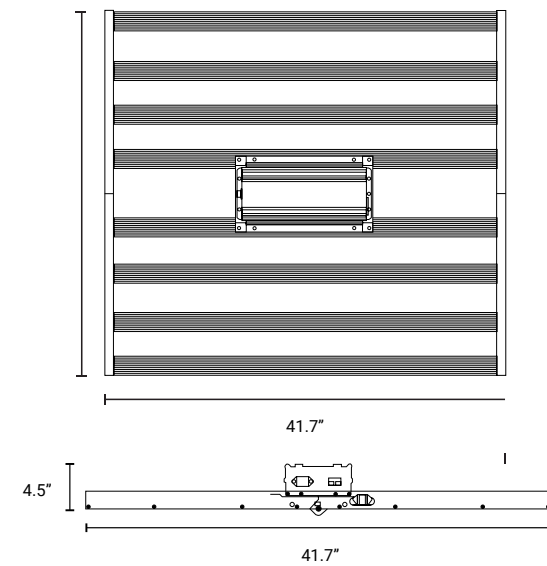

INPUT POWER	340W	630W	720W	900W
EFFICACY	2.8 $\mu\text{mol}/\text{J}$	2.7 $\mu\text{mol}/\text{J}$	2.6 $\mu\text{mol}/\text{J}$	2.65 $\mu\text{mol}/\text{J}$
PPF	952 $\mu\text{mol}/\text{s}$	1700 $\mu\text{mol}/\text{s}$	1870 $\mu\text{mol}/\text{s}$	2385 $\mu\text{mol}/\text{s}$
INPUT VOLTAGE	120V - 277V		277V - 480V	
FIXTURE WEIGHT	27.5lb / 12.5 kg			39lb / 17.7 kg
FIXTURE LENGTH	45.7"			
FIXTURE WIDTH	41.7"			

DIMENSIONS

NOTE: Line Voltage Daisy Chain Options Available, Consult Factory For Configurations.

340W/630W/720W Fixture:

900W Fixture:

340W/630W/720W Power Supply:

900W Power Supply: