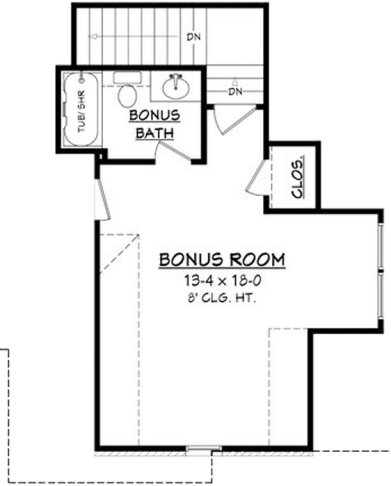

Designing Homes
HOUSE PLAN ZONE
 Building Relationships

First Floor Plan

Square footage does not include bonus room.

Bonus Floor Plan

Refuge Lane House Plan

2404

- 2404 Sq Ft.
- 1.5 Stories
- 4 Bedrooms
- 72-6 Width
- 2.5 Bathrooms
- 59-0 Depth