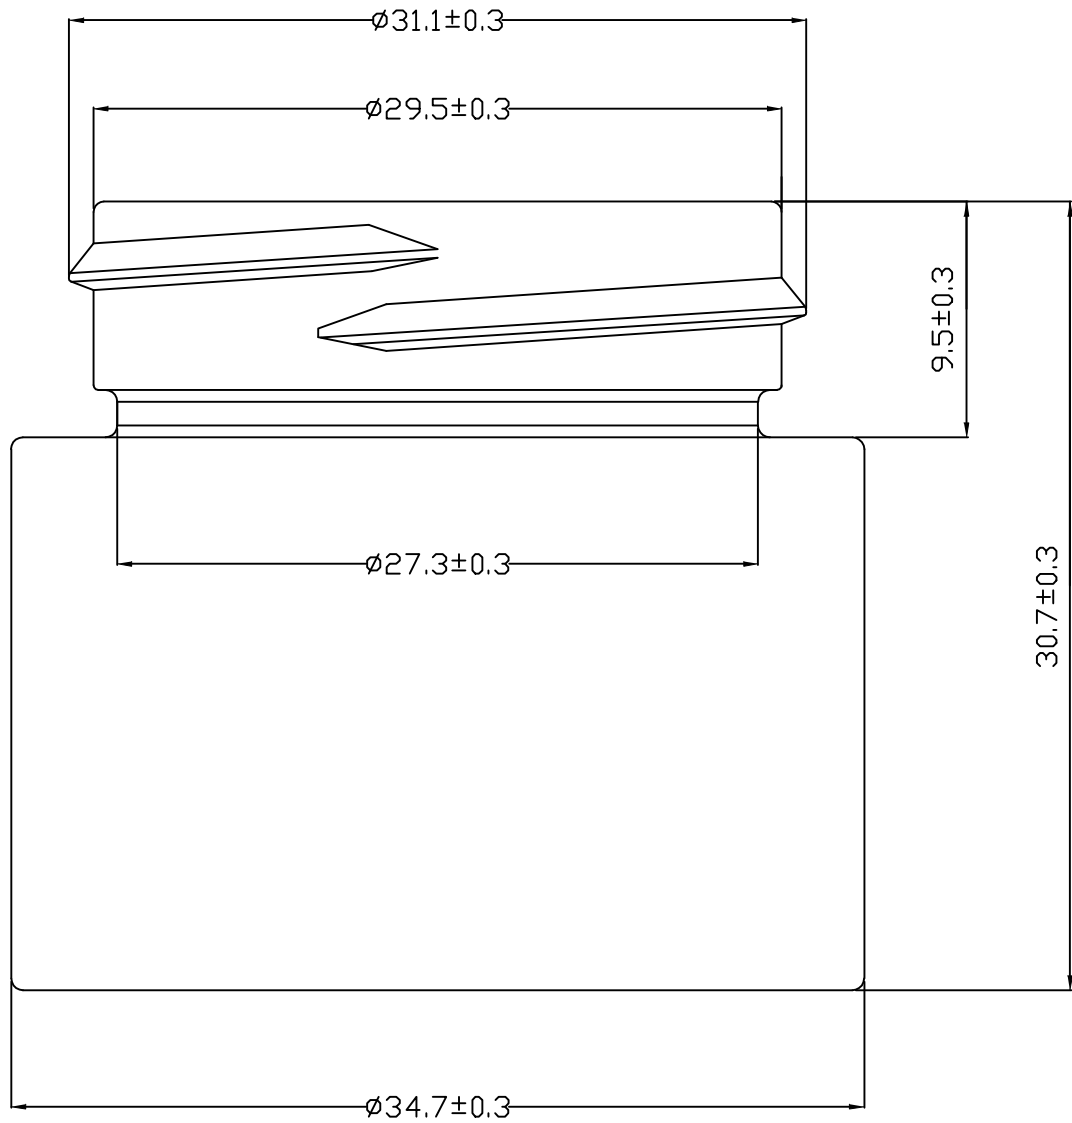

MARK	REVISER	DESCRIRTN	DATE

LABEL	TOLERANCE		Glass Jar				Neck Finish	33/400
	LENGTH	ANGLE					WEIGHT	33.3±1.0g
<10	±0.1	±0.5					CAPACITY	10G
10~20	±0.2						Full Capacity	11.5±1.5G
>30	±0.5						SCALE	1:1
DESIGN			UNIT	MM				
APPROVE			SKU: 8MLJ33400FRG-MD		 CITADEL PACKAGING CitadelPackaging.com • 208-550-3393			
DATE	2017.03.30							