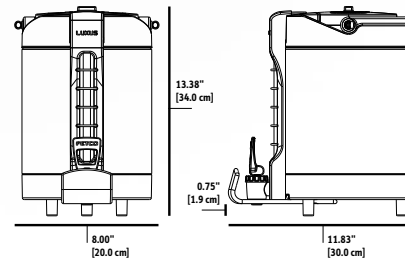

← Measurements

D479	LGD-10 1.0 Gallon LUXUS® Sight Gauge Dispenser				
Product	Height	Width	Depth	Empty Weight	Filled Weight
	21.66" [56.5 cm]	8.00" [22.7 cm]	11.75" [33.3 cm]	8.5 lbs [3.9 kg]	17.4 lbs [7.9 kg]
Shipping	21"	17"	13"	12.0 lbs	–

D480	LGD-15 1.5 Gallon LUXUS® Sight Gauge Dispenser				
Product	Height	Width	Depth	Empty Weight	Filled Weight
	22.25" [56.5 cm]	9.00" [22.7 cm]	13.19" [33.3 cm]	8.3 lbs [3.3 kg]	25.0 lbs [8.0 kg]
Shipping	21"	17"	13"	12.0 lbs	–

D481	LGD-20 2.0 Gallon LUXUS® Sight Gauge Dispenser				
Product	Height	Width	Depth	Empty Weight	Filled Weight
	24.88" [56.5 cm]	9.00" [22.7 cm]	13.19" [33.3 cm]	11.2 lbs [5.1 kg]	28.8 lbs [13.1 kg]
Shipping	21"	17"	13"	12.0 lbs	–

D482	LGS-10 1.0 Gallon LUXUS® Sight Gauge Server*				
Product	Height	Width	Depth	Empty Weight	Filled Weight
	13.38" [36.8 cm]	8.00" [22.7 cm]	11.83" [32.6 cm]	6.5 lbs [2.9 kg]	15.5 lbs [7.0 kg]
Shipping	16"	17"	13"	10.0 lbs	–

D483	LGS-15 1.5 Gallon LUXUS® Sight Gauge Server*				
Product	Height	Width	Depth	Empty Weight	Filled Weight
	14.50" [36.8 cm]	9.00" [22.7 cm]	12.83" [32.6 cm]	7.2 lbs [3.3 kg]	17.6 lbs [8.0 kg]
Shipping	16"	17"	13"	10.0 lbs	–

D484	LGS-20 2.0 Gallon LUXUS® Sight Gauge Server*				
Product	Height	Width	Depth	Empty Weight	Filled Weight
	16.50" [36.8 cm]	9.00" [22.7 cm]	12.83" [32.6 cm]	8.5 lbs [6.3 kg]	26.0 lbs [11.8 kg]
Shipping	16"	17"	13"	10.0 lbs	–

* Must be used with with "A" series Serving Stations.

LGD-10

LGS-10

LGD-15/20

LGS-15/20

🛒 Customize Your Dispenser

- #1071.00030.00 Orange Dispenser Faucet Replacement Handle*
- #1071.00031.00 Green Dispenser Faucet Replacement Handle*
- #1071.00032.00 Blue Dispenser Faucet Replacement Handle*
- #1071.00040.00 Red Dispenser Faucet Replacement Handle*
- #Z053 Rear Facing Positioned Digital Display