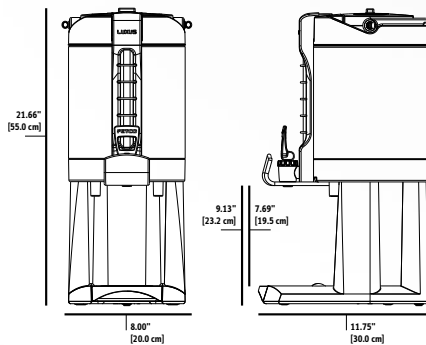

← Measurements

D479	LGD-10 1.0 Gallon LUXUS® Sight Gauge Dispenser				
Product	Height	Width	Depth	Empty Weight	Filled Weight
	21.66" [56.5 cm]	8.00" [22.7 cm]	11.75" [33.3 cm]	8.5 lbs [3.9 kg]	17.4 lbs [7.9 kg]
Shipping	21"	17"	13"	12.0 lbs	–

D480	LGD-15 1.5 Gallon LUXUS® Sight Gauge Dispenser				
Product	Height	Width	Depth	Empty Weight	Filled Weight
	22.25" [56.5 cm]	9.00" [22.7 cm]	13.19" [33.3 cm]	8.3 lbs [3.3 kg]	25.0 lbs [8.0 kg]
Shipping	21"	17"	13"	12.0 lbs	–

D481	LGD-20 2.0 Gallon LUXUS® Sight Gauge Dispenser				
Product	Height	Width	Depth	Empty Weight	Filled Weight
	24.88" [56.5 cm]	9.00" [22.7 cm]	13.19" [33.3 cm]	11.2 lbs [5.1 kg]	28.8 lbs [13.1 kg]
Shipping	21"	17"	13"	12.0 lbs	–

D482	LGS-10 1.0 Gallon LUXUS® Sight Gauge Server*				
Product	Height	Width	Depth	Empty Weight	Filled Weight
	13.38" [36.8 cm]	8.00" [22.7 cm]	11.83" [32.6 cm]	6.5 lbs [2.9 kg]	15.5 lbs [7.0 kg]
Shipping	16"	17"	13"	10.0 lbs	–

D483	LGS-15 1.5 Gallon LUXUS® Sight Gauge Server*				
Product	Height	Width	Depth	Empty Weight	Filled Weight
	14.50" [36.8 cm]	9.00" [22.7 cm]	12.83" [32.6 cm]	7.2 lbs [3.3 kg]	17.6 lbs [8.0 kg]
Shipping	16"	17"	13"	10.0 lbs	–

D484	LGS-20 2.0 Gallon LUXUS® Sight Gauge Server*				
Product	Height	Width	Depth	Empty Weight	Filled Weight
	16.50" [36.8 cm]	9.00" [22.7 cm]	12.83" [32.6 cm]	8.5 lbs [6.3 kg]	26.0 lbs [11.8 kg]
Shipping	16"	17"	13"	10.0 lbs	–

* Must be used with with "A" series Serving Stations.

LGD-10