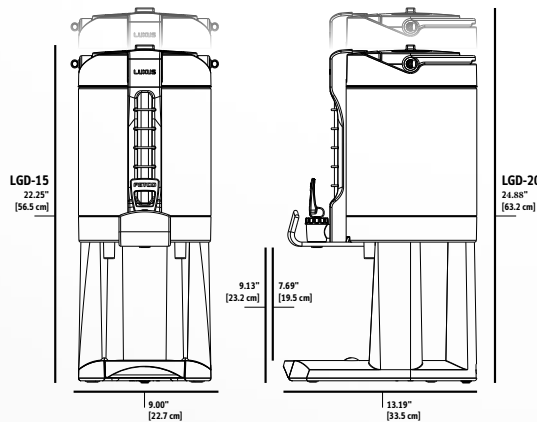

D482	LGS-10 1.0 Gallon LUXUS® Sight Gauge Server*				
Product	Height	Width	Depth	Empty Weight	Filled Weight
	13.38" [36.8 cm]	8.00" [22.7 cm]	11.83" [32.6 cm]	6.5 lbs [2.9 kg]	15.5 lbs [7.0 kg]
Shipping	16"	17"	13"	10.0 lbs	–

D483	LGS-15 1.5 Gallon LUXUS® Sight Gauge Server*				
Product	Height	Width	Depth	Empty Weight	Filled Weight
	14.50" [36.8 cm]	9.00" [22.7 cm]	12.83" [32.6 cm]	7.2 lbs [3.3 kg]	17.6 lbs [8.0 kg]
Shipping	16"	17"	13"	10.0 lbs	–

D484	LGS-20 2.0 Gallon LUXUS® Sight Gauge Server*				
Product	Height	Width	Depth	Empty Weight	Filled Weight
	16.50" [36.8 cm]	9.00" [22.7 cm]	12.83" [32.6 cm]	8.5 lbs [6.3 kg]	26.0 lbs [11.8 kg]
Shipping	16"	17"	13"	10.0 lbs	–

* Must be used with with "A" series Serving Stations.

LGD-10

LGS-10

LGD-15/20

LGS-15/20

🛒 Customize Your Dispenser

- #1071.00030.00 Orange Dispenser Faucet Replacement Handle*
- #1071.00031.00 Green Dispenser Faucet Replacement Handle*
- #1071.00032.00 Blue Dispenser Faucet Replacement Handle*
- #1071.00040.00 Red Dispenser Faucet Replacement Handle*
- #Z053 Rear Facing Positioned Digital Display