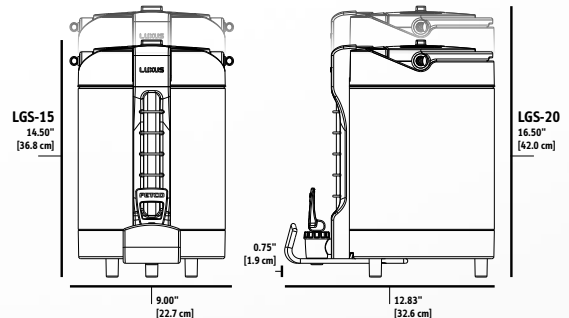

LGS-15/20

🛒 Customize Your Dispenser

- #1071.00030.00 Orange Dispenser Faucet Replacement Handle*
- #1071.00031.00 Green Dispenser Faucet Replacement Handle*
- #1071.00032.00 Blue Dispenser Faucet Replacement Handle*
- #1071.00040.00 Red Dispenser Faucet Replacement Handle*
- #Z053 Rear Facing Positioned Digital Display

* Color choice must be specified at time of purchase for no charge

Serving Stations for L4S-10 Server

- #A147 Single Face
- #A148 Double Facing
- #A149 Triple Facing

Serving Stations for L4S-15/L4S-20 Servers

- #A150 Single Face
- #A151 Double Facing
- #A152 Triple Facing

NOTE: Serving stations work for both L3 and L4 series servers.