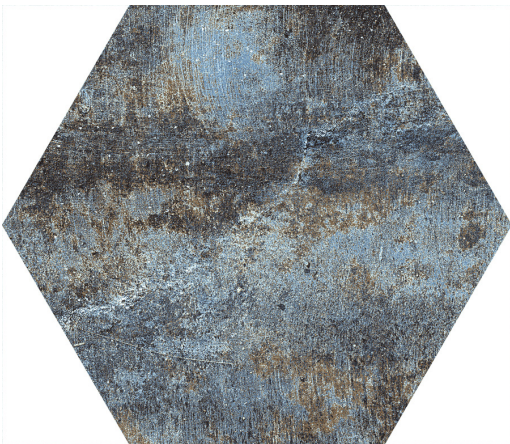

# Modern Hex

Porcelain

# URBAN COAST TILE

Blue

Green

Motif

White

# Modern Hex

## Porcelain

Classic forms and modern concepts melt together to bring new styles with reliefs and effects never seen before. Modern Hex appears as aged concrete, ruined by time and passage, that's enriched with style with refined decorations.