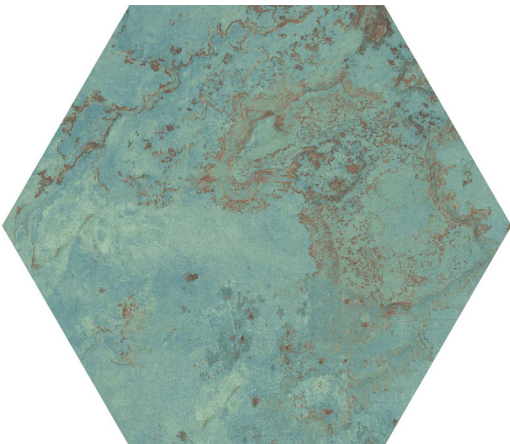

# Modern Hex

Porcelain

# URBAN COAST TILE

Blue

Green

Motif

White

## Porcelain

Classic forms and modern concepts melt together to bring new styles with reliefs and effects never seen before. Modern Hex appears as aged concrete, ruined by time and passage, that's enriched with style with refined decorations.

10x11	Blue, Green, Motif, White
-------	---------------------------

Technical Data	10x11	Application	10x11
----------------	-------	-------------	-------

Body Type	Porcelain	Wall - Wet	Yes
Wear Rating	IV	Wall -Dry	Yes
Shade Variation	V4	Floor - Residential	Heavy
DCOF	≥.42	Floor - Commercial	Medium
Recycled Content	Yes	Freeze/Thaw	Yes
Finish	Matte		