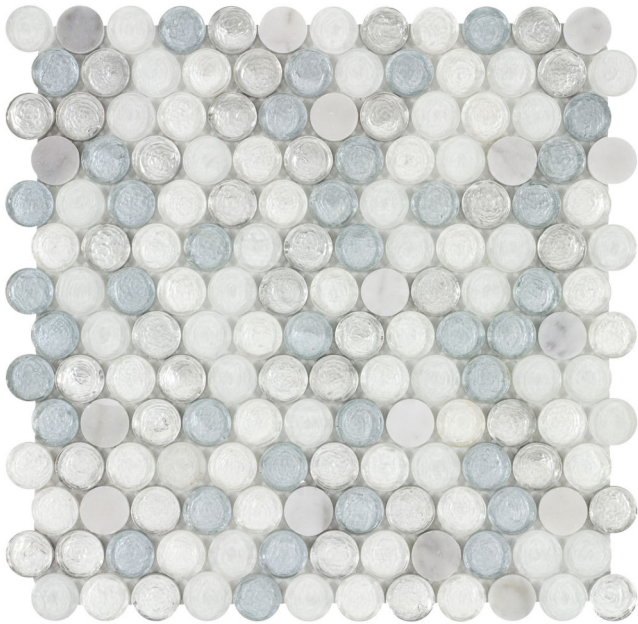

Dazzle

URBAN
COAST TILE

Cool Silver