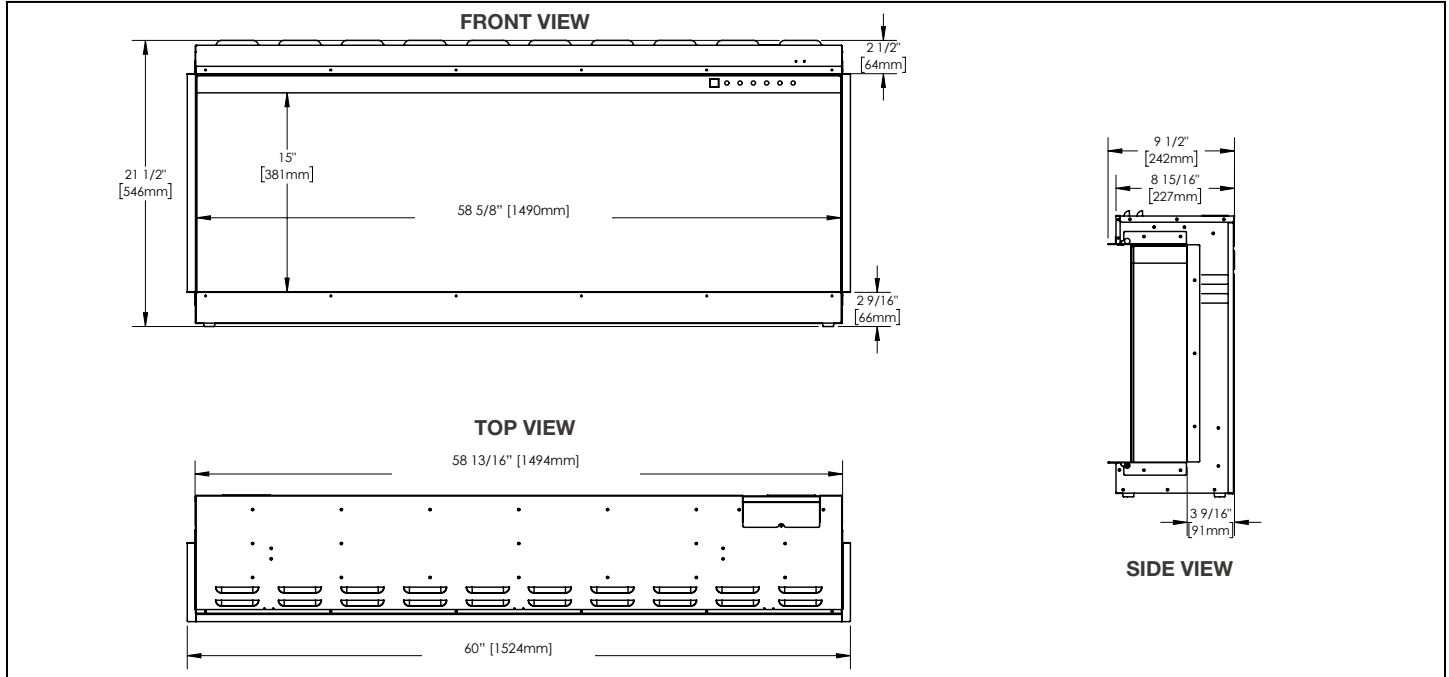

TRIVISTA™ PRIMIS 60" ELECTRIC APPLIANCE

Specifications

Model	BTU	Width	Height	Depth	Viewing Area
NEFB60H-3SV	5000/10000	60	21 1/2	9 1/2	58 5/8 X 15

Dimensions

Rough Framing

Minimum Mantel Clearances

Product information provided is not complete and is subject to change without notice. Please consult the installation manual for the most up to date installation information.

Installation Overview

Your appliance is capable of three unique installation configurations: **three-sided, two-sided, and single-sided.**

Three-Sided Viewing Installation

- Appliance is fully recessed into the wall with both sides open
- Front, left, **and** right side views

Two-Sided Viewing Installation

- Appliance is fully recessed into the wall with one side open
- Front view **and** left/right side view, depending on desired open/closed sides

Single-Sided Viewing Installation

- Appliance is fully recessed into the wall
- Front view **only**
- Left and right side views are covered

Spécifications

Modèle	BTU	Largeur	Hauteur	Profondeur	Dimensions de Vision
NEFB60H-3SV	5000/10000	60	21 1/2	9 1/2	58 5/8 X 15