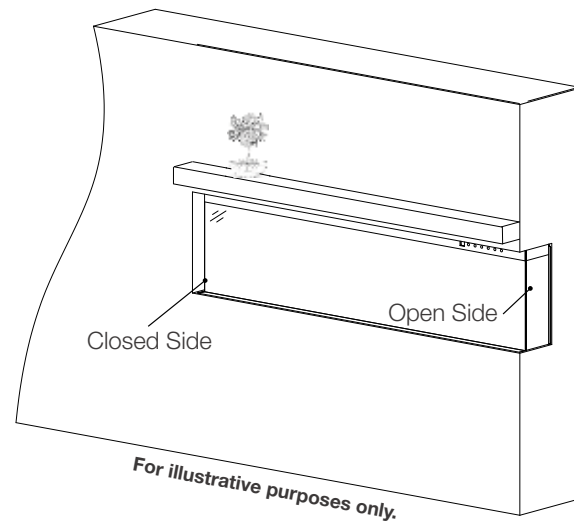

TRIVISTA™ PRIMIS 60" ELECTRIC APPLIANCE

Specifications

Model	BTU	Width	Height	Depth	Viewing Area
NEFB60H-3SV	5000/10000	60	21 1/2	9 1/2	58 5/8 X 15

Dimensions

Rough Framing

Minimum Mantel Clearances

Product information provided is not complete and is subject to change without notice. Please consult the installation manual for the most up to date installation information.

Installation Overview

Your appliance is capable of three unique installation configurations: **three-sided, two-sided, and single-sided.**

Three-Sided Viewing Installation

- Appliance is fully recessed into the wall with both sides open
- Front, left, **and** right side views

Two-Sided Viewing Installation

- Appliance is fully recessed into the wall with one side open
- Front view **and** left/right side view, depending on desired open/closed sides

Single-Sided Viewing Installation

- Appliance is fully recessed into the wall
- Front view **only**
- Left and right side views are covered

Spécifications

Modèle	BTU	Largeur	Hauteur	Profondeur	Dimensions de Vision
NEFB60H-3SV	5000/10000	60	21 1/2	9 1/2	58 5/8 X 15