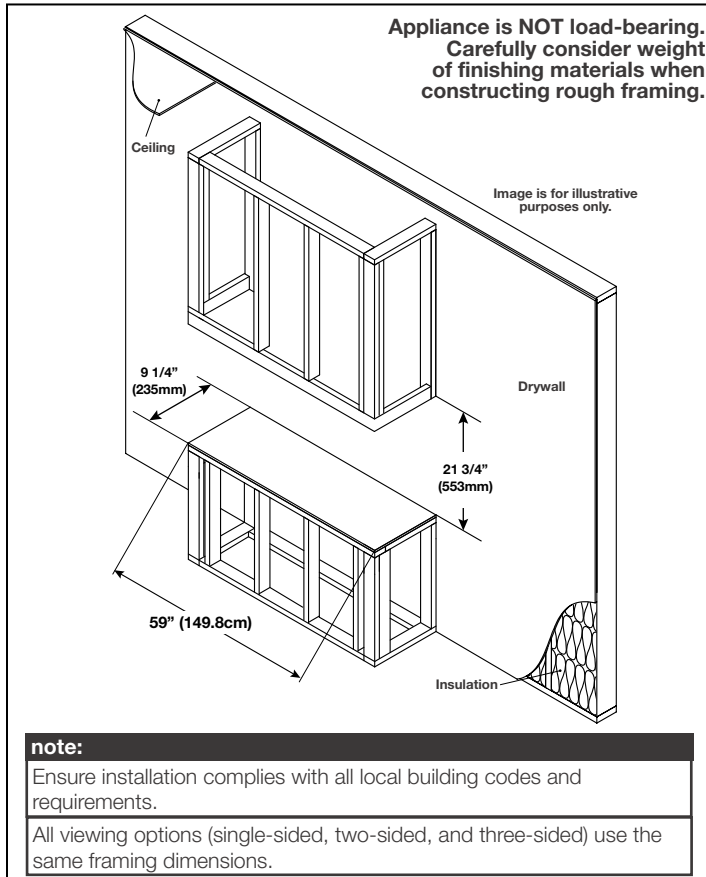

TRIVISTA™ PRIMIS 60" ELECTRIC APPLIANCE

Specifications

Model	BTU	Width	Height	Depth	Viewing Area
NEFB60H-3SV	5000/10000	60	21 1/2	9 1/2	58 5/8 X 15

Dimensions

Rough Framing

Minimum Mantel Clearances

Product information provided is not complete and is subject to change without notice. Please consult the installation manual for the most up to date installation information.

Installation Overview

Your appliance is capable of three unique installation configurations: **three-sided, two-sided, and single-sided.**

Three-Sided Viewing Installation

- Appliance is fully recessed into the wall with both sides open
- Front, left, **and** right side views

Two-Sided Viewing Installation

- Appliance is fully recessed into the wall with one side open
- Front view **and** left/right side view, depending on desired open/closed sides

Single-Sided Viewing Installation

Installation avec Deux Côtés de Visionnage

- Appareil est complètement encastré dans le mur avec un côté ouvert
- Vue frontale **et** vue de côté gauche/droit, en fonction des côtés ouverts/couverts désirés