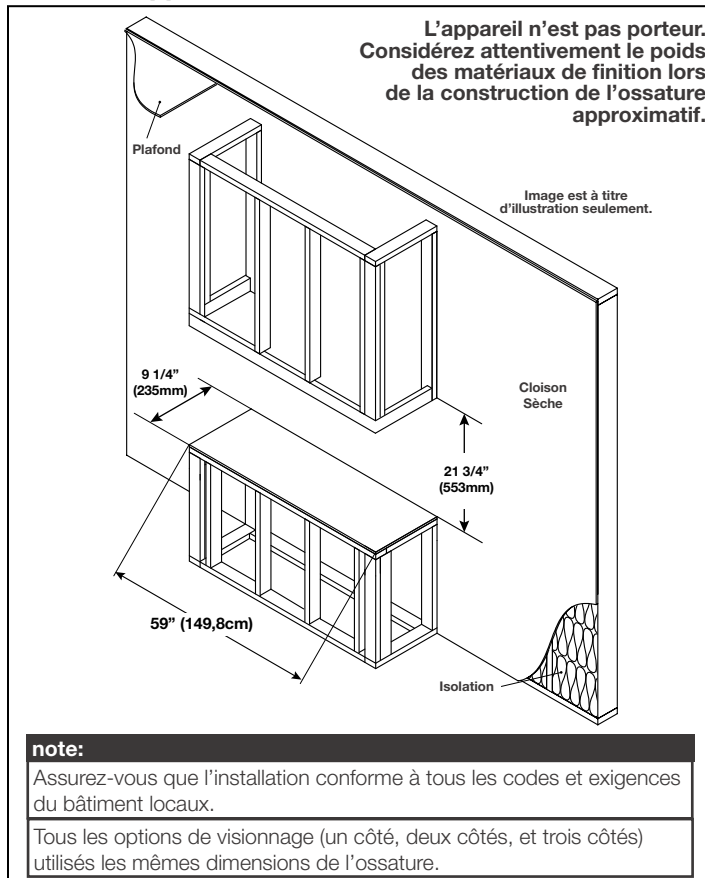

Ossature Approximatif

Dégagements Minimaux de la Tablette

⚠ AVERTISSEMENT

- Lorsque vous utilisez de la peinture ou de la laque pour finir la tablette, la peinture ou la laque doit être résistante à la chaleur pour éviter la décoloration.