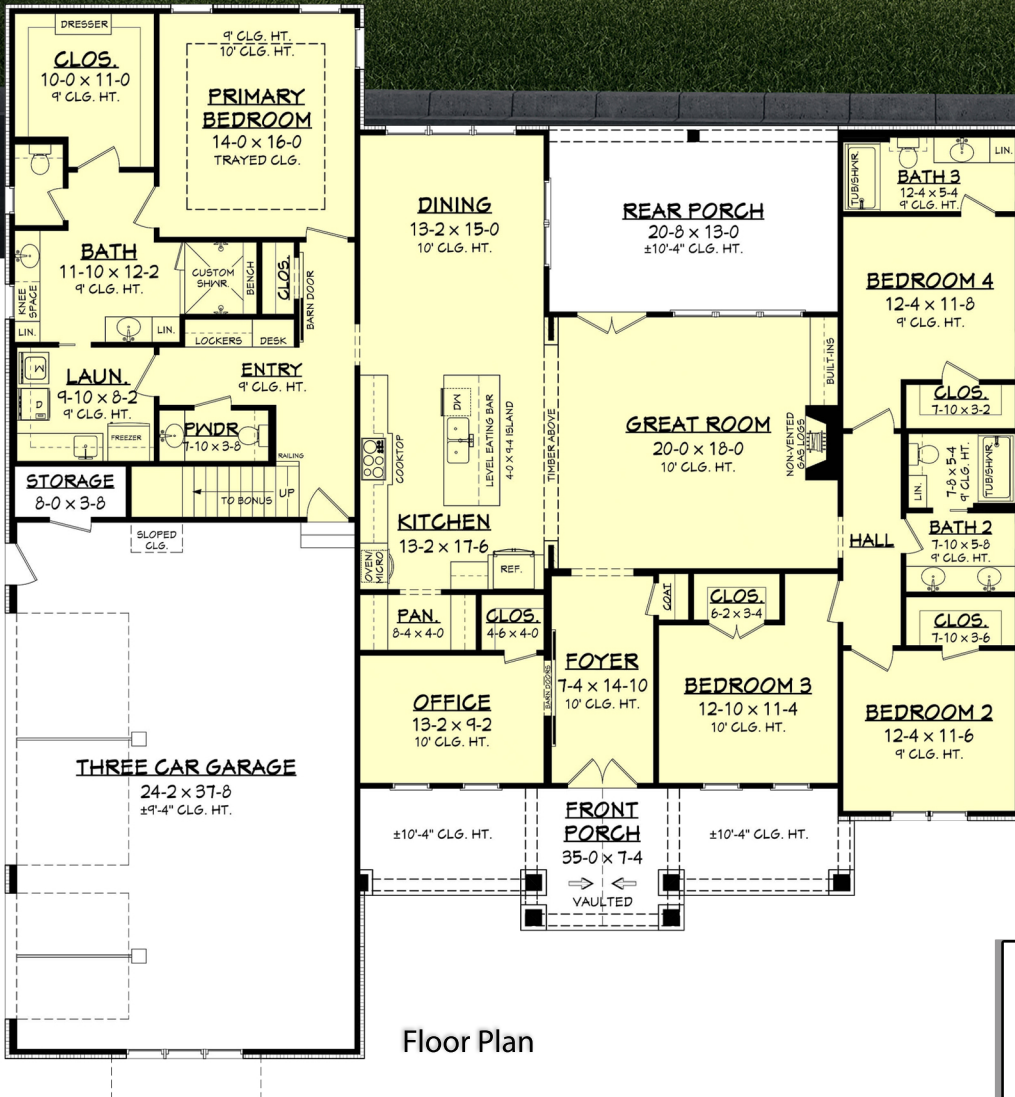

Designing Homes  
**HOUSE PLAN ZONE**  
 Building Relationships

Floor Plan

Bonus Floor Plan

Square footage does not include bonus room.

**Maple House Plan**

2864B

2864 Sq Ft.

1.5 Stories

4 Bedrooms

72-2 Width

3.5 Bathrooms

74-8 Depth

Phone: 601.336.3254 sales@hpzplans.com

https://hpzplans.com/products/maple-house-plan