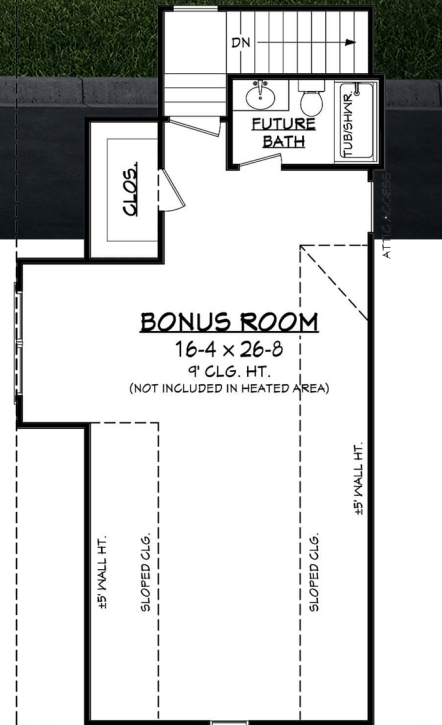

Designing Homes  
**HOUSE PLAN ZONE**  
 Building Relationships

Floor Plan

Bonus Floor Plan

Square footage does not include bonus room.

**Maple House Plan**

2864B

2864 Sq Ft.

1.5 Stories

4 Bedrooms

72-2 Width

3.5 Bathrooms

74-8 Depth

Phone: 601.336.3254 sales@hpzplans.com

https://hpzplans.com/products/maple-house-plan