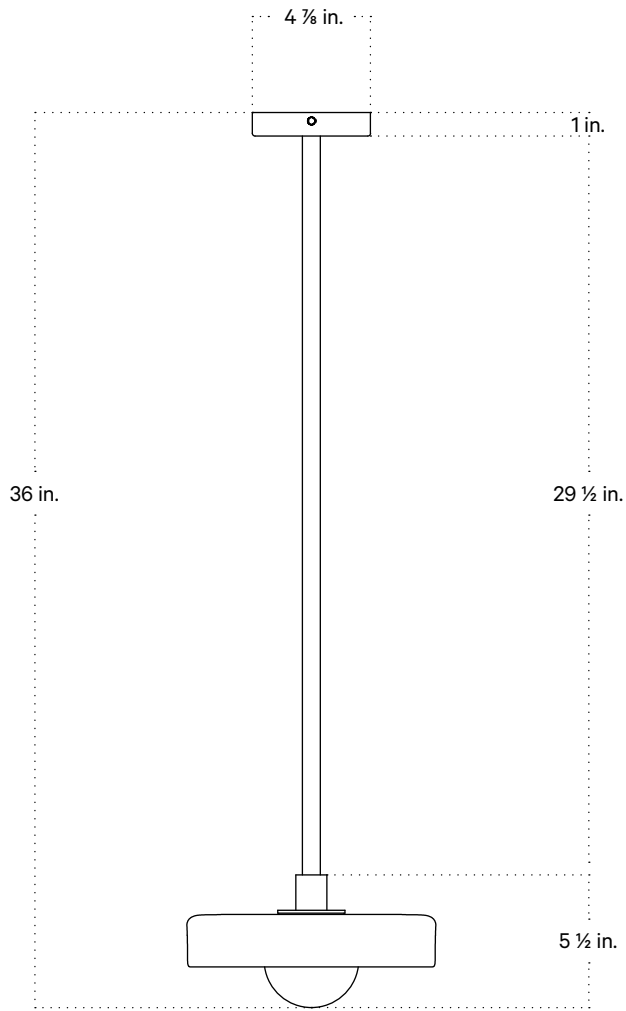

Front View

Bottom View

Isometric View