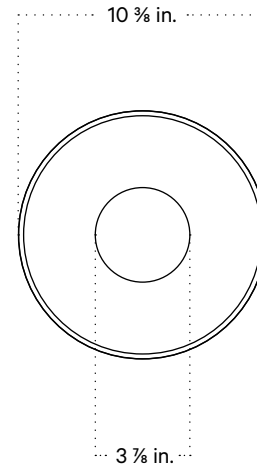

### Technical Specifications

Materials	Glass, brass
Product weight	3.75 lbs
Lead time	12 weeks
Bulbs included (1)	GU24 / 120 V / 5.0 W / 550 lm 2700 K / dimmable
Dimmer	TRIAC
Suspension type	Fixed brass rod 3 foot OAL included (see notes)
Max wattage	10 W
Certifications	UL listed, damp-rated

### Notes

1. This fixture has a fixed brass rod that is not adjustable. Please specify the overall length (OAL) when placing your order. OAL is measured from the ceiling to the bottom of a fixture and includes the shades and diffuser.
2. 3-foot OAL is included in the price of this fixture. Additional length is priced per inch.
3. The minimum OAL for this fixture is 13 inches, and the maximum with no seam is 78 inches. With an additional stem the maximum OAL is 150 inches with the seam at 76.5 inches.
4. This pendant can be customized for installation on a sloped ceiling. Please get in touch with us for more information.
5. This fixture has handmade elements and may exhibit variability within the same piece. These variations are inherent in the production process and are not to be considered as defects. We do our best to maintain a consistent product while honoring handmade craftsmanship.
6. Dimensions may vary within one inch.

Updated January 3, 2024

Front View

Bottom View

Isometric View