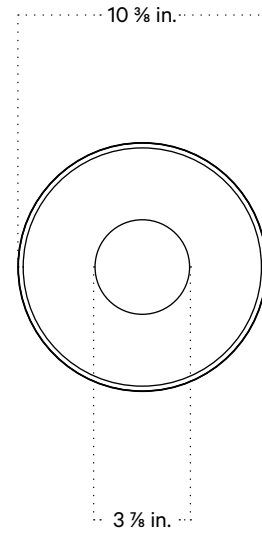

### Notes

1. This fixture has a fixed brass rod that is not adjustable. Please specify the overall length (OAL) when placing your order. OAL is measured from the ceiling to the bottom of a fixture and includes the shades and diffuser.
2. 3-foot OAL is included in the price of this fixture. Additional length is priced per inch.
3. The minimum OAL for this fixture is 13 inches, and the maximum with no seam is 78 inches. With an additional stem the maximum OAL is 150 inches with the seam at 76.5 inches.
4. This pendant can be customized for installation on a sloped ceiling. Please get in touch with us for more information.
5. This fixture has handmade elements and may exhibit variability within the same piece. These variations are inherent in the production process and are not to be considered as defects. We do our best to maintain a consistent product while honoring handmade craftsmanship.
6. Dimensions may vary within one inch.

Updated January 3, 2024

Front View

Bottom View

Isometric View

---