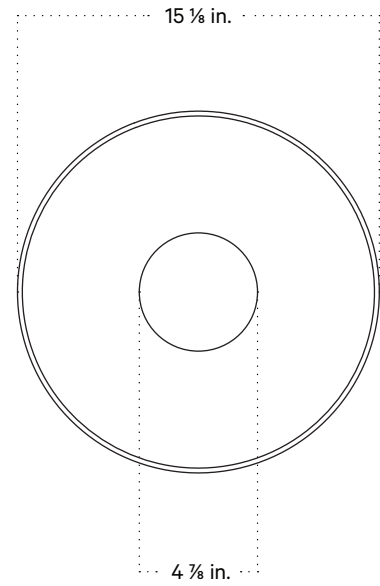

### Notes

1. This fixture has a fixed brass rod that is not adjustable. Please specify the overall length (OAL) when placing your order. OAL is measured from the ceiling to the bottom of a fixture and includes the shades and diffuser.
2. 3-foot OAL is included in the price of this fixture. Additional length is priced per inch.
3. The minimum OAL for this fixture is 13 inches, and the maximum with no seam is 78 inches. With an additional stem the maximum OAL is 150 inches with the seam at 76.5 inches.
4. This pendant can be customized for installation on a sloped ceiling. Please get in touch with us for more information.
5. This fixture has handmade elements and may exhibit variability within the same piece. These variations are inherent in the production process and are not to be considered as defects. We do our best to maintain a consistent product while honoring handmade craftsmanship.
6. Dimensions may vary within one inch.

Updated January 3, 2024

Front View

Bottom View

Isometric View