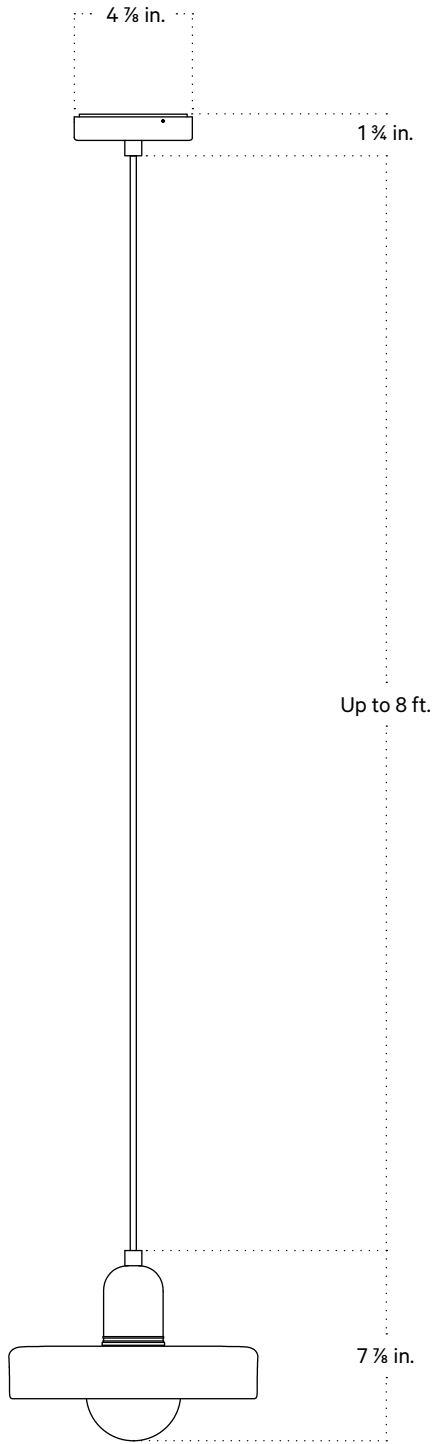

Front View

Bottom View

Isometric View