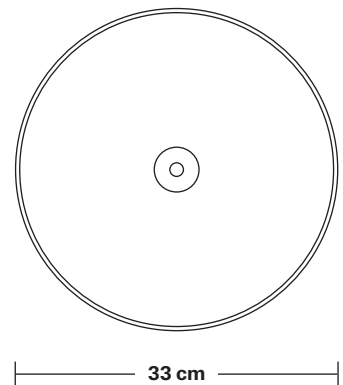

# Brooklyn Dome Flush Mount - 13 Inch

Product Code: BR-DFM13

H: 37 cm x W: 33 cm x D: 33 cm

## DIMENSIONS

Shade Diameter: 33 cm / 13"

Shade Height (no holder): 21 cm / 8.3"

Holder Diameter: 6 cm / 2.5"

Holder Height: 18 cm / 7.1"

Ceiling Rose Diameter: 12 cm / 4.9"

Ceiling Rose Height: 2 cm / 0.8"

## DIMENSIONS

Holder Diameter: 12 cm / 4.7"

Holder Height: 17.5 cm / 6.9"

Ceiling Rose Diameter: 12 cm / 4.7"

Ceiling Rose Depth: 2 cm / 0.8"

## DIMENSIONS

Shade Diameter: 33 cm / 13"

Shade Height (no holder): 21 cm / 8.3"

INDUSTVILLE