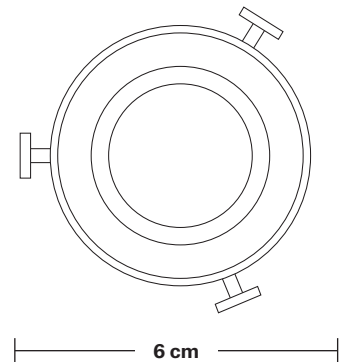

## DIMENSIONS

Shade Diameter: 33 cm / 13"

Shade Height (no holder): 21 cm / 8.3"

Holder Diameter: 6 cm / 2.5"

Holder Height: 18 cm / 7.1"

Ceiling Rose Diameter: 12 cm / 4.9"

Ceiling Rose Height: 2 cm / 0.8"

# Brooklyn Flush Mount Holder

Product Code: BR-FM

H: 17.5 cm x W: 12 cm x D: 12 cm

## DIMENSIONS

Holder Diameter: 12 cm / 4.7"

Holder Height: 17.5 cm / 6.9"

Ceiling Rose Diameter: 12 cm / 4.7"

Ceiling Rose Depth: 2 cm / 0.8"

## DIMENSIONS

Shade Diameter: 33 cm / 13"

Shade Height (no holder): 21 cm / 8.3"

INDUSTVILLE