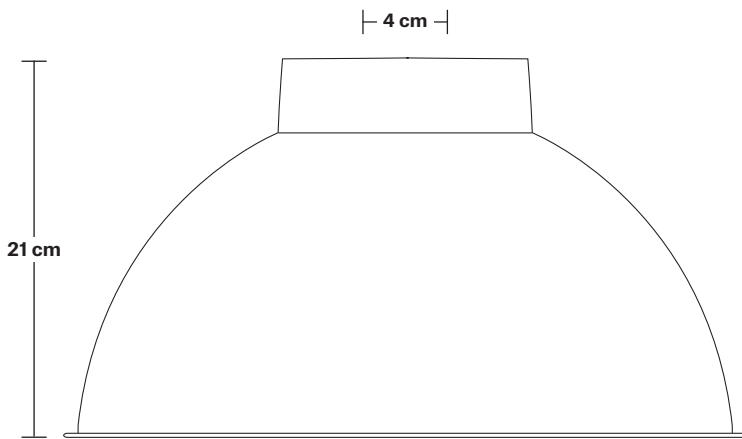

## DIMENSIONS

Shade Diameter: 33 cm / 13"

Shade Height (no holder): 21 cm / 8.3"

Holder Diameter: 6 cm / 2.5"

Holder Height: 18 cm / 7.1"

Ceiling Rose Diameter: 12 cm / 4.9"

Ceiling Rose Height: 2 cm / 0.8"

## DIMENSIONS

Holder Diameter: 12 cm / 4.7"

Holder Height: 17.5 cm / 6.9"

Ceiling Rose Diameter: 12 cm / 4.7"

Ceiling Rose Depth: 2 cm / 0.8"

# Dome - 13 Inch - Shade Only

Product Code: D13-SO

H: 21 cm x W: 33 cm x D: 33 cm

## DIMENSIONS

Shade Diameter: 33 cm / 13"

Shade Height (no holder): 21 cm / 8.3"

INDUSTVILLE