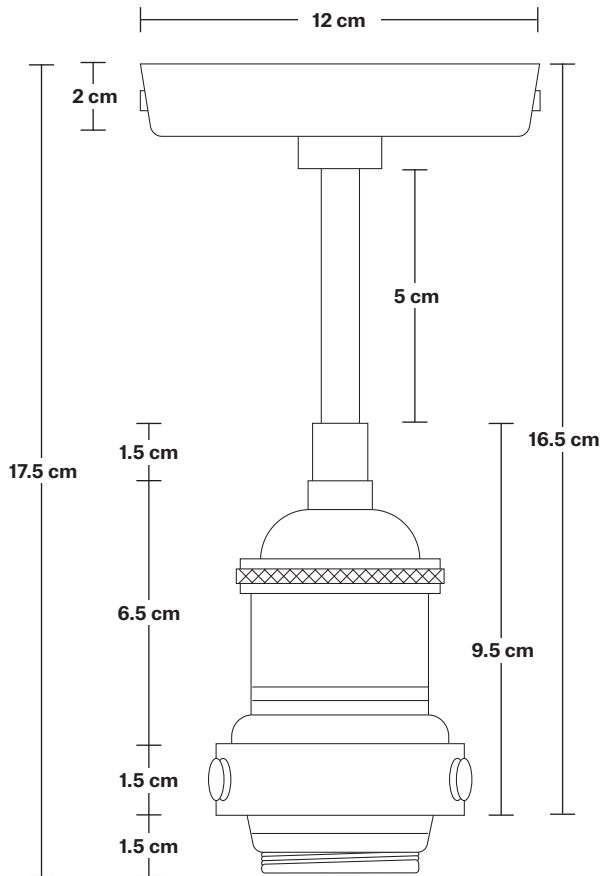

## DIMENSIONS

Shade Diameter: 33 cm / 13"

Shade Height (no holder): 21 cm / 8.3"

Holder Diameter: 6 cm / 2.5"

Holder Height: 18 cm / 7.1"

Ceiling Rose Diameter: 12 cm / 4.9"

Ceiling Rose Height: 2 cm / 0.8"

# Brooklyn Flush Mount Holder

Product Code: BR-FM

H: 17.5 cm x W: 12 cm x D: 12 cm

## DIMENSIONS

Holder Diameter: 12 cm / 4.7"

Holder Height: 17.5 cm / 6.9"

Ceiling Rose Diameter: 12 cm / 4.7"

Ceiling Rose Depth: 2 cm / 0.8"

## DIMENSIONS

Shade Diameter: 33 cm / 13"

Shade Height (no holder): 21 cm / 8.3"

INDUSTVILLE