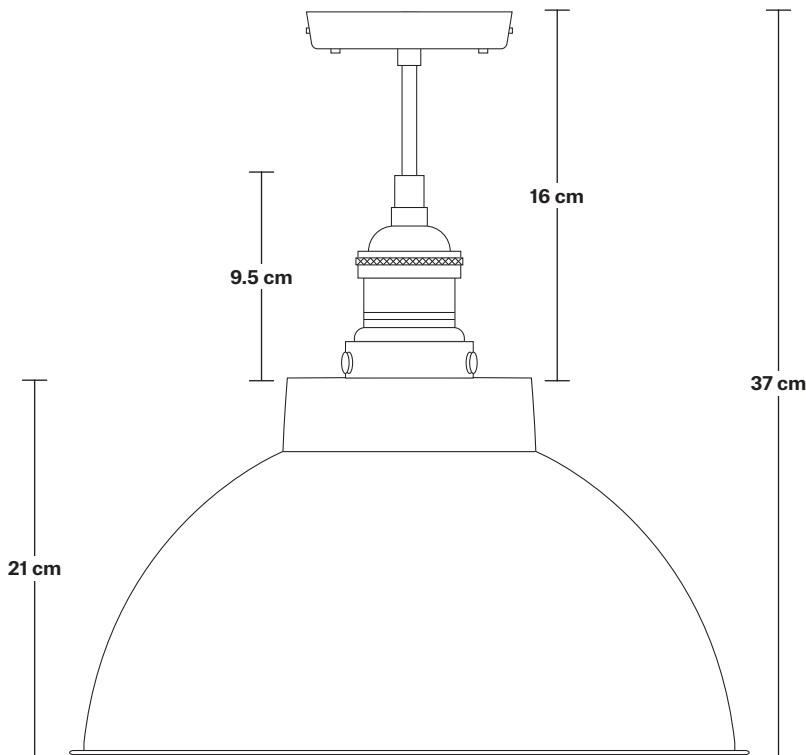

# Brooklyn Dome Flush Mount - 13 Inch

Product Code: BR-DFM13

H: 37 cm x W: 33 cm x D: 33 cm

## DIMENSIONS

Shade Diameter: 33 cm / 13"

Shade Height (no holder): 21 cm / 8.3"

Holder Diameter: 6 cm / 2.5"

Holder Height: 18 cm / 7.1"

Ceiling Rose Diameter: 12 cm / 4.9"

Ceiling Rose Height: 2 cm / 0.8"

## DIMENSIONS

Holder Diameter: 12 cm / 4.7"

Holder Height: 17.5 cm / 6.9"

Ceiling Rose Diameter: 12 cm / 4.7"

Ceiling Rose Depth: 2 cm / 0.8"

# Dome - 13 Inch - Shade Only

Product Code: D13-SO

H: 21 cm x W: 33 cm x D: 33 cm