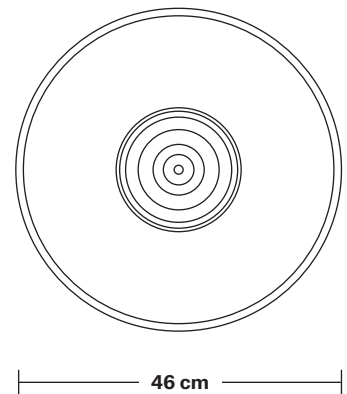

# Brooklyn Giant Step Flush Mount - 18 Inch

Product Code: BR-GSFM18

H: 31 cm x W: 46 cm x D: 46 cm

## DIMENSIONS

Shade Diameter: 46 cm / 18"

Shade Height (no holder): 15 cm / 6"

Holder Diameter: 6 cm / 2.5"

Holder Height: 18 cm / 7.1"

Ceiling Rose Diameter: 12 cm / 4.9"

Ceiling Rose Height: 2 cm / 0.8"

## DIMENSIONS

Holder Diameter: 12 cm / 4.7"

Holder Height: 17.5 cm / 6.9"

Ceiling Rose Diameter: 12 cm / 4.7"

Ceiling Rose Depth: 2 cm / 0.8"

## DIMENSIONS

Shade Diameter: 46 cm / 18"

Shade Height (no holder): 15 cm / 6"