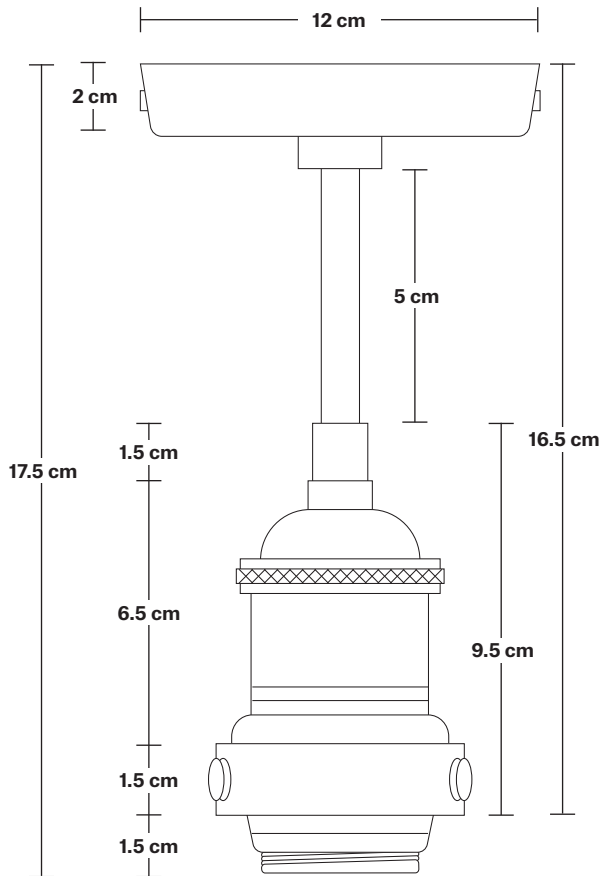

## DIMENSIONS

Shade Diameter: 46 cm / 18"

Shade Height (no holder): 15 cm / 6"

Holder Diameter: 6 cm / 2.5"

Holder Height: 18 cm / 7.1"

Ceiling Rose Diameter: 12 cm / 4.9"

Ceiling Rose Height: 2 cm / 0.8"

# Brooklyn Flush Mount Holder

Product Code: BR-FM

H: 17.5 cm x W: 12 cm x D: 12 cm

## DIMENSIONS

Holder Diameter: 12 cm / 4.7"

Holder Height: 17.5 cm / 6.9"

Ceiling Rose Diameter: 12 cm / 4.7"

Ceiling Rose Depth: 2 cm / 0.8"

## DIMENSIONS

Shade Diameter: 46 cm / 18"

Shade Height (no holder): 15 cm / 6"