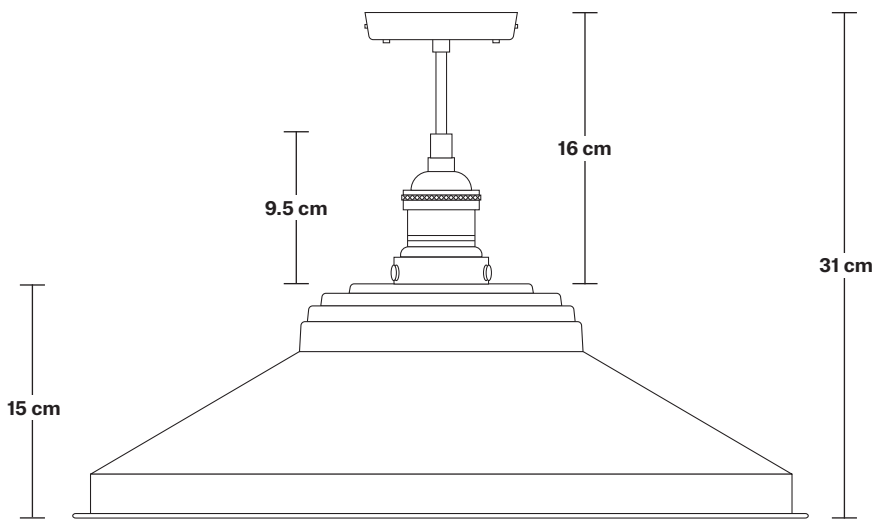

# Brooklyn Giant Step Flush Mount - 18 Inch

Product Code: BR-GSFM18

H: 31 cm x W: 46 cm x D: 46 cm

## DIMENSIONS

Shade Diameter: 46 cm / 18"

Shade Height (no holder): 15 cm / 6"

Holder Diameter: 6 cm / 2.5"

Holder Height: 18 cm / 7.1"

Ceiling Rose Diameter: 12 cm / 4.9"

Ceiling Rose Height: 2 cm / 0.8"

## DIMENSIONS

Holder Diameter: 12 cm / 4.7"

Holder Height: 17.5 cm / 6.9"

Ceiling Rose Diameter: 12 cm / 4.7"

Ceiling Rose Depth: 2 cm / 0.8"

## DIMENSIONS

Shade Diameter: 46 cm / 18"

Shade Height (no holder): 15 cm / 6"