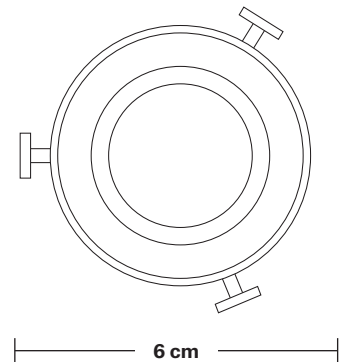

## DIMENSIONS

Shade Diameter: 46 cm / 18"

Shade Height (no holder): 15 cm / 6"

Holder Diameter: 6 cm / 2.5"

Holder Height: 18 cm / 7.1"

Ceiling Rose Diameter: 12 cm / 4.9"

Ceiling Rose Height: 2 cm / 0.8"

# Brooklyn Flush Mount Holder

Product Code: BR-FM

H: 17.5 cm x W: 12 cm x D: 12 cm

## DIMENSIONS

Holder Diameter: 12 cm / 4.7"

Holder Height: 17.5 cm / 6.9"

Ceiling Rose Diameter: 12 cm / 4.7"

Ceiling Rose Depth: 2 cm / 0.8"

## DIMENSIONS

Shade Diameter: 46 cm / 18"

Shade Height (no holder): 15 cm / 6"