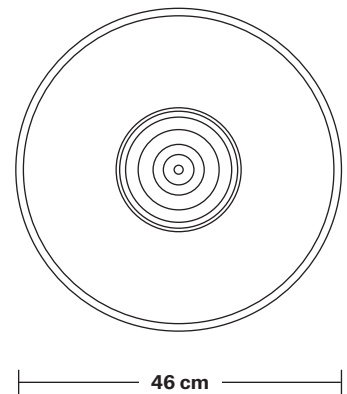

## DIMENSIONS

Shade Diameter: 46 cm / 18"

Shade Height (no holder): 15 cm / 6"

Holder Diameter: 6 cm / 2.5"

Holder Height: 18 cm / 7.1"

Ceiling Rose Diameter: 12 cm / 4.9"

Ceiling Rose Height: 2 cm / 0.8"

## DIMENSIONS

Holder Diameter: 12 cm / 4.7"

Holder Height: 17.5 cm / 6.9"

Ceiling Rose Diameter: 12 cm / 4.7"

Ceiling Rose Depth: 2 cm / 0.8"

# Giant Step - 18 Inch - Shade Only

Product Code: GS18-SO

H: 15 cm x W: 46 cm x D: 46 cm

## DIMENSIONS

Shade Diameter: 46 cm / 18"

Shade Height (no holder): 15 cm / 6"