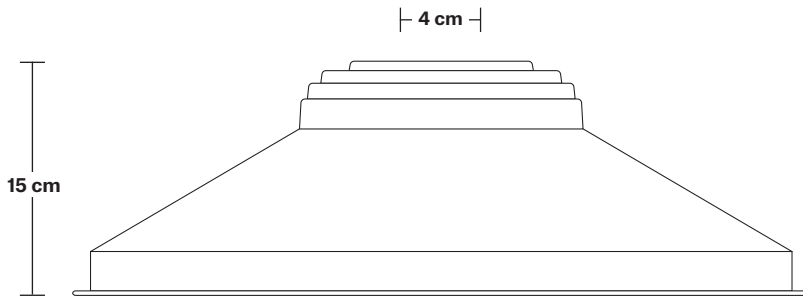

## DIMENSIONS

Shade Diameter: 46 cm / 18"

Shade Height (no holder): 15 cm / 6"

Holder Diameter: 6 cm / 2.5"

Holder Height: 18 cm / 7.1"

Ceiling Rose Diameter: 12 cm / 4.9"

Ceiling Rose Height: 2 cm / 0.8"

## DIMENSIONS

Holder Diameter: 12 cm / 4.7"

Holder Height: 17.5 cm / 6.9"

Ceiling Rose Diameter: 12 cm / 4.7"

Ceiling Rose Depth: 2 cm / 0.8"

# Giant Step - 18 Inch - Shade Only

Product Code: GS18-SO

H: 15 cm x W: 46 cm x D: 46 cm