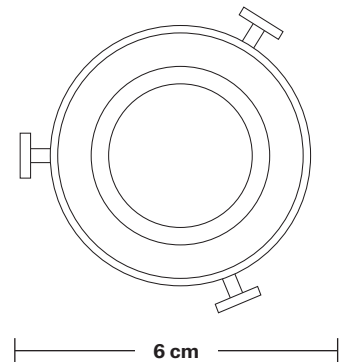

Brooklyn Giant Step Flush Mount - 18 Inch

Product Code: BR-GSFM18

H: 31 cm x W: 46 cm x D: 46 cm

SPECIFICATIONS

We meet all UK and EU lighting and safety regulations.

Our products are hand finished to ensure an authentic vintage look and therefore they may vary slightly from those shown in the images.

Wall mount screws not included.

Holders available: Brass, Pewter and Copper.

DIMENSIONS

Shade Diameter: 46 cm / 18"

Shade Height (no holder): 15 cm / 6"

Holder Diameter: 6 cm / 2.5"

Holder Height: 18 cm / 7.1"

Ceiling Rose Diameter: 12 cm / 4.9"

Ceiling Rose Height: 2 cm / 0.8"

Brooklyn Flush Mount Holder

Product Code: BR-FM

H: 17.5 cm x W: 12 cm x D: 12 cm

SPECIFICATIONS

We meet all UK and EU lighting and safety regulations.

INFORMATION

Finishes: Brass, Pewter and Copper.

Ready to be installed, installation required.

Wall mount screws not included.

Ceiling rose: Pewter.

DIMENSIONS

Holder Diameter: 12 cm / 4.7"

Holder Height: 17.5 cm / 6.9"