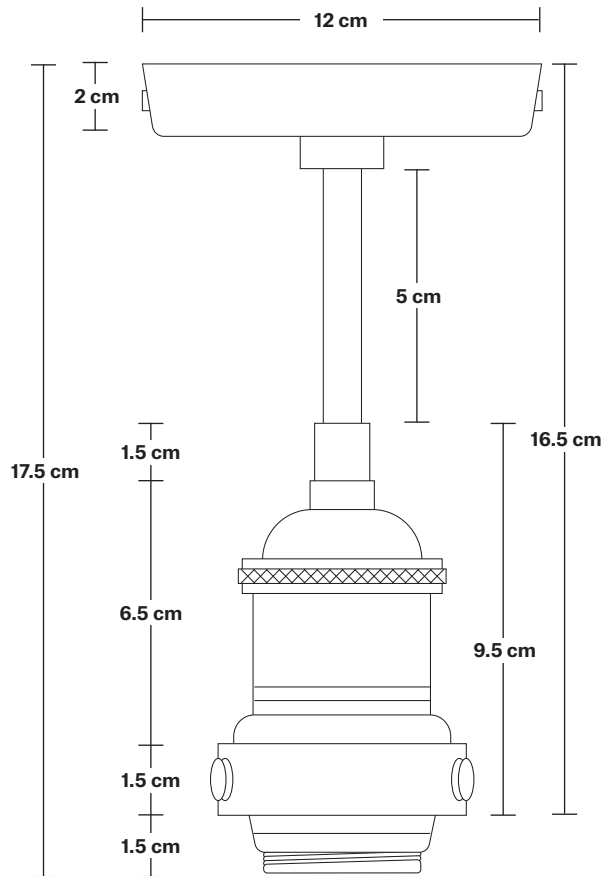

Brooklyn Giant Step Flush Mount - 18 Inch

Product Code: BR-GSFM18

H: 31 cm x W: 46 cm x D: 46 cm

SPECIFICATIONS

We meet all UK and EU lighting and safety regulations.

Our products are hand finished to ensure an authentic vintage look and therefore they may vary slightly from those shown in the images.

Wall mount screws not included.

Holders available: Brass, Pewter and Copper.

DIMENSIONS

Shade Diameter: 46 cm / 18"

Shade Height (no holder): 15 cm / 6"

Holder Diameter: 6 cm / 2.5"

Holder Height: 18 cm / 7.1"

Ceiling Rose Diameter: 12 cm / 4.9"

Ceiling Rose Height: 2 cm / 0.8"

Brooklyn Flush Mount Holder

Product Code: BR-FM

H: 17.5 cm x W: 12 cm x D: 12 cm

SPECIFICATIONS

We meet all UK and EU lighting and safety regulations.

INFORMATION

Finishes: Brass, Pewter and Copper.

Ready to be installed, installation required.

Wall mount screws not included.

Ceiling rose: Pewter.

DIMENSIONS

Holder Diameter: 12 cm / 4.7"

Holder Height: 17.5 cm / 6.9"