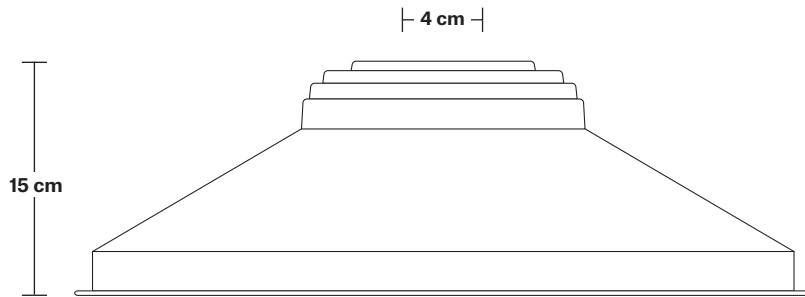

Wall mount screws not included.

Holders available: Brass, Pewter and Copper.

DIMENSIONS

Shade Diameter: 46 cm / 18"

Shade Height (no holder): 15 cm / 6"

Holder Diameter: 6 cm / 2.5"

Holder Height: 18 cm / 7.1"

Ceiling Rose Diameter: 12 cm / 4.9"

Ceiling Rose Height: 2 cm / 0.8"

Brooklyn Flush Mount Holder

Product Code: BR-FM

H: 17.5 cm x W: 12 cm x D: 12 cm

SPECIFICATIONS

We meet all UK and EU lighting and safety regulations.

INFORMATION

Finishes: Brass, Pewter and Copper.

Ready to be installed, installation required.

Wall mount screws not included.

Ceiling rose: Pewter.

DIMENSIONS

Holder Diameter: 12 cm / 4.7"

Holder Height: 17.5 cm / 6.9"

Ceiling Rose Diameter: 12 cm / 4.7"

Ceiling Rose Depth: 2 cm / 0.8"

Giant Step - 18 Inch - Shade Only

Product Code: GS18-SO

H: 15 cm x W: 46 cm x D: 46 cm

SPECIFICATIONS

We meet all UK and EU lighting and safety regulations.