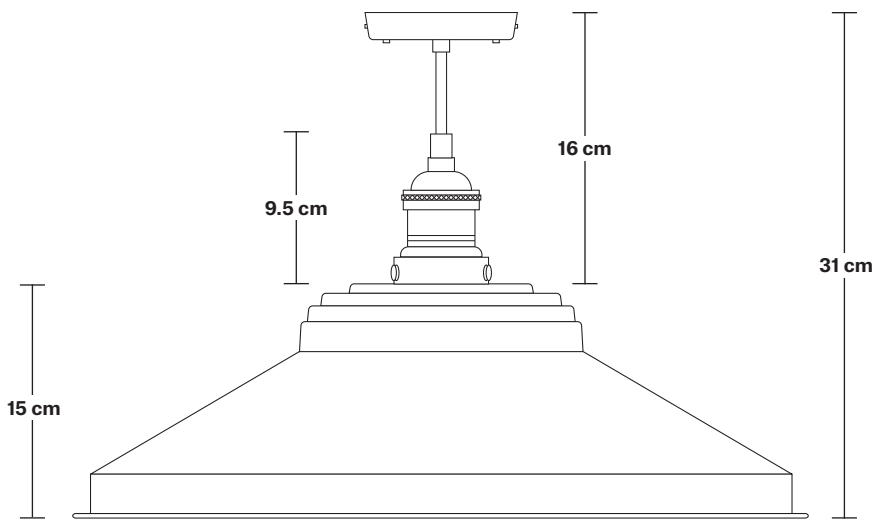

Brooklyn Giant Step Flush Mount - 18 Inch

Product Code: BR-GSFM18

H: 31 cm x W: 46 cm x D: 46 cm

SPECIFICATIONS

We meet all UK and EU lighting and safety regulations.

Our products are hand finished to ensure an authentic vintage look and therefore they may vary slightly from those shown in the images.

Bulb required: Standard screw (E27) fitting, max 40W.

Shade weight: 1.4 kg | **Holder weight:** 0.5 kg

Maximum weight: 1.9 kg

INFORMATION

Finishes: Brass and Pewter.

Ready to be installed, installation required.

Wall mount screws not included.

Holders available: Brass, Pewter and Copper.

DIMENSIONS

Shade Diameter: 46 cm / 18"

Shade Height (no holder): 15 cm / 6"

Holder Diameter: 6 cm / 2.5"

Holder Height: 18 cm / 7.1"

Ceiling Rose Diameter: 12 cm / 4.9"

Ceiling Rose Height: 2 cm / 0.8"

Brooklyn Flush Mount Holder

Product Code: BR-FM

H: 17.5 cm x W: 12 cm x D: 12 cm

SPECIFICATIONS

We meet all UK and EU lighting and safety regulations.