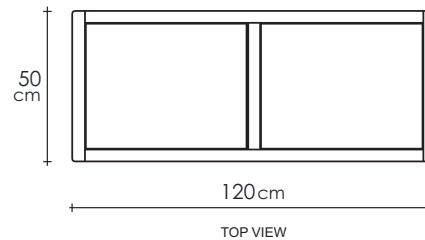

DIMENSIONS : 120 x 50 x 72 cm

PACKING SIZE : 125 x 55 x 78 cm

CBM : 0.54

MATERIAL CHART

	Natural Water - based	Natural Oil	Black	Patina
Teakwood FSC	●	●		
White Oak	●	●	●	●
Black Walnut	●	●		