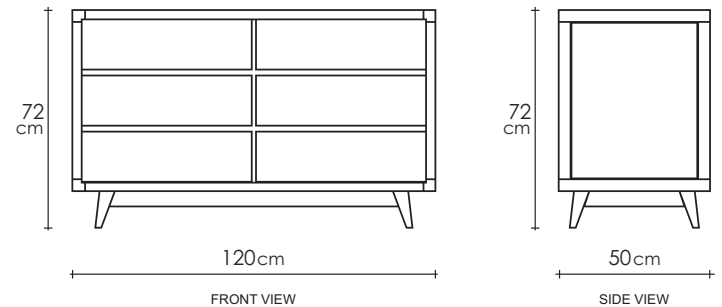

DIMENSIONS : 120 x 50 x 72 cm

PACKING SIZE : 125 x 55 x 78 cm

CBM : 0.54

MATERIAL CHART

	Natural Water - based	Natural Oil	Black	Patina
Teakwood FSC	●	●		
White Oak	●	●	●	●
Black Walnut	●	●		